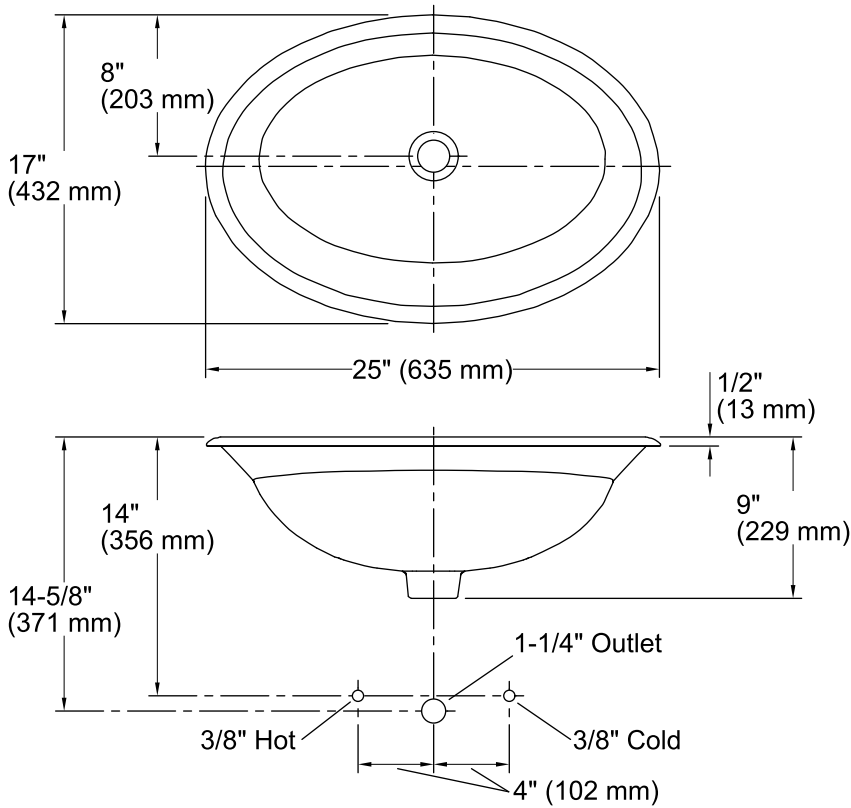

Standard Installation