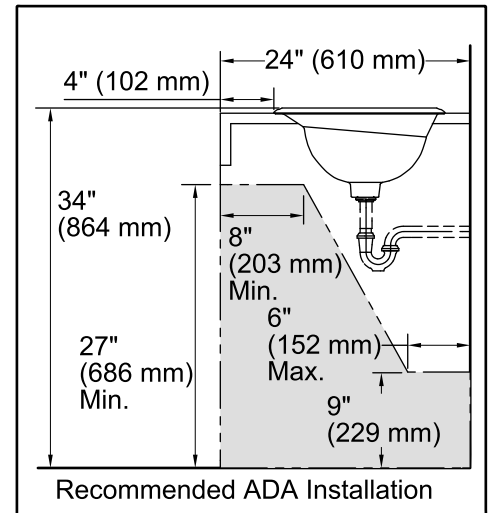

### Technical Information

All product dimensions are nominal.

Bowl configuration: Single

Installation: Drop-In

Bowl area (Only) Length: 23" (584 mm)  
Width: 15" (381 mm)  
Water depth: 7" (178 mm)

Drain hole: 1-3/4" (44 mm)