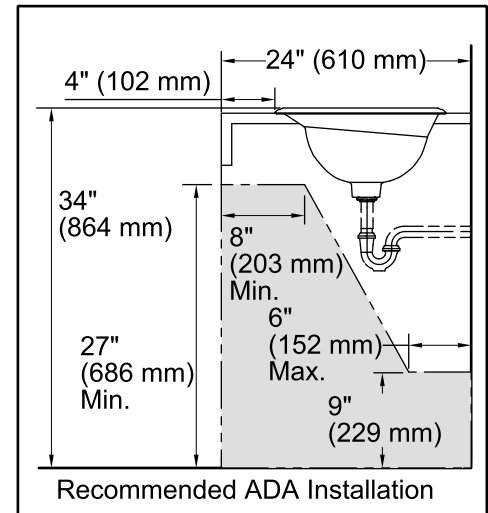

Recommended ADA Installation

Technical Information

All product dimensions are nominal.

Bowl configuration:	Single
Installation:	Drop-In
Bowl area (Only)	Length: 23" (584 mm) Width: 15" (381 mm) Water depth: 7" (178 mm)
Drain hole:	1-3/4" (44 mm)
Template:	Drop-in, 114809-7, required, included

Notes

Install this product according to the installation guide.

4-5/8" (117 mm) minimum faucet spout length needed to reach over rim into basin.

NOTICE: Countertop manufacturer or cutter must use the cut-out template provided with the product, or a current one provided by Kohler Co. (call 1-800-4-KOHLER). Kohler Co. is not responsible for cutout errors when the incorrect cutout template is used.

ADA compliant when installed to the specific requirements of these regulations.