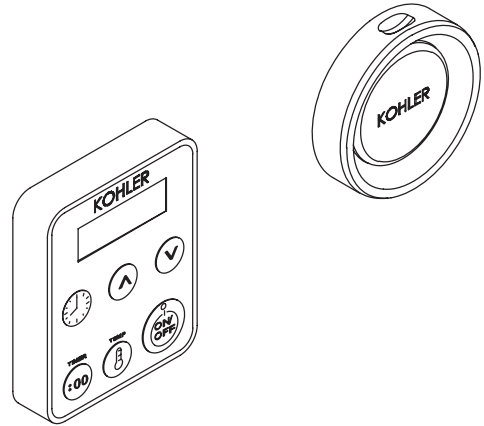

STEAM GENERATOR CONTROL KIT

FEATURES

- Includes an easy-to-install digital control panel
- 20-minute safety shut-off
- Adjustable temperature settings
- Adjustable session settings
- Digital clock
- Thermostatic steam head with aromatherapy reservoir
- Three-year warranty

K-1663

CODES/STANDARDS APPLICABLE

Specified model meets or exceeds the following:

- UL 499

COLORS/FINISHES

- CP Polished Chrome
- PB Polished Brass
- Other Refer to Price Book for additional finishes

SPECIFIED MODEL:

Model	Description	Colors/Finishes		
		☐ CP	☐ PB	☐ Other _____
K-1663	Steam generator control kit	☐ CP	☐ PB	☐ Other _____

Required Accessories					
Model	Description				
K-1652	5kW-Steam Generator	☐ NA			
K-1657	7kW-Steam Generator		☐ NA		
K-1658	9kW-Steam Generator			☐ NA	
K-1659	11kW-Steam Generator				☐ NA

PRODUCT SPECIFICATION:
The steam generator control kit shall include a digital control panel with adjustable temperature setting, adjustable steaming session setting, 20-minute safety shut-off, a digital clock, and a quick-connect RJ-12 cord. Includes a thermostatic steam head with an aroma therapy reservoir, mounting bracket and gasket. Steam Generator Control Kit shall be Kohler Model K-1663.