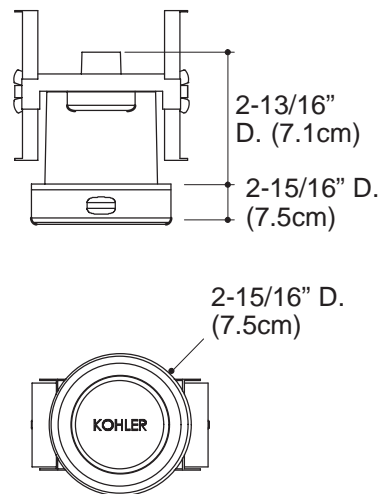

STEAM GENERATOR CONTROL KIT

PRODUCT INFORMATION

Required for use with:		
5kw Steam Generator	K-1652	not shown
7kw Steam Generator	K-1657	not shown
9kw Steam Generator	K-1658	not shown
11kw Steam Generator	K-1659	not shown

INSTALLATION NOTES

Refer to installation instructions included with fixture before beginning installation.

PRODUCT DIAGRAM