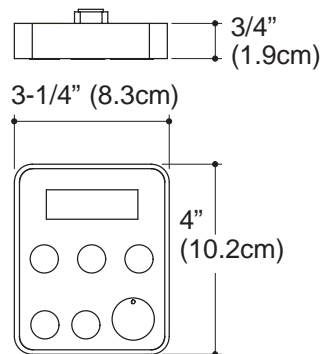

STEAM GENERATOR CONTROL KIT

PRODUCT INFORMATION

Required for use with:		
5kw Steam Generator	K-1652	not shown
7kw Steam Generator	K-1657	not shown
9kw Steam Generator	K-1658	not shown
11kw Steam Generator	K-1659	not shown

INSTALLATION NOTES

Refer to installation instructions included with fixture before beginning installation.

PRODUCT DIAGRAM