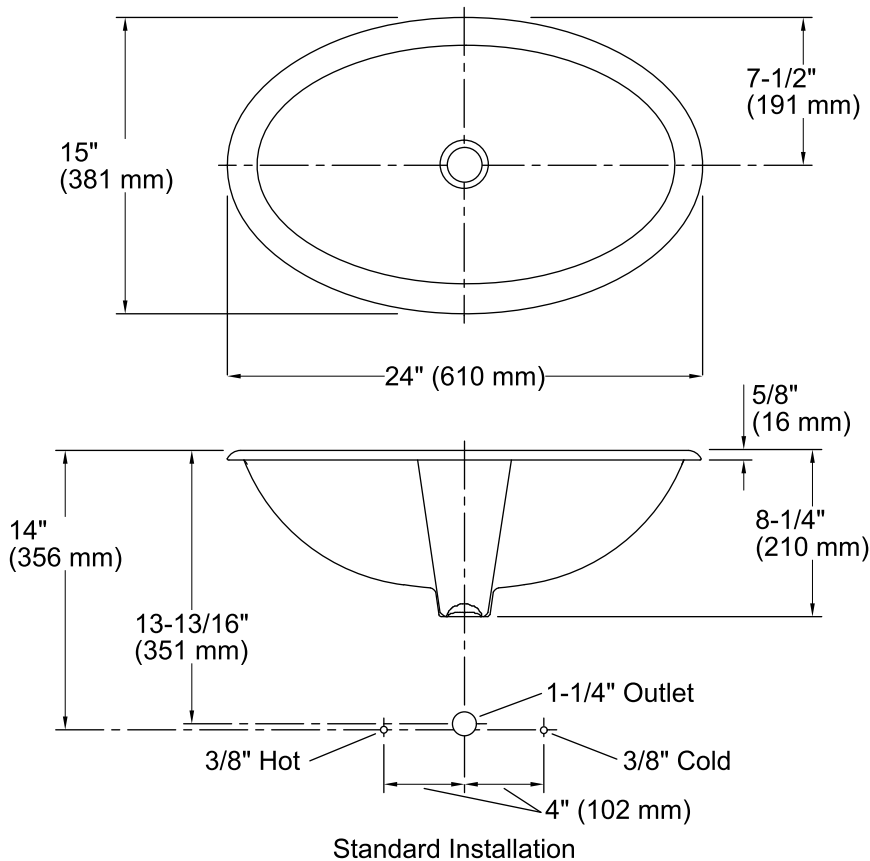

Technical Information

All product dimensions are nominal.

Bowl configuration:	Single
Installation:	Drop-In
Bowl area (Only)	Length: 21" (533 mm) Width: 12" (305 mm) Water depth: 4-7/8" (124 mm)
Drain hole:	1-3/4" (44 mm)
Template:	Drop-in, 110359-7, required, included

Notes

Install this product according to the installation guide.

4-5/8" (117 mm) minimum faucet spout length needed to reach over rim into basin.

NOTICE: Countertop manufacturer or cutter must use the cutout template provided with the product, or a current one provided by Kohler Co. (call 1-800-4-KOHLER). Kohler Co. is not responsible for cutout errors when the incorrect cutout template is used.

ADA compliant when installed to the specific requirements of these regulations.