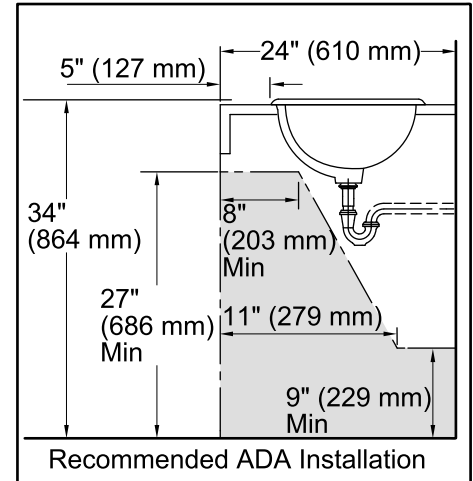

Technical Information

All product dimensions are nominal.

Bowl configuration:	Single
Installation:	Drop-In
Bowl area (Only)	Length: 21" (533 mm) Width: 12" (305 mm) Water depth: 4-7/8" (124 mm)
Drain hole:	1-3/4" (44 mm)
Template:	Drop-in, 110359-7, required, included

Notes

Install this product according to the installation guide.

4-5/8" (117 mm) minimum faucet spout length needed to reach over rim into basin.

NOTICE: Countertop manufacturer or cutter must use the cutout template provided with the product, or a current one provided by Kohler Co. (call 1-800-4-KOHLER). Kohler Co. is not responsible for cutout errors when the incorrect cutout template is used.

ADA compliant when installed to the specific requirements of these regulations.