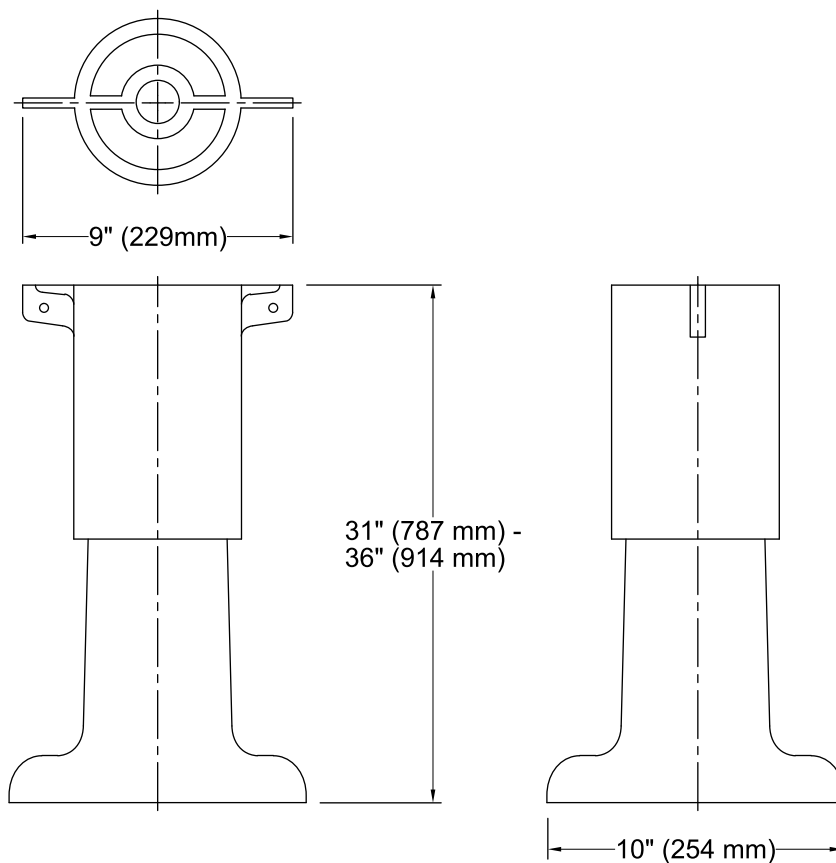

KOHLER®

Brockway™
Bathroom Sink Pedestal
K-3265-P

Image not available.

Codes/Standards

ASME A112.19.1/CSA B45.2

See website for detailed warranty information.

Technical Information

All product dimensions are nominal.