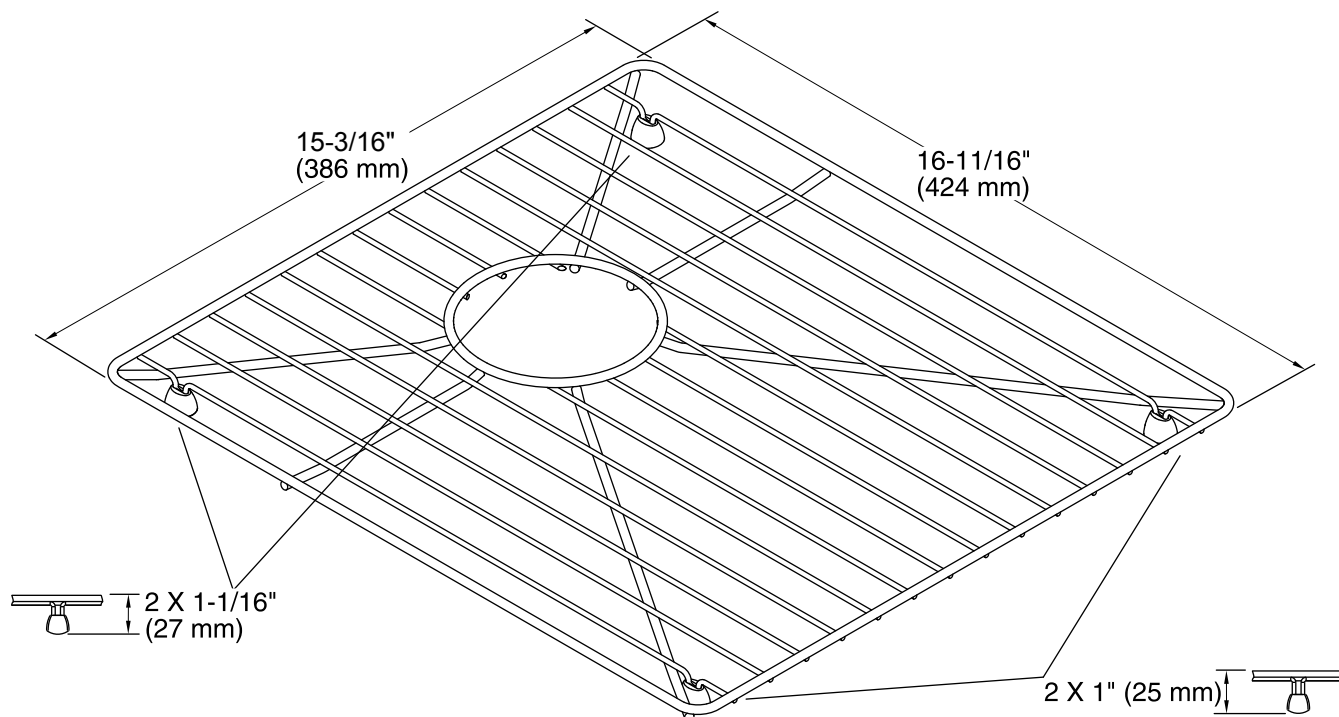

## Features

- Fits in either basin of the K-3944 Vault double equal apron-front sink.

### Technical Information

All product dimensions are nominal.