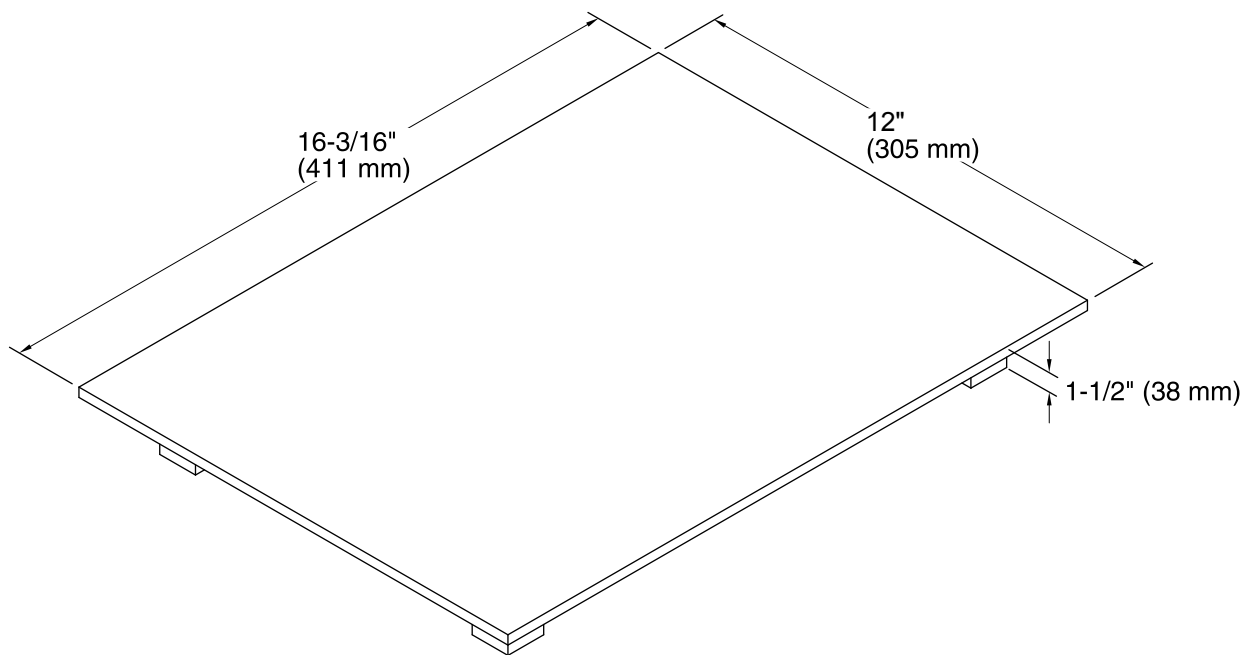

Technical Information

All product dimensions are nominal.