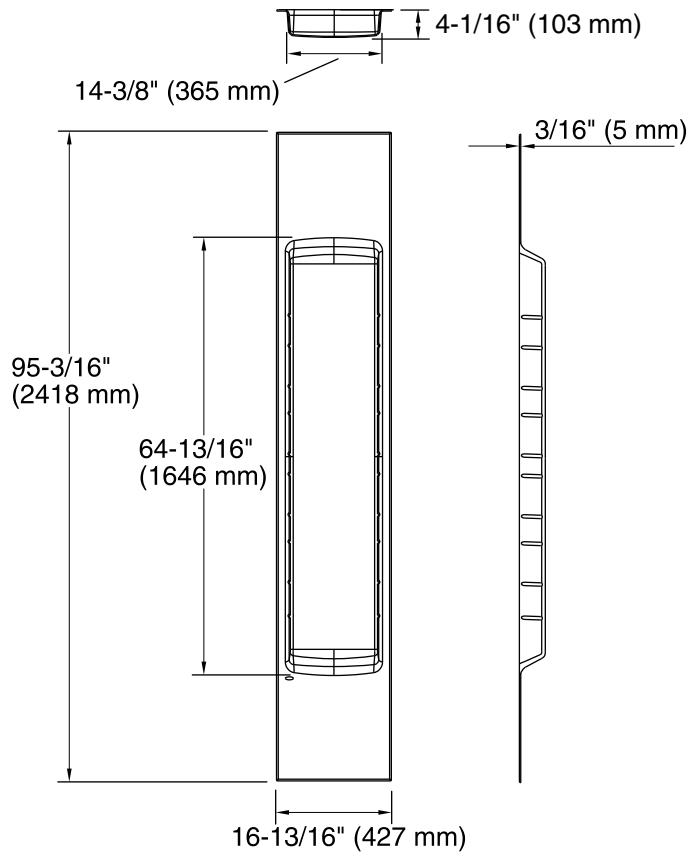

## Components

Additional included component/s: Shelves (3), Integral hook, and Rubber basket.

#### Technical Information

All product dimensions are nominal.

Installation: Individual Wall

Weight: 17.5 lbs (7.9 kg)