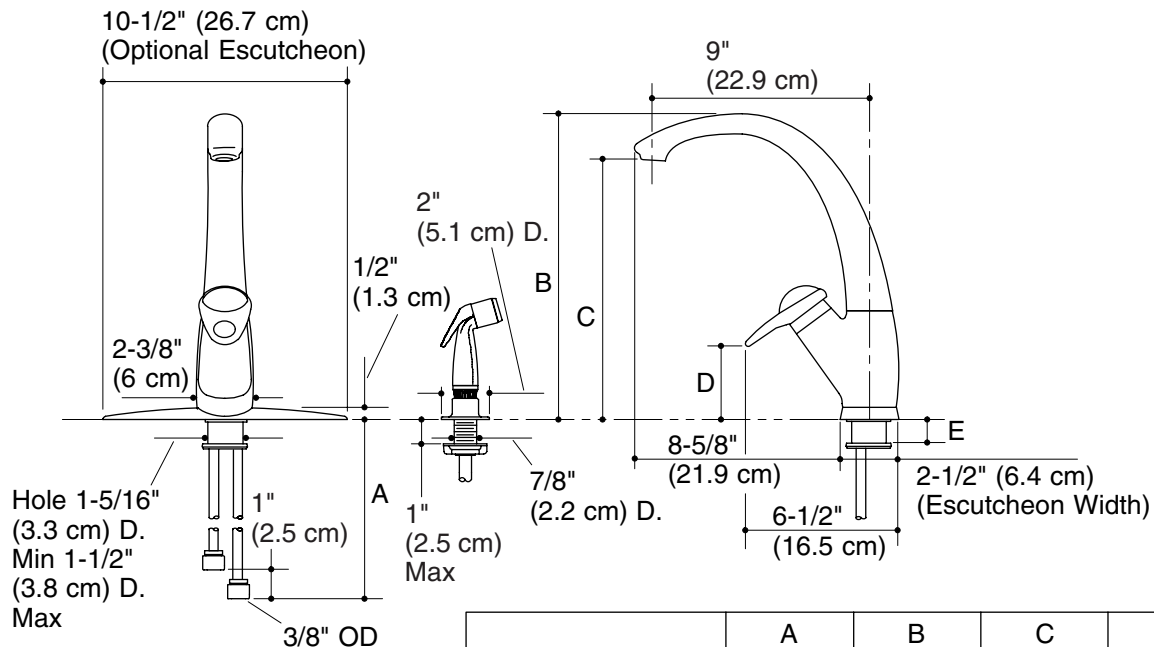

## Product Information

Applicable product:	
Kitchen sink faucet with handspray	K-6356
Front lever handle is ADA compliant.	<b>ADA</b>
Optional accessories:	
Sidespray deep roughing-in kit	1030920

## Installation Notes

Install this product according to the installation guide.

Lower flow aerator options are available - please refer to the Kohler Price Book.

	A	B	C	D	E
With escutcheon	11-1/8" (28.3 cm)	13" (33 cm)	10-7/8" (27.6 cm)	3-1/8" (7.9 cm)	2-5/8" (6.7 cm)
Without escutcheon	11-5/8" (29.5 cm)	12-1/2" (31.8 cm)	10-3/8" (26.4 cm)	2-5/8" (6.7 cm)	3-1/8" (7.9 cm)