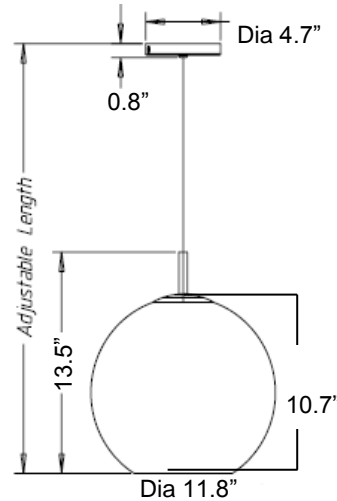

Product Image

Product Description

Decorative lighting that complements your interior design

RoomStylers has options for lighting hallways and practical spaces cleanly and efficiently too. And just because it's practical does not mean it's plain. The wide range of contemporary shapes and pleasing materials are sure to look as good by day as their beautiful light does by night.

- **Length:** 11.8"
- **Depth:** 11.8"
- **Height:** 10.7"; 151.3" Max
- **Finish:** Matte Chrome/Nickel / White glass

Key Features & Benefits

Several pieces to complement the interior design

- Choose from several fixtures to complete your décor:
  - Floor lamp (36233/17/48)
  - Table lamp (36234/17/48)
  - 3 light pendant (40194/17/48)

Contemporary design

- Sleek and fun
- Adjustable height

Key Specifications

Fixture Type	Pendant
Indoor/Outdoor	Indoor
Light Source	1 X Med. E26
Lamp included	No
Energy Consumption	75W Max
Dimmable	Yes
UL & cUL Listed	Yes
Warranty	2 Years