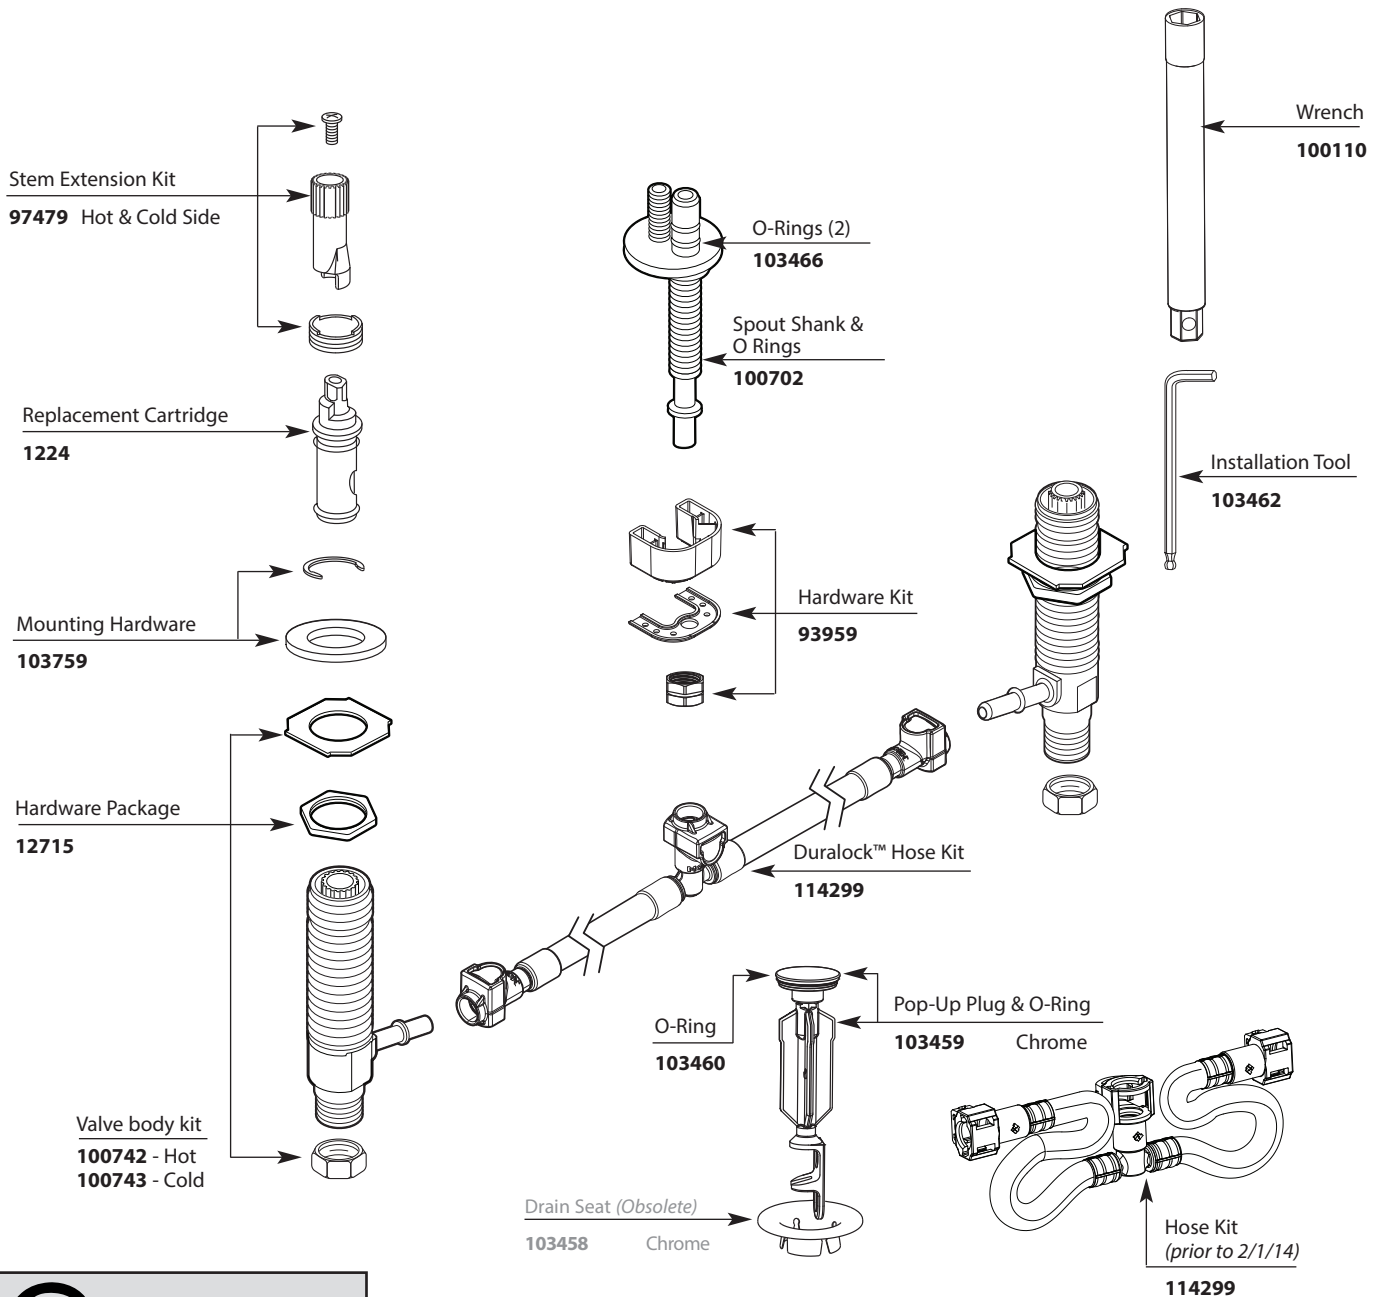

Mounting Hardware

103759

O-Rings (2)

103466

Spout Shank & O Rings

100702

Hardware Package

12715

O-Ring
103460

Pop-Up Plug & O-Ring
103459 Chrome

TO ORDER PARTS CALL: 1-800-BUY-MOEN
www.moen.com

Buy it for looks. Buy it for life.®

■ Order by Part Number

Illustrated Parts

M-PACT VALVE	
Widespread Lavatory Rough-in Valve	
MODEL	PACK TYPE
9000	Single
69000	Bulk (6 per carton)

Buy it for looks. Buy it for life.®

Illustrated Parts

■ Order by Part Number

M•PACT VALVE	
Widespread Lavatory Rough-in Valve	
<u>MODEL</u>	<u>PACK TYPE</u>
9000	Single
69000	Bulk (6 per carton)

Buy it for looks. Buy it for life.®

Illustrated Parts

■ Order by Part Number

VALVE	
Widespread Lavatory Rough-in Valve	
<u>MODEL</u>	<u>PACK TYPE</u>
9000	Single
69000	Bulk (6 per carton)