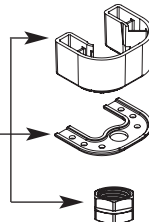

Mounting Hardware

103759

O-Rings (2)

103466

Spout Shank & O Rings

100702

Hardware Package

12715

Hardware Kit

93959

Installation Tool

103462

Valve body Kit

174292 - Hot
174291 - Cold

Duralock Hose Kit

114299

O-Ring
103460

Pop-Up Plug & O-Ring
103459 Chrome

TO ORDER PARTS CALL: 1-800-BUY-MOEN
www.moen.com

Buy it for looks. Buy it for life.®

■ Order by Part Number

Illustrated Parts

M-PACT VALVE	
Widespread Lavatory Rough-in Valve	
MODEL	PACK TYPE
9000	Single
69000	Bulk (6 per carton)

Buy it for looks. Buy it for life.®

Illustrated Parts

■ Order by Part Number

M•PACT VALVE	
Widespread Lavatory Rough-in Valve	
<u>MODEL</u>	<u>PACK TYPE</u>
9000	Single
69000	Bulk (6 per carton)

Buy it for looks. Buy it for life.®