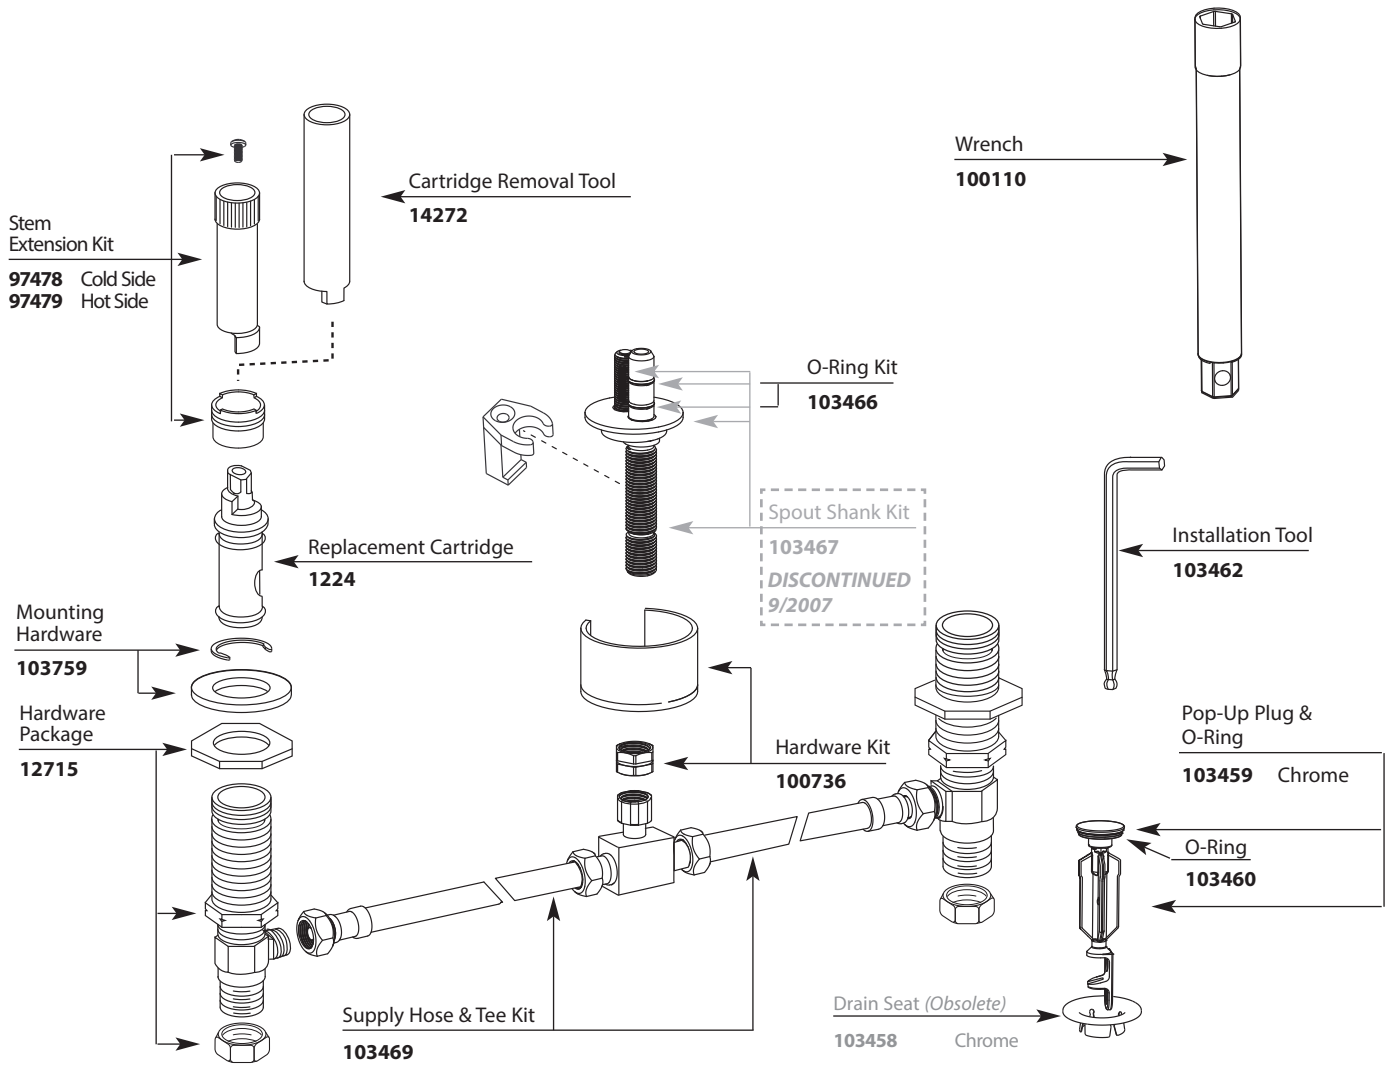

Mounting Hardware

103759

O-Rings (2)

103466

Spout Shank & O Rings

100702

Hardware Package

12715

O-Ring
103460

Pop-Up Plug & O-Ring
103459 Chrome

TO ORDER PARTS CALL: 1-800-BUY-MOEN
www.moen.com

Buy it for looks. Buy it for life.®

■ Order by Part Number

Illustrated Parts

M-PACT VALVE	
Widespread Lavatory Rough-in Valve	
MODEL	PACK TYPE
9000	Single
69000	Bulk (6 per carton)

Buy it for looks. Buy it for life.®

Illustrated Parts

■ Order by Part Number

M•PACT VALVE	
Widespread Lavatory Rough-in Valve	
<u>MODEL</u>	<u>PACK TYPE</u>
9000	Single
69000	Bulk (6 per carton)

Buy it for looks. Buy it for life.®

Illustrated Parts

■ Order by Part Number

VALVE	
Widespread Lavatory Rough-in Valve	
<u>MODEL</u>	<u>PACK TYPE</u>
9000	Single
69000	Bulk (6 per carton)