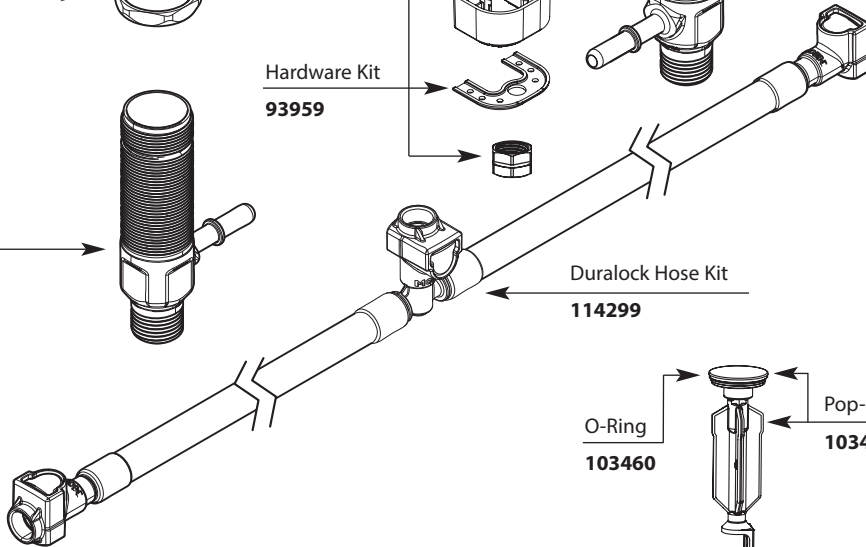

Mounting Hardware

103759

O-Rings (2)

103466

Spout Shank & O Rings

100702

Hardware Package

12715

Hardware Kit

93959

Installation Tool

103462

Valve body Kit

174292 - Hot
174291 - Cold

Duralock Hose Kit

114299

O-Ring
103460

Pop-Up Plug & O-Ring
103459 Chrome

TO ORDER PARTS CALL: 1-800-BUY-MOEN
www.moen.com

Buy it for looks. Buy it for life.®

■ Order by Part Number

Illustrated Parts

M-PACT VALVE	
Widespread Lavatory Rough-in Valve	
MODEL	PACK TYPE
9000	Single
69000	Bulk (6 per carton)

Buy it for looks. Buy it for life.®

Illustrated Parts

■ Order by Part Number

M•PACT VALVE	
Widespread Lavatory Rough-in Valve	
<u>MODEL</u>	<u>PACK TYPE</u>
9000	Single
69000	Bulk (6 per carton)

Buy it for looks. Buy it for life.®