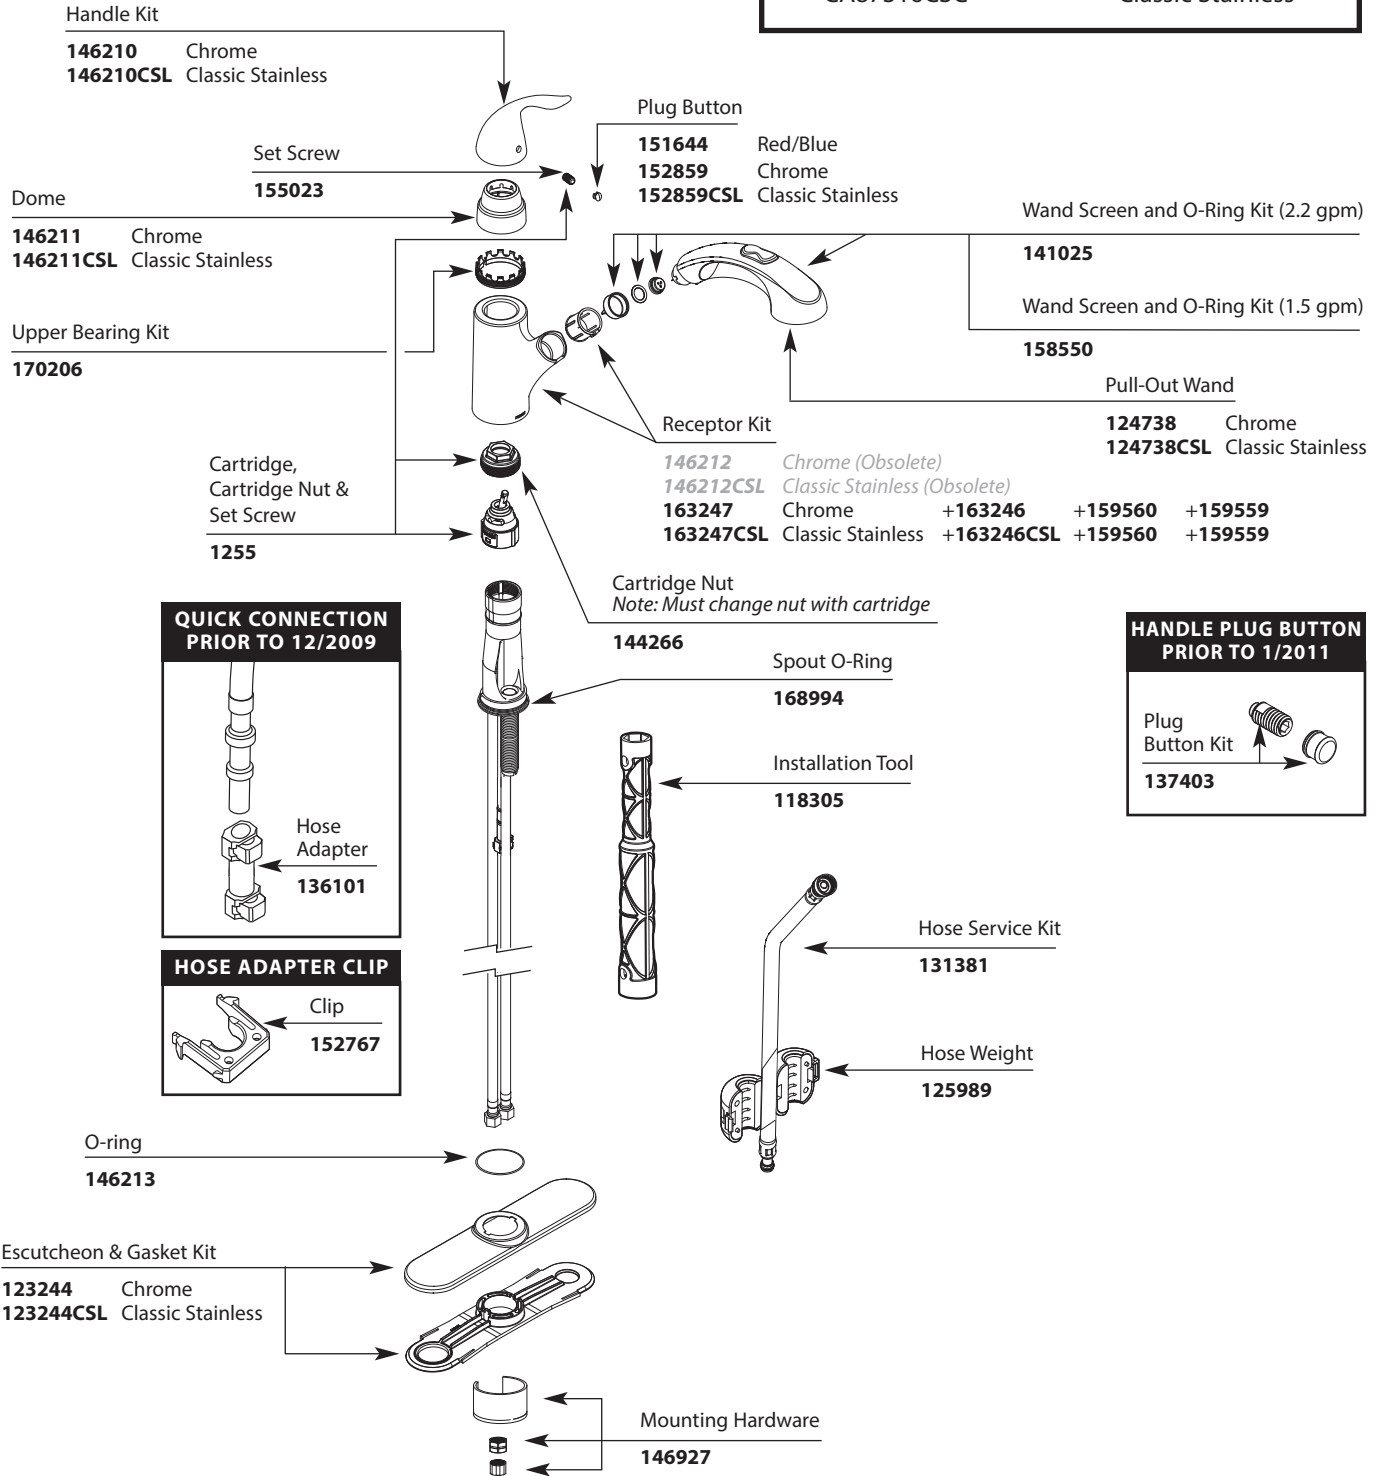

Buy it for looks. Buy it for life.®

Illustrated Parts

Order by Part Number

*There is more than 1 version of this model.
Page down to identify the version you have.*

Integra®	
MODEL	FINISH
67315C	Chrome
67315CSL	Classic Stainless
67515SRS	Spot Resist Stainless

MOEN, ENJOY, SMOOTHSTEP, REVIEWS

Buy it for looks. Buy it for life.®

■ Order by Part Number

Illustrated Parts

Integra®	
Single Control Kitchen Pullout Faucet	
MODEL	FINISH
67315C	Chrome
67315CSL	Classic Stainless
CA67316C	Chrome
CA87316CSC	Classic Stainless

Buy it for looks. Buy it for life.®

Illustrated Parts

■ Order by Part Number

Integra® Single Control Kitchen Pullout Faucet		
MODEL	HANDLE	FINISH
67315C	Lever	Chrome
67315SL	Lever	Stainless

Buy it for looks. Buy it for life.®

Illustrated Parts

■ Order by Part Number

* Models before 10/06

Integra® Single Control Kitchen Pullout Faucet		
MODEL	HANDLE	FINISH
67315	Lever	Chrome/Glacier
67315C	Lever	Chrome
67315BC	Lever	Brushed Chrome