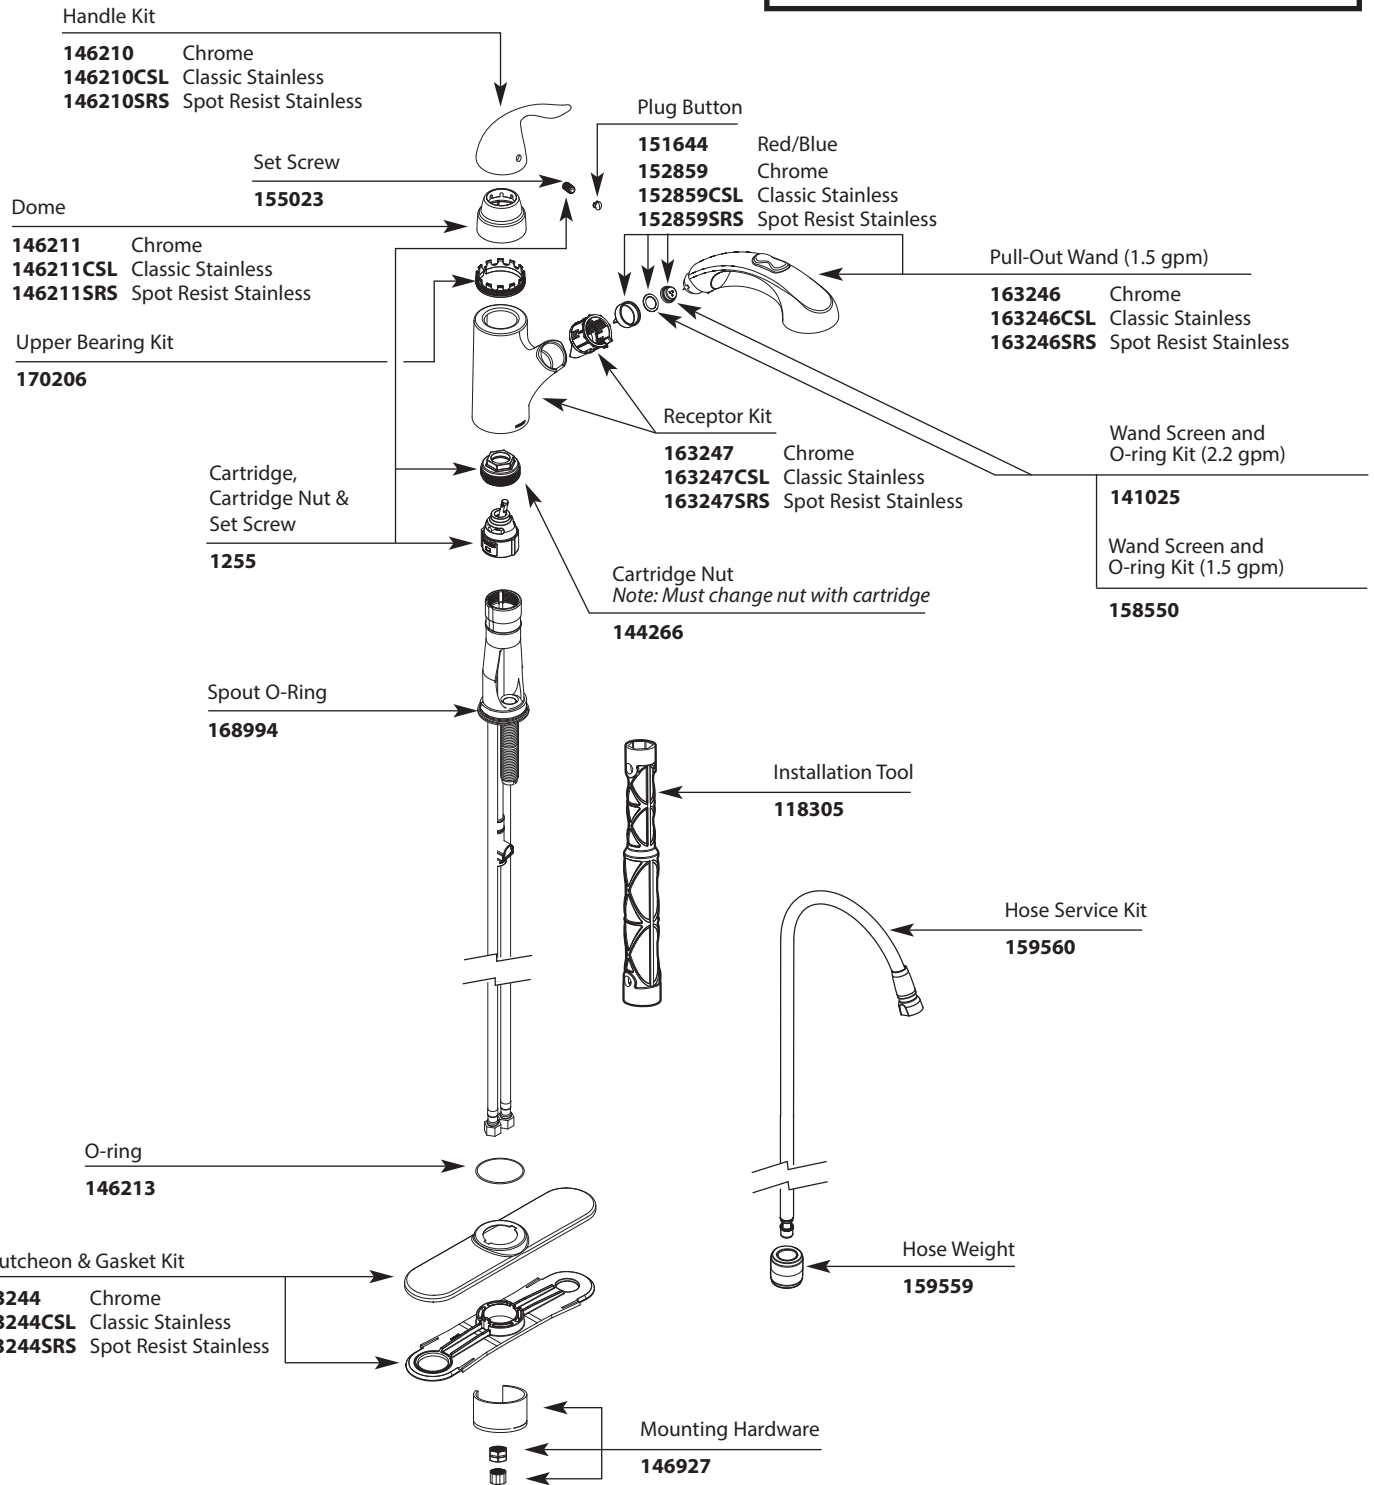

Buy it for looks. Buy it for life.®

Illustrated Parts

Order by Part Number

*There is more than 1 version of this model.
Page down to identify the version you have.*

Integra®	
MODEL	FINISH
67315C	Chrome
67315CSL	Classic Stainless
67515SRS	Spot Resist Stainless

MOEN, ENJOY, SMOOTHSTEP, REVIEWS

Buy it for looks. Buy it for life.®

■ Order by Part Number

Illustrated Parts

Integra®	
Single Control Kitchen Pullout Faucet	
MODEL	FINISH
67315C	Chrome
67315CSL	Classic Stainless
CA67316C	Chrome
CA87316CSC	Classic Stainless

Buy it for looks. Buy it for life.®

Illustrated Parts

■ Order by Part Number

Integra® Single Control Kitchen Pullout Faucet		
MODEL	HANDLE	FINISH
67315C	Lever	Chrome
67315SL	Lever	Stainless

Buy it for looks. Buy it for life.®

Illustrated Parts

■ Order by Part Number

* Models before 10/06

Integra® Single Control Kitchen Pullout Faucet		
MODEL	HANDLE	FINISH
67315	Lever	Chrome/Glacier
67315C	Lever	Chrome
67315BC	Lever	Brushed Chrome