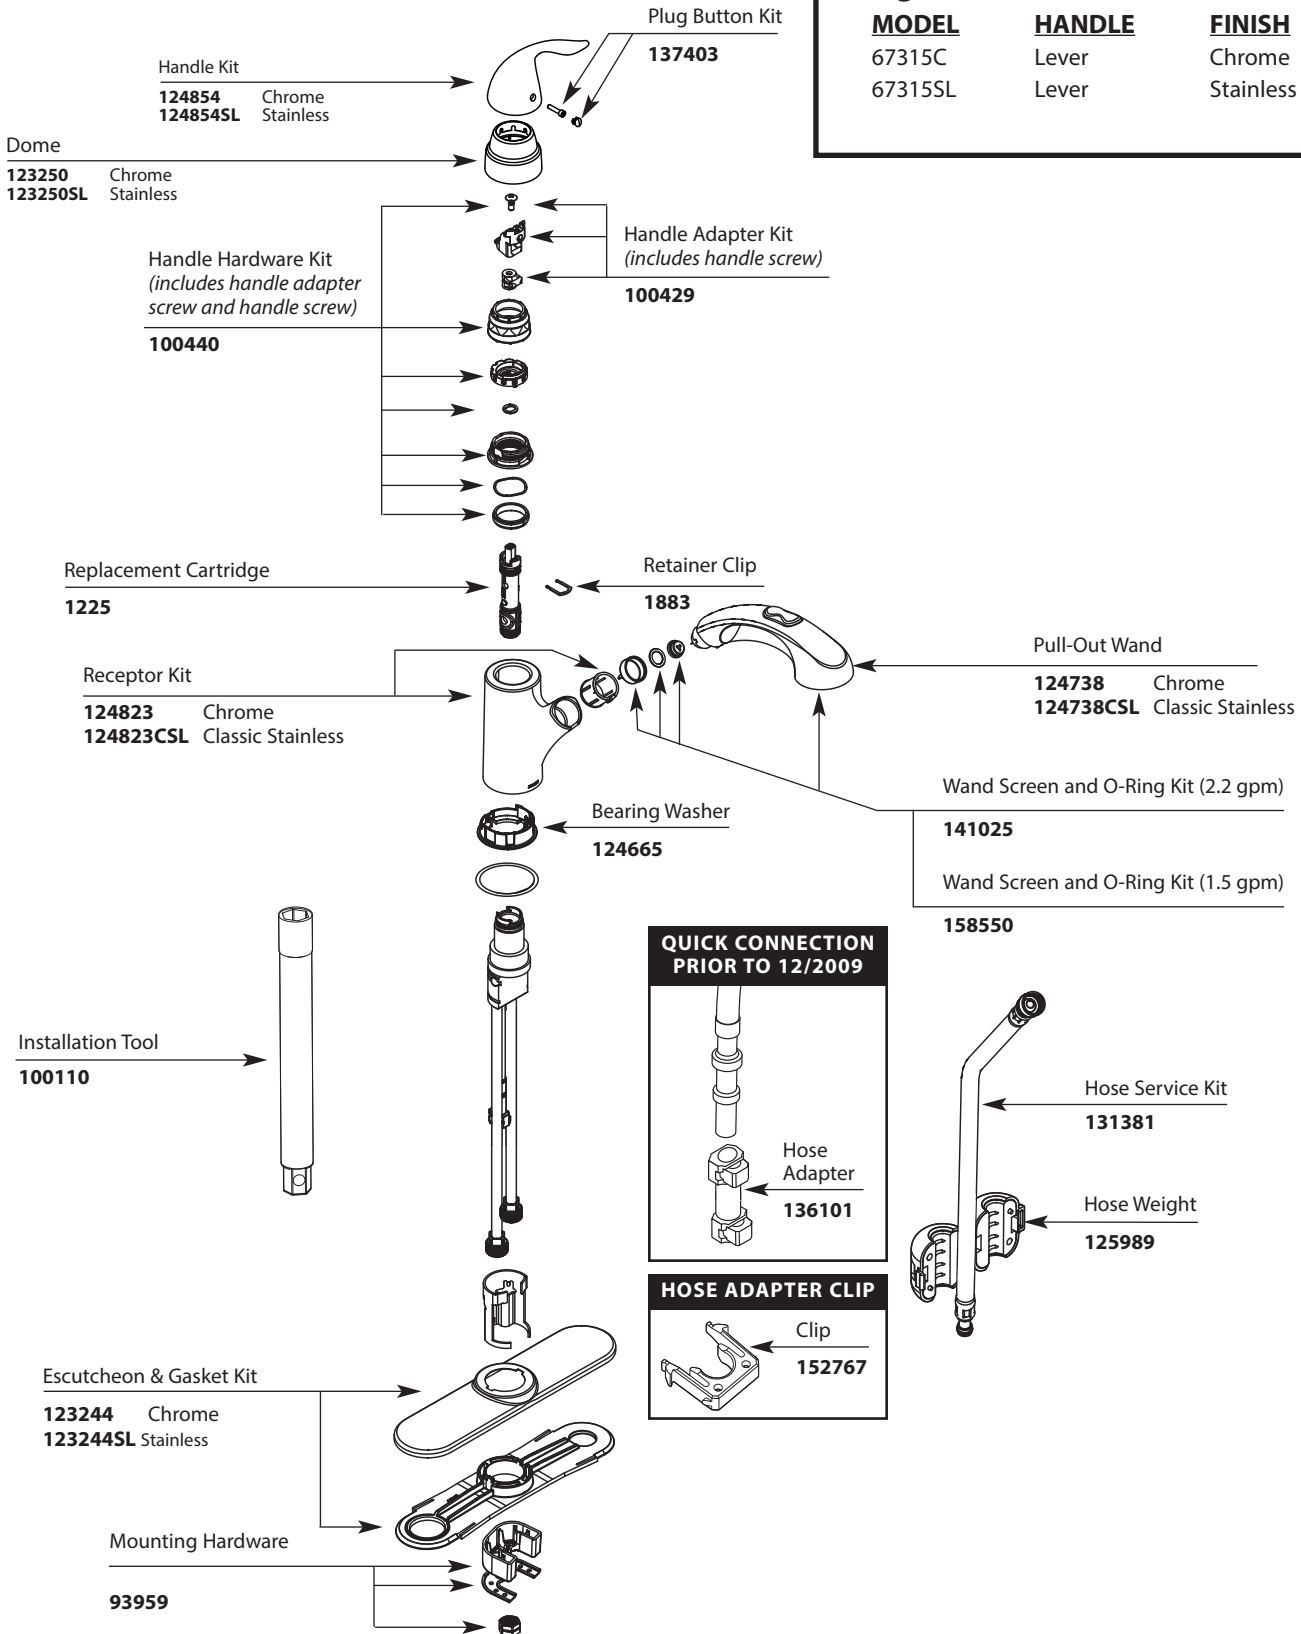

Buy it for looks. Buy it for life.®

Illustrated Parts

Order by Part Number

*There is more than 1 version of this model.
Page down to identify the version you have.*

Integra®	
MODEL	FINISH
67315C	Chrome
67315CSL	Classic Stainless
67515SRS	Spot Resist Stainless

MOEN, ENJOY, SMOOTHSTEP, REVIEWS

Buy it for looks. Buy it for life.®

■ Order by Part Number

Illustrated Parts

Integra®	
Single Control Kitchen Pullout Faucet	
MODEL	FINISH
67315C	Chrome
67315CSL	Classic Stainless
CA67316C	Chrome
CA87316CSC	Classic Stainless

Buy it for looks. Buy it for life.®

Illustrated Parts

■ Order by Part Number

Integra® Single Control Kitchen Pullout Faucet		
MODEL	HANDLE	FINISH
67315C	Lever	Chrome
67315SL	Lever	Stainless

Buy it for looks. Buy it for life.®

Illustrated Parts

■ Order by Part Number

* Models before 10/06

Integra® Single Control Kitchen Pullout Faucet		
MODEL	HANDLE	FINISH
67315	Lever	Chrome/Glacier
67315C	Lever	Chrome
67315BC	Lever	Brushed Chrome