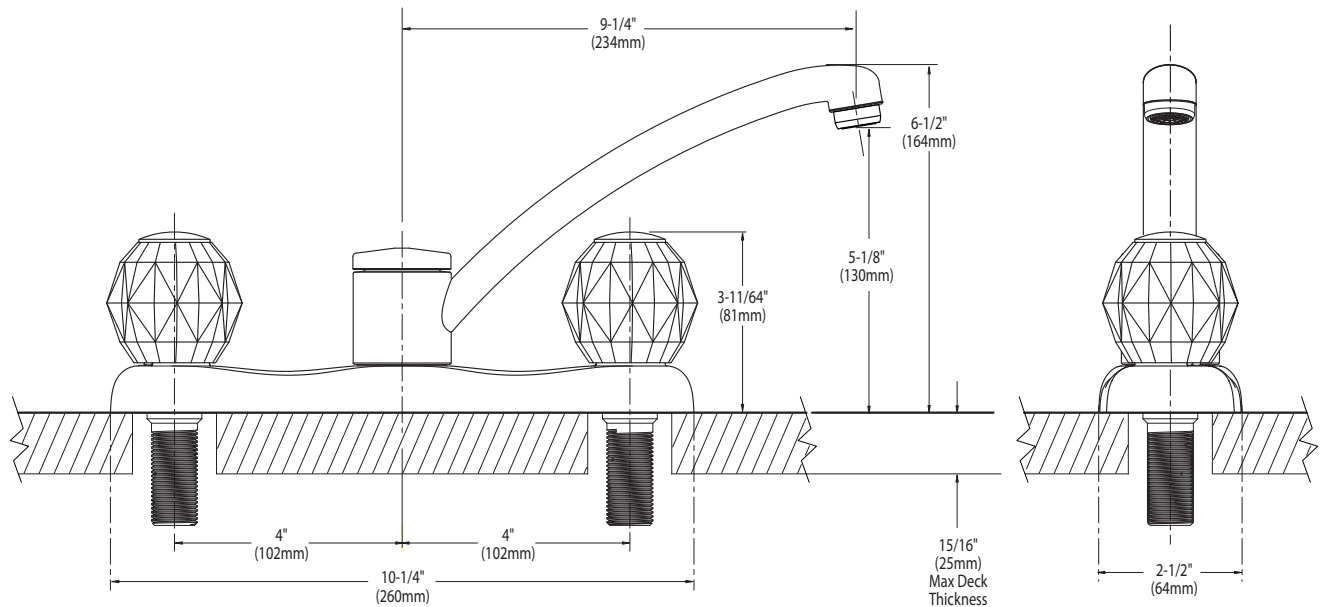

Buy it for looks. Buy it for life.®

Specifications

*There is more than 1 version of this model.
Page down to identify the version you have.*

DESCRIPTION

- Metal construction with chrome plated finish.
- 1/2" IPS connections will accept standard ball nose connection for 3/8" tubing

OPERATION

- Acrylic knob style handles with hot and cold color indicators
- Rotate either handle counterclockwise to open and clockwise to close

FLOW

- Spout flow is limited to 1.5 gpm (5.7 L/min) at 60 psi

NOTE: Designed to be installed through 3 holes - 1" min. dia. and on 4" centers

CRITICAL DIMENSIONS

(DO NOT SCALE)

The use of aerator part 116711 reduces flow to a maximum of 1.5 gpm (5.7L/min.)

Buy it for looks. Buy it for life.®

Specifications

DESCRIPTION

- Chrome plated metal construction
- 1/2" IPS connections will accept standard ball nose connection for 3/8" tubing

OPERATION

- Acrylic knob style handles
- Operate the faucet by rotating either handle in a counterclockwise manner to open, and clockwise to close.