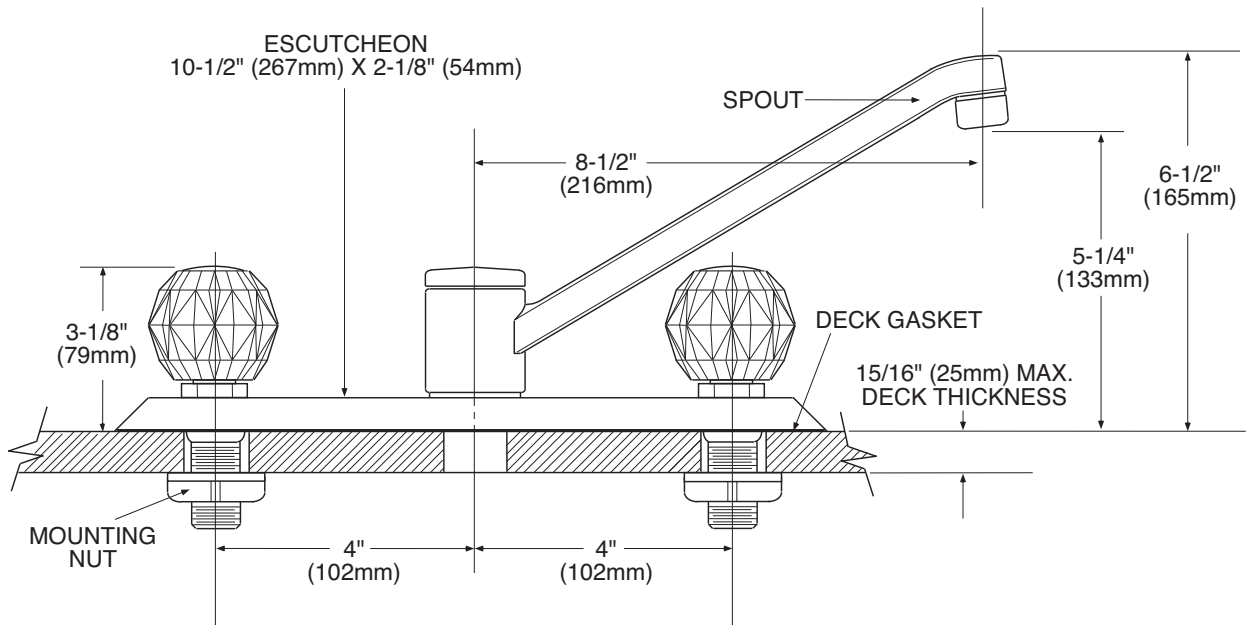

Specifications

DESCRIPTION

- Chrome plated metal construction
- 1/2" IPS connections will accept standard ball nose connection for 3/8" tubing

OPERATION

- Acrylic knob style handles
- Operate the faucet by rotating either handle in a counterclockwise manner to open, and clockwise to close.

Model: 7900

Bulk Model: 67900

(Bulk packed 12 per carton)

NOTE: This faucet is designed to be installed through 3 holes 1" Min. Dia.

CRITICAL DIMENSIONS

(DO NOT SCALE)

The use of aerator part 116711 reduces flow to a maximum of 1.5 gpm (5.7L/min.)