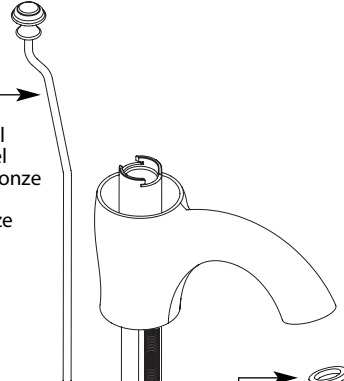

Buy it for looks. Buy it for life.®

Illustrated Parts

Order by Part Number

Retainer Clip

SK1711

Replacement Cartridge

1225

KINGSLEY™	
Single-Handle Lavatory	
MODELS	FINISH
6102	Chrome
6102AN	Antique Nickel
6102BN	Brushed Nickel
6102ORB	Oil Rubbed Bronze
6102WR	Wrought Iron
6102AZ	Antique Bronze

Lift Rod Kit

- 118244** Chrome
- 118244AN** Antique Nickel
- 118244BN** Brushed Nickel
- 118244ORB** Oil Rubbed Bronze
- 118244WR** Wrought Iron
- 118244AZ** Antique Bronze

Handle Cap (H & C)

118241 White