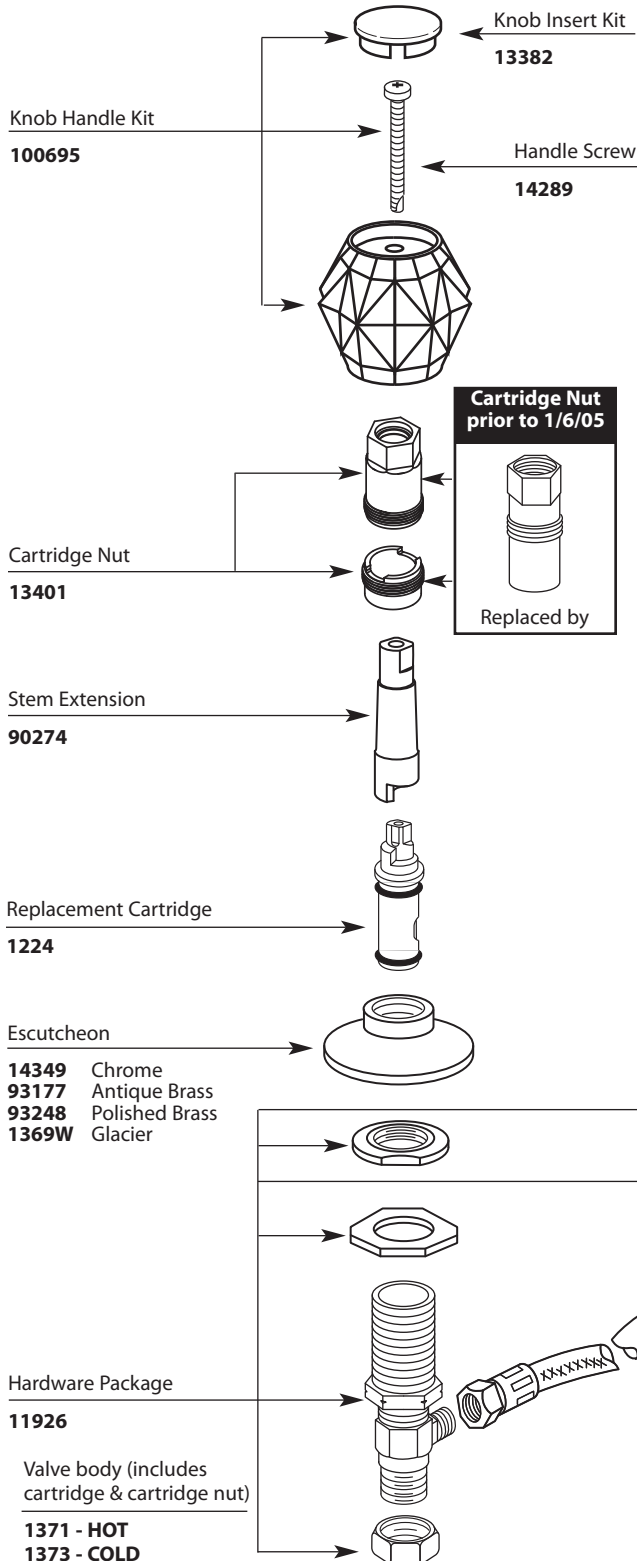

Buy it for looks. Buy it for life.®

■ Order by Part Number

*There is more than 1 version of this model.
Page down to identify the version you have.*

Illustrated Parts

CHATEAU®		
Two-Handle Widespread Lavatory Faucet		
MODEL	TYPE	FINISH
4962	Lav w/metal waste	Chrome
4962P	Lav w/metal waste	Polished Brass
64962	Lav w/50-50 waste	Chrome
DISCONTINUED SKUS		
4962A	Lav w/metal waste	Antique Brass
4962W	Lav w/metal waste	Glacier
64962P	Lav w/50-50 waste	Polished Brass

Buy it for looks. Buy it for life.®

■ Order by Part Number

Illustrated Parts

CHATEAU®		
Two-Handle Widespread Lavatory Faucet		
MODEL	TYPE	FINISH
4962	Lav w/metal waste	Chrome
4962P	Lav w/metal waste	Polished Brass
64962	Lav w/50-50 waste	Chrome
DISCONTINUED SKUS		
4962A	Lav w/metal waste	Antique Brass
4962W	Lav w/metal waste	Glacier
64962P	Lav w/50-50 waste	Polished Brass

- 101010** Chrome
- 101010P** Polished Brass

Flo-Control Aerator (2.2 gpm)

- 3919** Chrome
- 3919P** Polished Brass