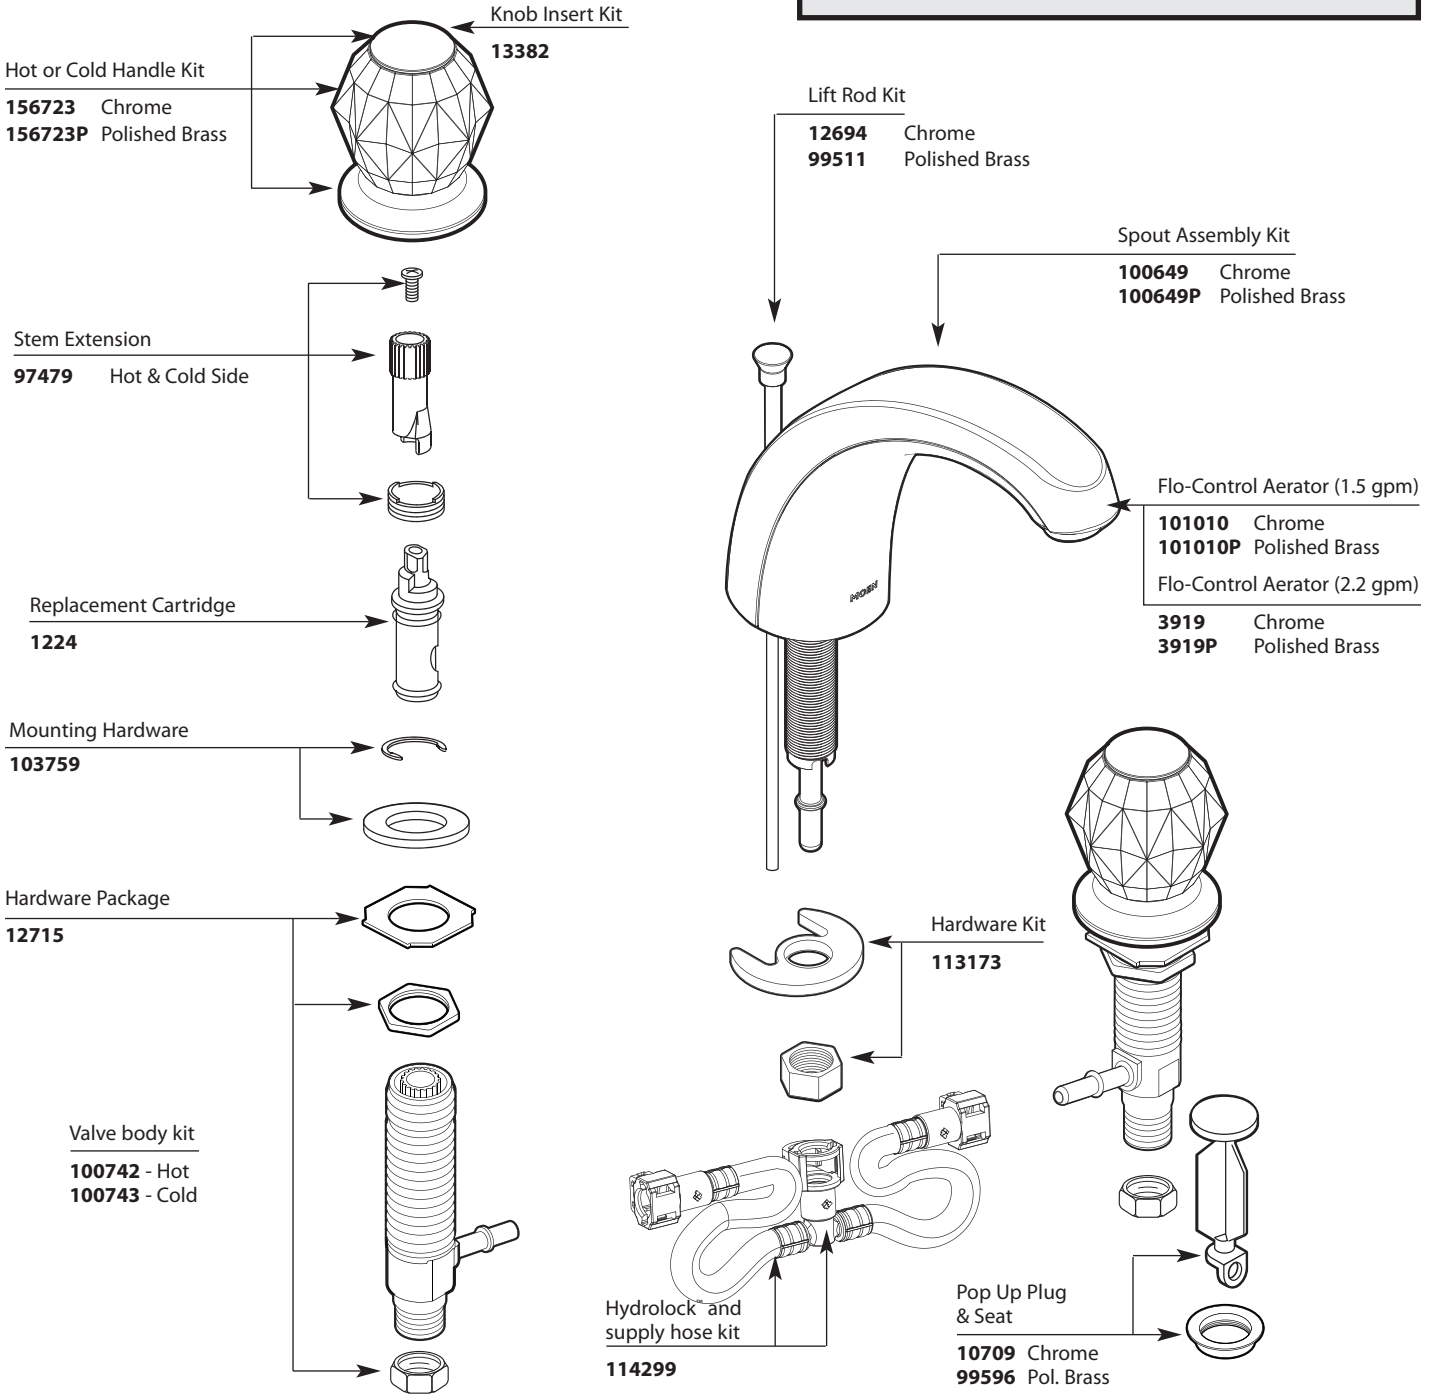

Buy it for looks. Buy it for life.®

■ Order by Part Number

*There is more than 1 version of this model.
Page down to identify the version you have.*

Illustrated Parts

CHATEAU®		
Two-Handle Widespread Lavatory Faucet		
MODEL	TYPE	FINISH
4962	Lav w/metal waste	Chrome
4962P	Lav w/metal waste	Polished Brass
64962	Lav w/50-50 waste	Chrome
DISCONTINUED SKUS		
4962A	Lav w/metal waste	Antique Brass
4962W	Lav w/metal waste	Glacier
64962P	Lav w/50-50 waste	Polished Brass

Buy it for looks. Buy it for life.®

■ Order by Part Number

Illustrated Parts

CHATEAU®		
Two-Handle Widespread Lavatory Faucet		
MODEL	TYPE	FINISH
4962	Lav w/metal waste	Chrome
4962P	Lav w/metal waste	Polished Brass
64962	Lav w/50-50 waste	Chrome
DISCONTINUED SKUS		
4962A	Lav w/metal waste	Antique Brass
4962W	Lav w/metal waste	Glacier
64962P	Lav w/50-50 waste	Polished Brass

- 101010** Chrome
- 101010P** Polished Brass

Flo-Control Aerator (2.2 gpm)

- 3919** Chrome
- 3919P** Polished Brass