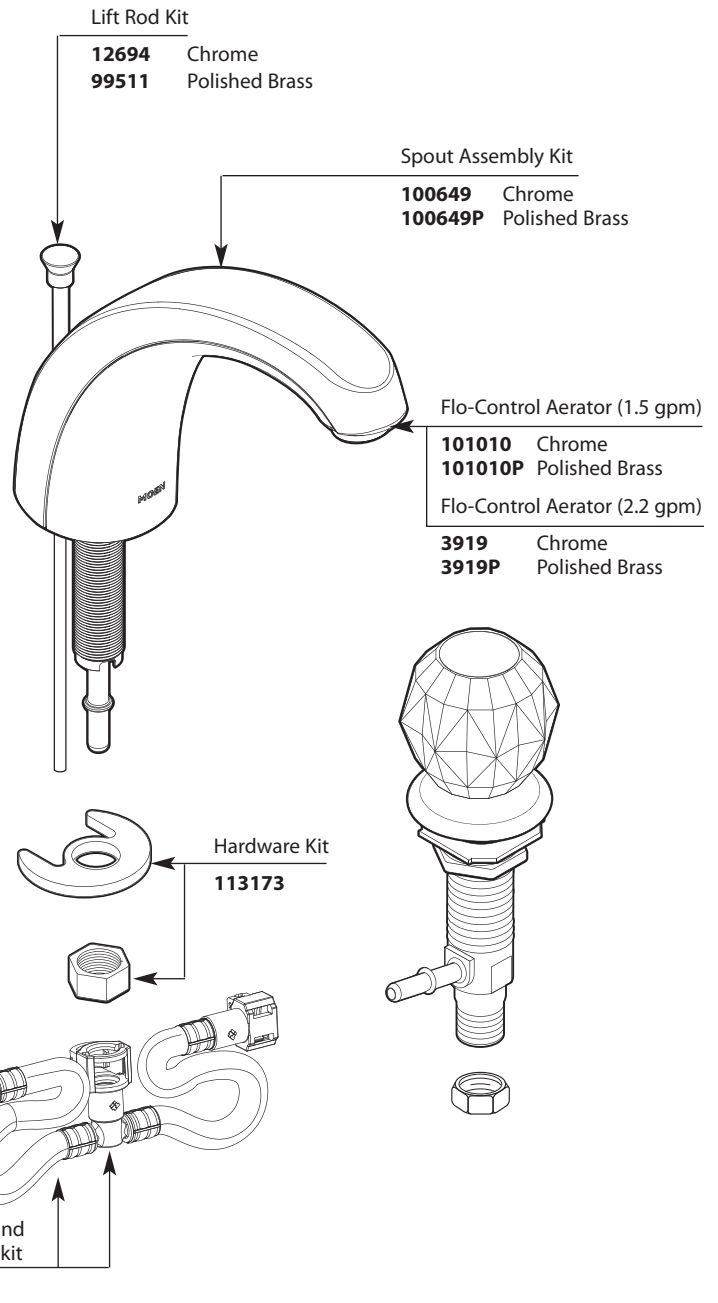

Buy it for looks. Buy it for life.®

■ Order by Part Number

*There is more than 1 version of this model.
Page down to identify the version you have.*

Illustrated Parts

CHATEAU®		
Two-Handle Widespread Lavatory Faucet		
MODEL	TYPE	FINISH
4962	Lav w/metal waste	Chrome
4962P	Lav w/metal waste	Polished Brass
64962	Lav w/50-50 waste	Chrome
DISCONTINUED SKUS		
4962A	Lav w/metal waste	Antique Brass
4962W	Lav w/metal waste	Glacier
64962P	Lav w/50-50 waste	Polished Brass

Buy it for looks. Buy it for life.®

■ Order by Part Number

Illustrated Parts

CHATEAU®		
Two-Handle Widespread Lavatory Faucet		
MODEL	TYPE	FINISH
4962	Lav w/metal waste	Chrome
4962P	Lav w/metal waste	Polished Brass
64962	Lav w/50-50 waste	Chrome
DISCONTINUED SKUS		
4962A	Lav w/metal waste	Antique Brass
4962W	Lav w/metal waste	Glacier
64962P	Lav w/50-50 waste	Polished Brass

- 101010** Chrome
- 101010P** Polished Brass

Flo-Control Aerator (2.2 gpm)

- 3919** Chrome
- 3919P** Polished Brass