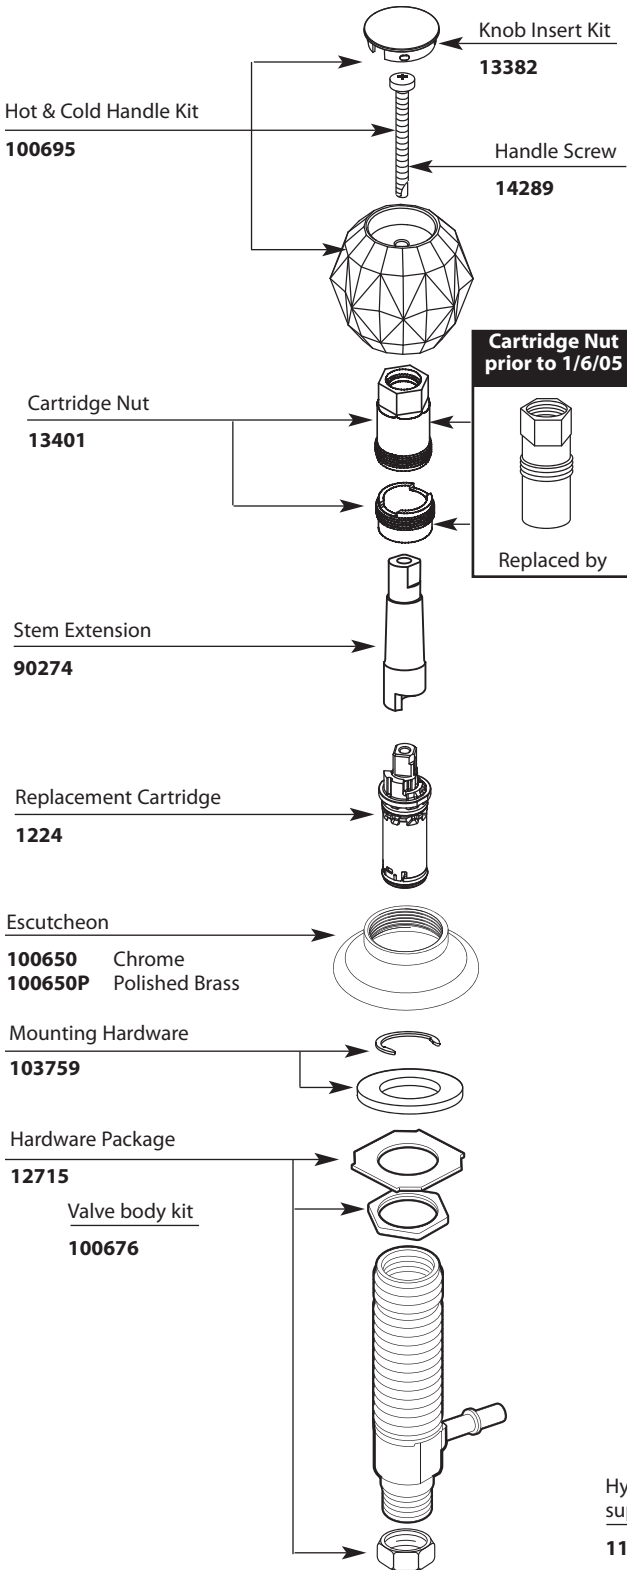

Buy it for looks. Buy it for life.®

■ Order by Part Number

*There is more than 1 version of this model.
Page down to identify the version you have.*

Illustrated Parts

CHATEAU®		
Two-Handle Widespread Lavatory Faucet		
MODEL	TYPE	FINISH
4962	Lav w/metal waste	Chrome
4962P	Lav w/metal waste	Polished Brass
64962	Lav w/50-50 waste	Chrome
DISCONTINUED SKUS		
4962A	Lav w/metal waste	Antique Brass
4962W	Lav w/metal waste	Glacier
64962P	Lav w/50-50 waste	Polished Brass

Buy it for looks. Buy it for life.®

■ Order by Part Number

Illustrated Parts

CHATEAU®		
Two-Handle Widespread Lavatory Faucet		
MODEL	TYPE	FINISH
4962	Lav w/metal waste	Chrome
4962P	Lav w/metal waste	Polished Brass
64962	Lav w/50-50 waste	Chrome
DISCONTINUED SKUS		
4962A	Lav w/metal waste	Antique Brass
4962W	Lav w/metal waste	Glacier
64962P	Lav w/50-50 waste	Polished Brass

- 101010** Chrome
- 101010P** Polished Brass

Flo-Control Aerator (2.2 gpm)

- 3919** Chrome
- 3919P** Polished Brass