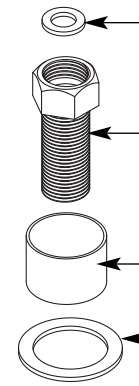

Buy it for looks. Buy it for life.®

Illustrated Parts

■ Order by Part Number

Two Handle Lavatory Faucet		
MODEL	TYPE	FINISH
CA84002	Lever	Chrome
CA84002CBN	Lever	Classic Brushed Nickel
CA84002BRB	Lever	Mediterranean Bronze
84002SRN	Lever	Spot Resist Brushed Nickel

Mediterranean Bronze

141392SRN

Spot Resist Brushed Nickel

USE ON DECKS < 1/4" (6mm)

Thin Deck
Spacer Kit
146936

USE ON DECKS > 1-1/8" (29mm)

Deck
Extension
Kit
100818

Aerator

Gasket

114333

Hardware Kit (x2)

145665

Waste Plug

12314

Chrome

Waste Assembly