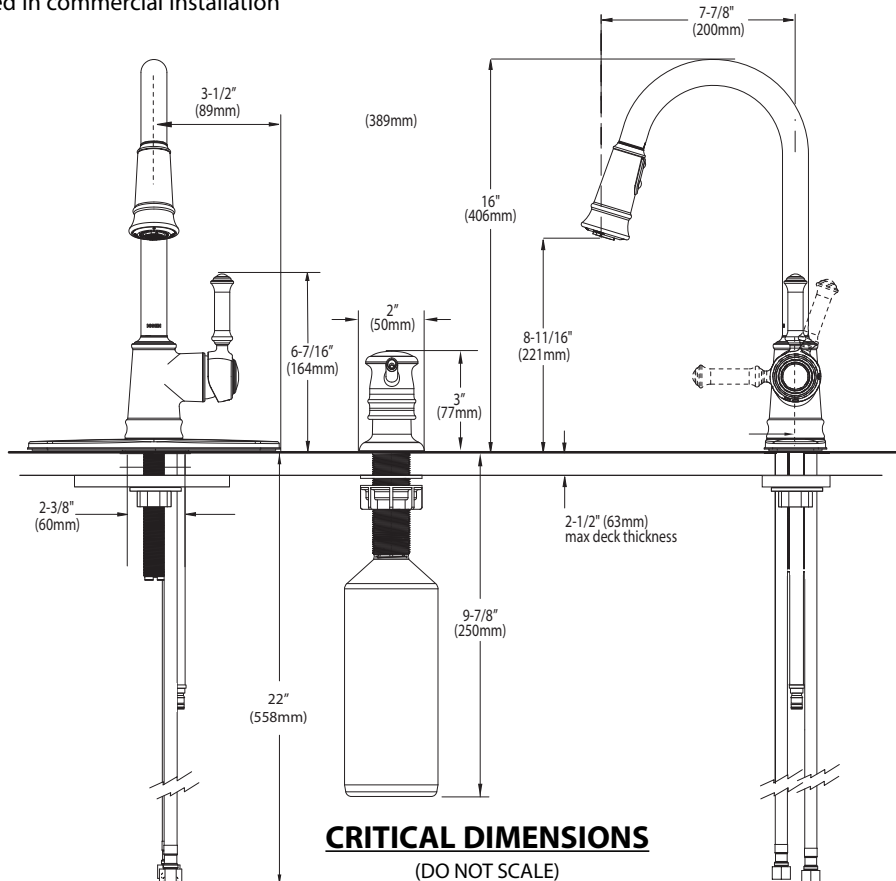

## DESCRIPTION

- Metal construction with various finishes identified by suffix
- Hydrolock® quick connect installation
- Pullout spray with 68" braided hose
- Flexible supply lines with 3/8" compression fittings connect directly to supply stop
- 360° rotating spout

## Single Handle High Arc Pulldown Kitchen Faucet

Model: CA87012 series

**NOTE:** THIS FAUCET IS DESIGNED TO BE INSTALLED THRU 1 HOLE, 1-1/2" (38mm) MIN. DIA.

FOR MORE INFORMATION CALL: 1-800-BUY-MOEN  
www.moen.com