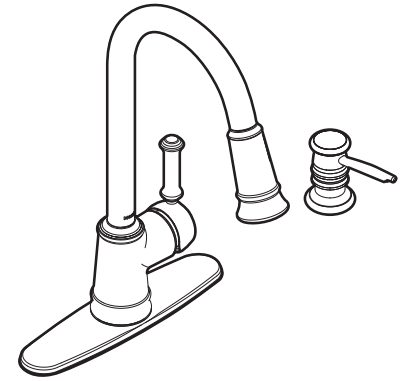

DESCRIPTION

- Metal construction with various finishes identified by suffix
- Hydrolock® quick connect installation
- Pullout spray with 68" braided hose
- Flexible supply lines with 3/8" compression fittings connect directly to supply stop
- 360° rotating spout

OPERATION

- Single handle lever
- Operates with less than 5 lbs. of force
- Operates in spray or stream mode in the pullout or retracted position
- When filling a vessel outside the sink, the pause feature conveniently stops the flow of water as the wand passes over the counter top

FLOW

- Flow is limited to 2.2 gpm (8.3 L/min) at 60 psi
- Operates in eco-performance mode by default in aerated and spray stream

CARTRIDGE

- 1255™ Duralast™ cartridge for Single-Handle Faucets

STANDARDS

- Third party certified to IAPMO Green ASME A112.18.1/CSA B-125.1 and all applicable requirements referenced therein including NSF 61/9
- Meets CalGreen and Georgia SB370 requirements
- Contains no more than 0.25% weighted average lead content
- Complies with California Proposition 65 and with the Federal Safe Drinking Water Act
- The backflow protection system in the device consists of two independently operating check valves, a primary and a secondary which prevent backflow

- ADA for lever handle

WARRANTY

- Lifetime limited warranty against leaks, drips and finish defects to the original consumer purchaser
- 5 year warranty if used in commercial installation

Single Handle High Arc Pulldown Kitchen Faucet

Model: CA87012 series

NOTE: THIS FAUCET IS DESIGNED TO BE INSTALLED THRU 1 HOLE, 1-1/2" (38mm) MIN. DIA.