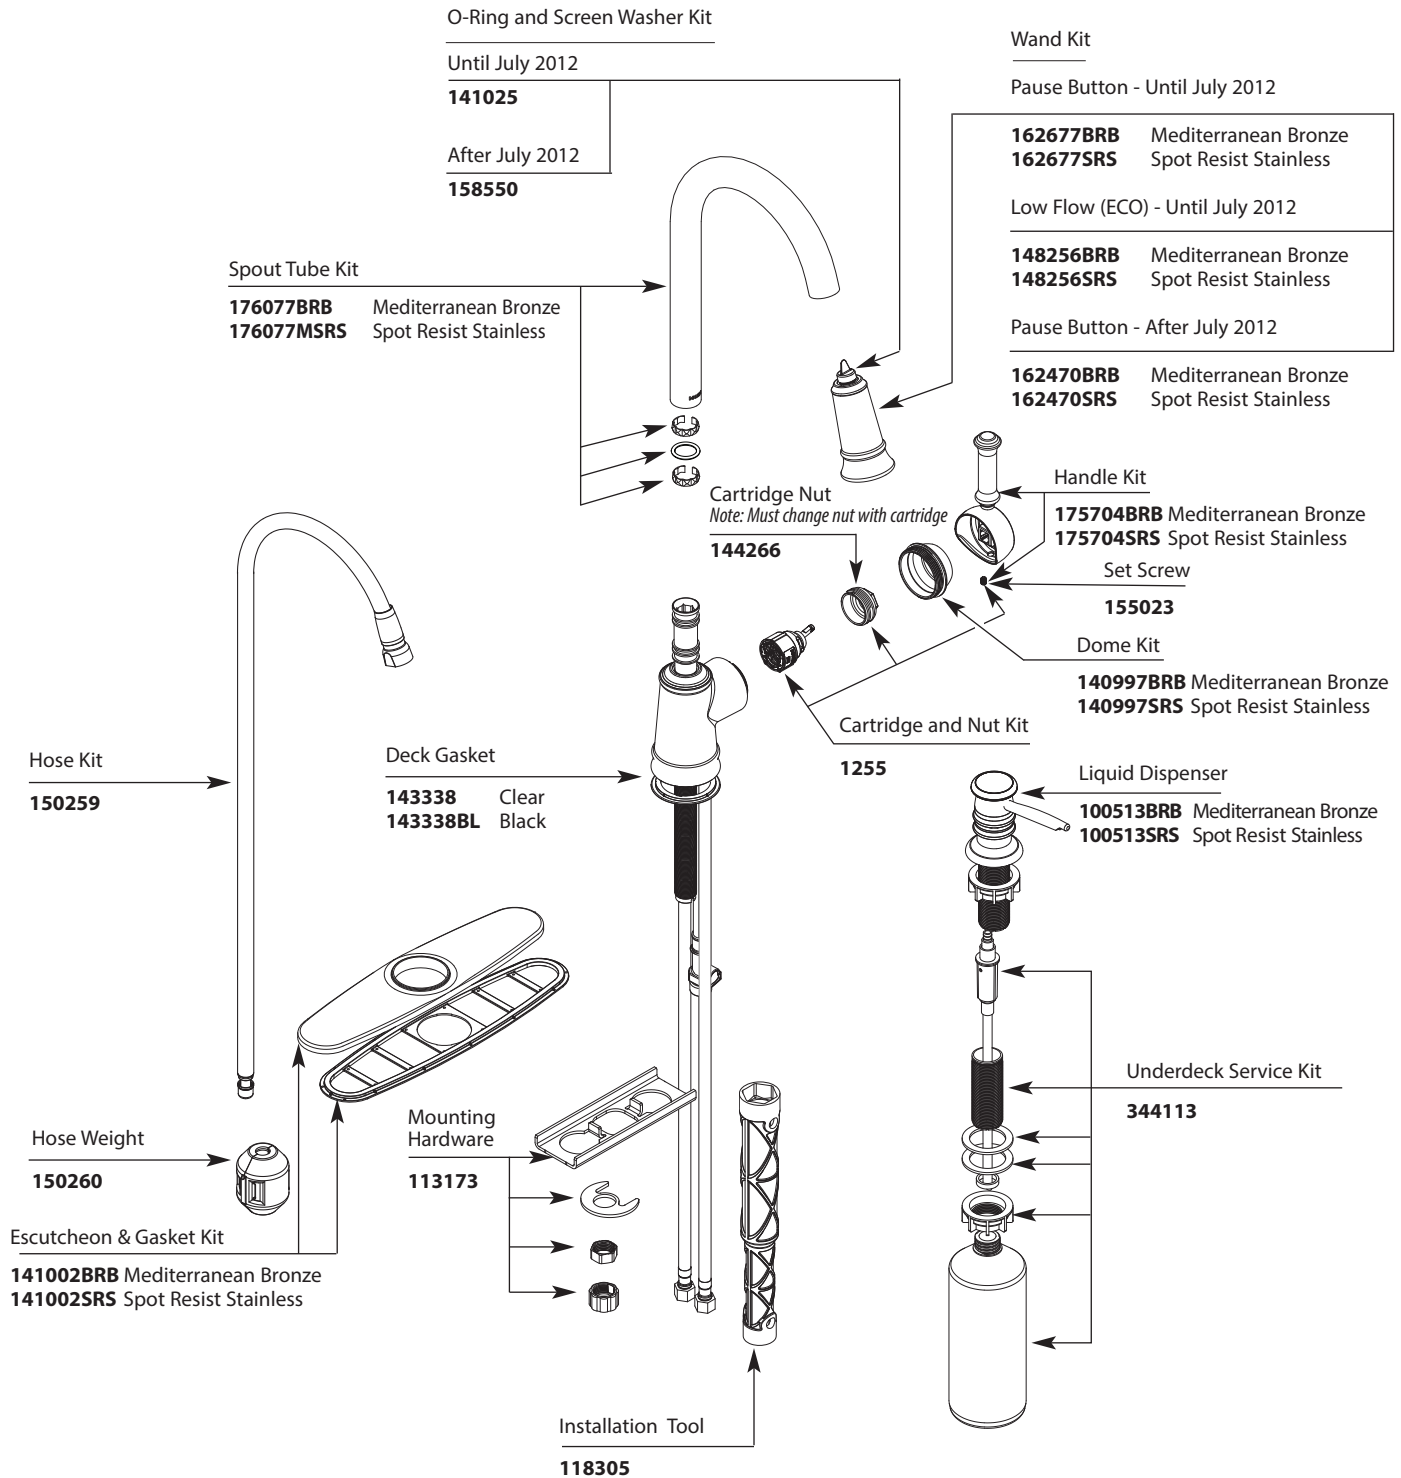

Buy it for looks. Buy it for life.®

■ Order by Part Number

*There is more than 1 version of this model.
Page down to identify the version you have.*

Illustrated Parts

Lindley™ Single-Handle High-Arc Pulldown Kitchen Faucet		
MODEL	TYPE	FINISH
CA87012BRB	Lever	Mediterranean Bronze
CA87012SRS	Lever	Spot Resist Stainless