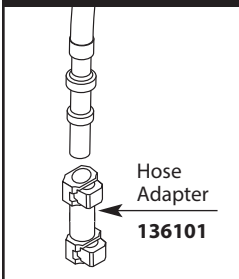

QUICK CONNECTION PRIOR TO 12/2009

HOSE ADAPTER CLIP

Spout Tube Kit
140994CSL Classic Stainless
140994BRB Mediterranean Bronze
140994SRS Spot Resist Stainless