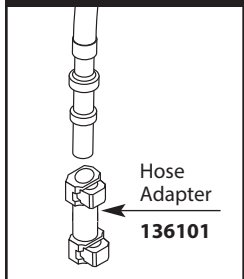

**QUICK CONNECTION
PRIOR TO 12/2009**

HOSE ADAPTER CLIP

O-Ring and Screen Washer Kit

Until July 2012

141025

After July 2012

158550

Spout Tube Kit

168495BRB Mediterranean Bronze
168495SRS Spot Resist Stainless

Wand Kit

Pause Button - Until July 2012

162677BRB Mediterranean Bronze
162677SRS Spot Resist Stainless

Low Flow (ECO) - Until July 2012

148256BRB Mediterranean Bronze
148256SRS Spot Resist Stainless

Pause Button - After July 2012

162470BRB Mediterranean Bronze
162470SRS Spot Resist Stainless