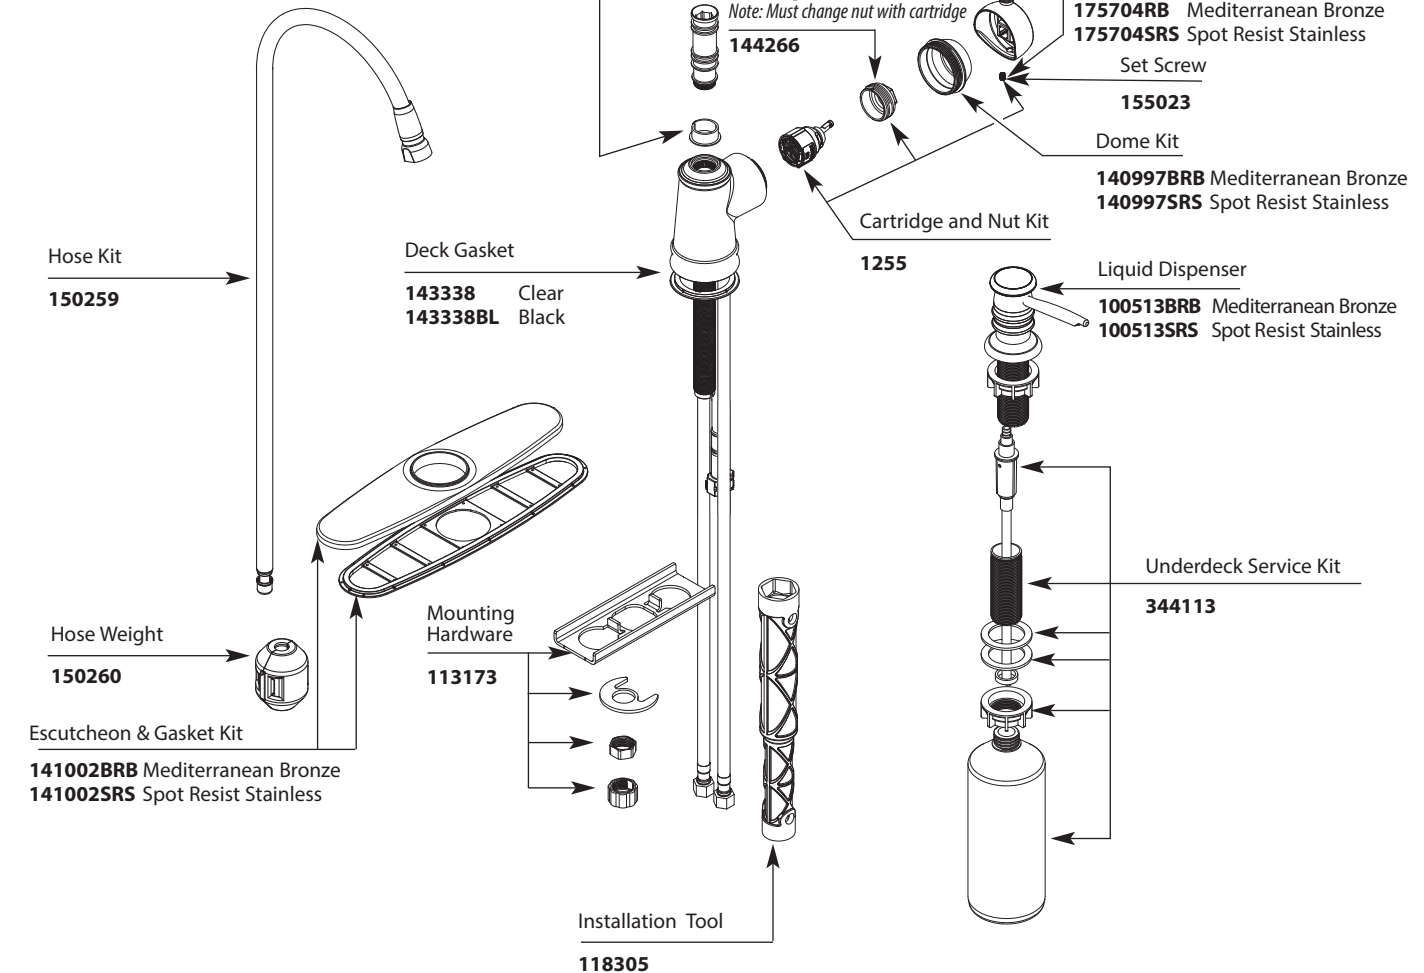

Buy it for looks. Buy it for life.®

■ Order by Part Number

Illustrated Parts

Lindley™		
Single-Handle High-Arc Pulldown Kitchen Faucet		
MODEL	TYPE	FINISH
CA87012BRB	Lever	Mediterranean Bronze
CA87012SRS	Lever	Spot Resist Stainless

**QUICK CONNECTION
PRIOR TO 12/2009**

HOSE ADAPTER CLIP

O-Ring and Screen Washer Kit

Until July 2012

141025

After July 2012

158550

Spout Tube Kit

168495BRB Mediterranean Bronze
168495SRS Spot Resist Stainless

Wand Kit

Pause Button - Until July 2012

162677BRB Mediterranean Bronze
162677SRS Spot Resist Stainless

Low Flow (ECO) - Until July 2012

148256BRB Mediterranean Bronze
148256SRS Spot Resist Stainless

Pause Button - After July 2012

162470BRB Mediterranean Bronze
162470SRS Spot Resist Stainless