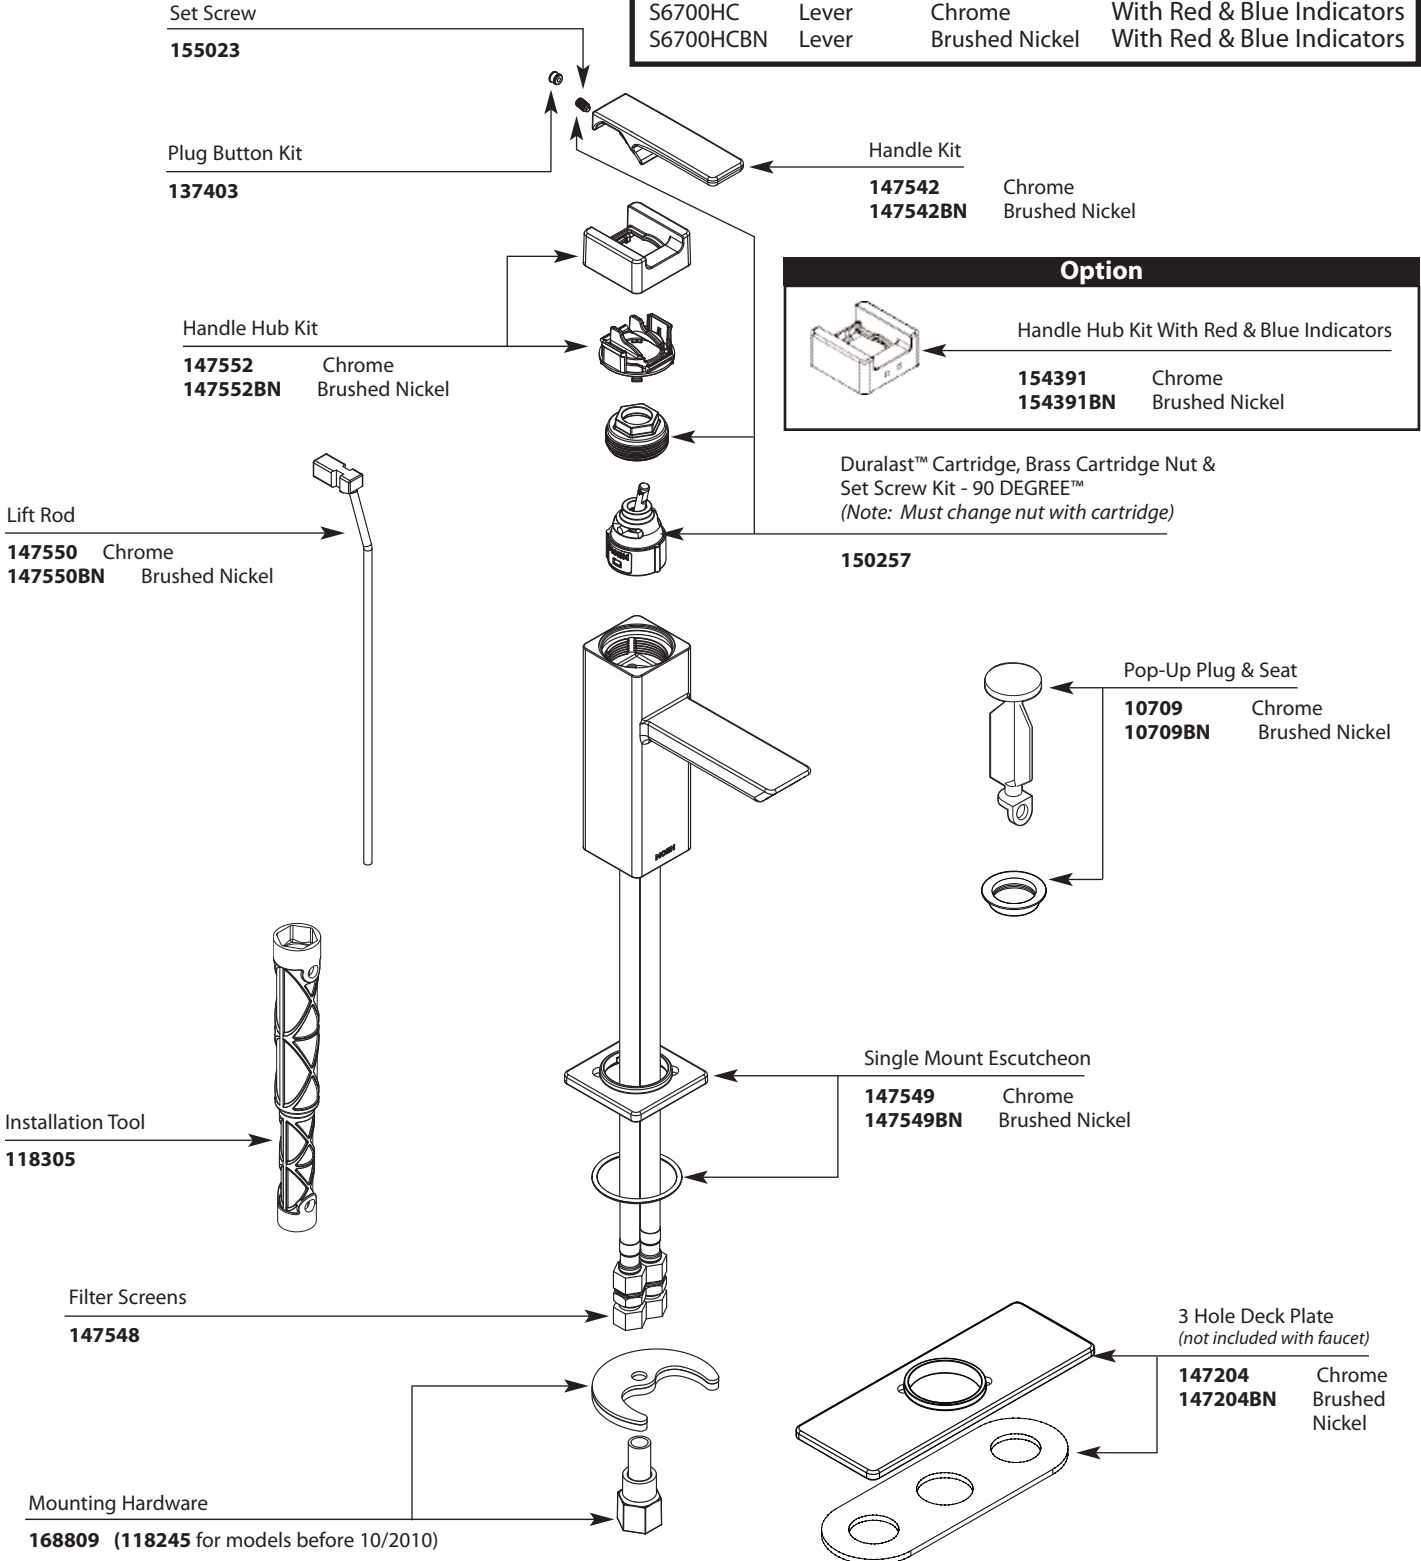

Buy it for looks. Buy it for life.®

■ Order by Part Number

*There is more than 1 version of this model.
Page down to identify the version you have.*

Illustrated Parts

90 DEGREE™ One-Handle Lavatory Faucet			
MODEL	HANDLE	FINISH	
S6700	Lever	Chrome	
S6700BN	Lever	Brushed Nickel	
S6700HC	Lever	Chrome	With Red & Blue Indicators
S6700HCBN	Lever	Brushed Nickel	With Red & Blue Indicators

Buy it for looks. Buy it for life.®

■ Order by Part Number

Illustrated Parts

90 DEGREE™ One-Handle Lavatory Faucet			
MODEL	HANDLE	FINISH	
S6700	Lever	Chrome	
S6700BN	Lever	Brushed Nickel	
S6700HC	Lever	Chrome	With Red & Blue Indicators
S6700HCBN	Lever	Brushed Nickel	With Red & Blue Indicators