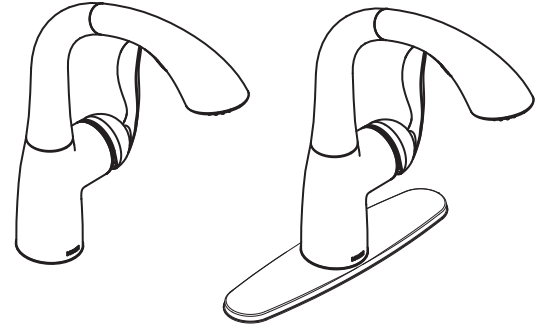

OPERATION

- Lever style handle
- Temperature controlled by 100° arc of handle travel
- Operates with less than 5 lbs. of force
- Operates in stream or spray mode in the pullout or retracted position
- When filling a vessel outside the sink, the pause feature conveniently stops the flow of water as the wand passes over the counter top

FLOW

- Flow is limited to 1.5 gpm (5.7 L/min) at 60 psi

CARTRIDGE

- 1255™ Duralast™ cartridge for Single-Handle Faucets

STANDARDS

- Third party certified to IAPMO Green, ASME A112.18.1/CSA B125.1 and all applicable requirements referenced therein including NSF 61/9
- Meets CalGreen and Georgia SB370 requirements
- Complies with California Proposition 65 and with the Federal Safe Drinking Water Act
- The backflow protection system in the device consists of two independently operating check valves, a primary and a secondary which prevent backflow

- **ADA** for lever handle

WARRANTY

- Lifetime limited warranty against leaks, drips and finish defects to the original consumer purchaser
- 5 year warranty if used in commercial installations

Specifications

ARBOR™ Single Handle High Arc Pullout Kitchen Faucet

Models: 7294 series

NOTE: THIS FAUCET IS DESIGNED TO BE INSTALLED THRU 1 OR 3 HOLES, 1-1/2" (38mm) MIN. DIA.