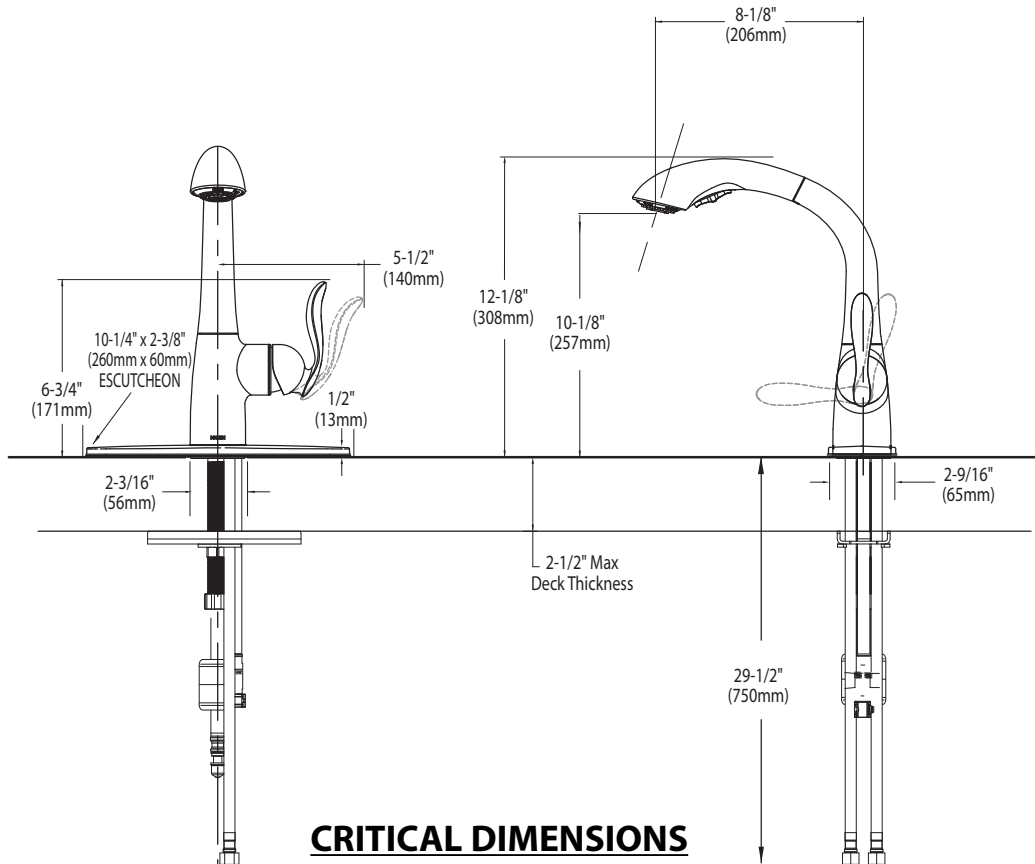

Buy it for looks. Buy it for life.®

**FAUCET DESCRIPTION**

- Metal construction with various finishes identified by suffix
- Hydrolock® quick connect installation
- Pullout spray with 59" braided hose
- Flexible supply lines with 3/8" compression fittings
- High arc spout provides height and reach to fill or clean large pots while pull out wand provides the maneuverability for cleaning or rinsing
- 360° rotating spout

**OPERATION**

- Lever style handle
- Temperature controlled by 100° arc of handle travel
- Operates with less than 5 lbs. of force
- Operates in stream or spray mode in the pullout or retracted position
- When filling a vessel outside the sink, the pause feature conveniently stops the flow of water as the wand passes over the counter top

**FLOW**

- Flow is limited to 1.5 gpm (5.7 L/min) at 60 psi

**CARTRIDGE**

- 1255™ Duralast™ cartridge for Single-Handle Faucets

**STANDARDS**

- Third party certified to IAPMO Green, ASME A112.18.1/CSA B125.1 and all applicable requirements referenced therein including NSF 61/9
- Meets CalGreen and Georgia SB370 requirements
- Complies with California Proposition 65 and with the Federal Safe Drinking Water Act
- The backflow protection system in the device consists of two independently operating check valves, a primary and a secondary which prevent backflow

## ARBOR™ Single Handle High Arc Pullout Kitchen Faucet

**Models:** 7294 series

**NOTE:** THIS FAUCET IS DESIGNED TO BE INSTALLED THRU 1 OR 3 HOLES, 1-1/2" (38mm) MIN. DIA.