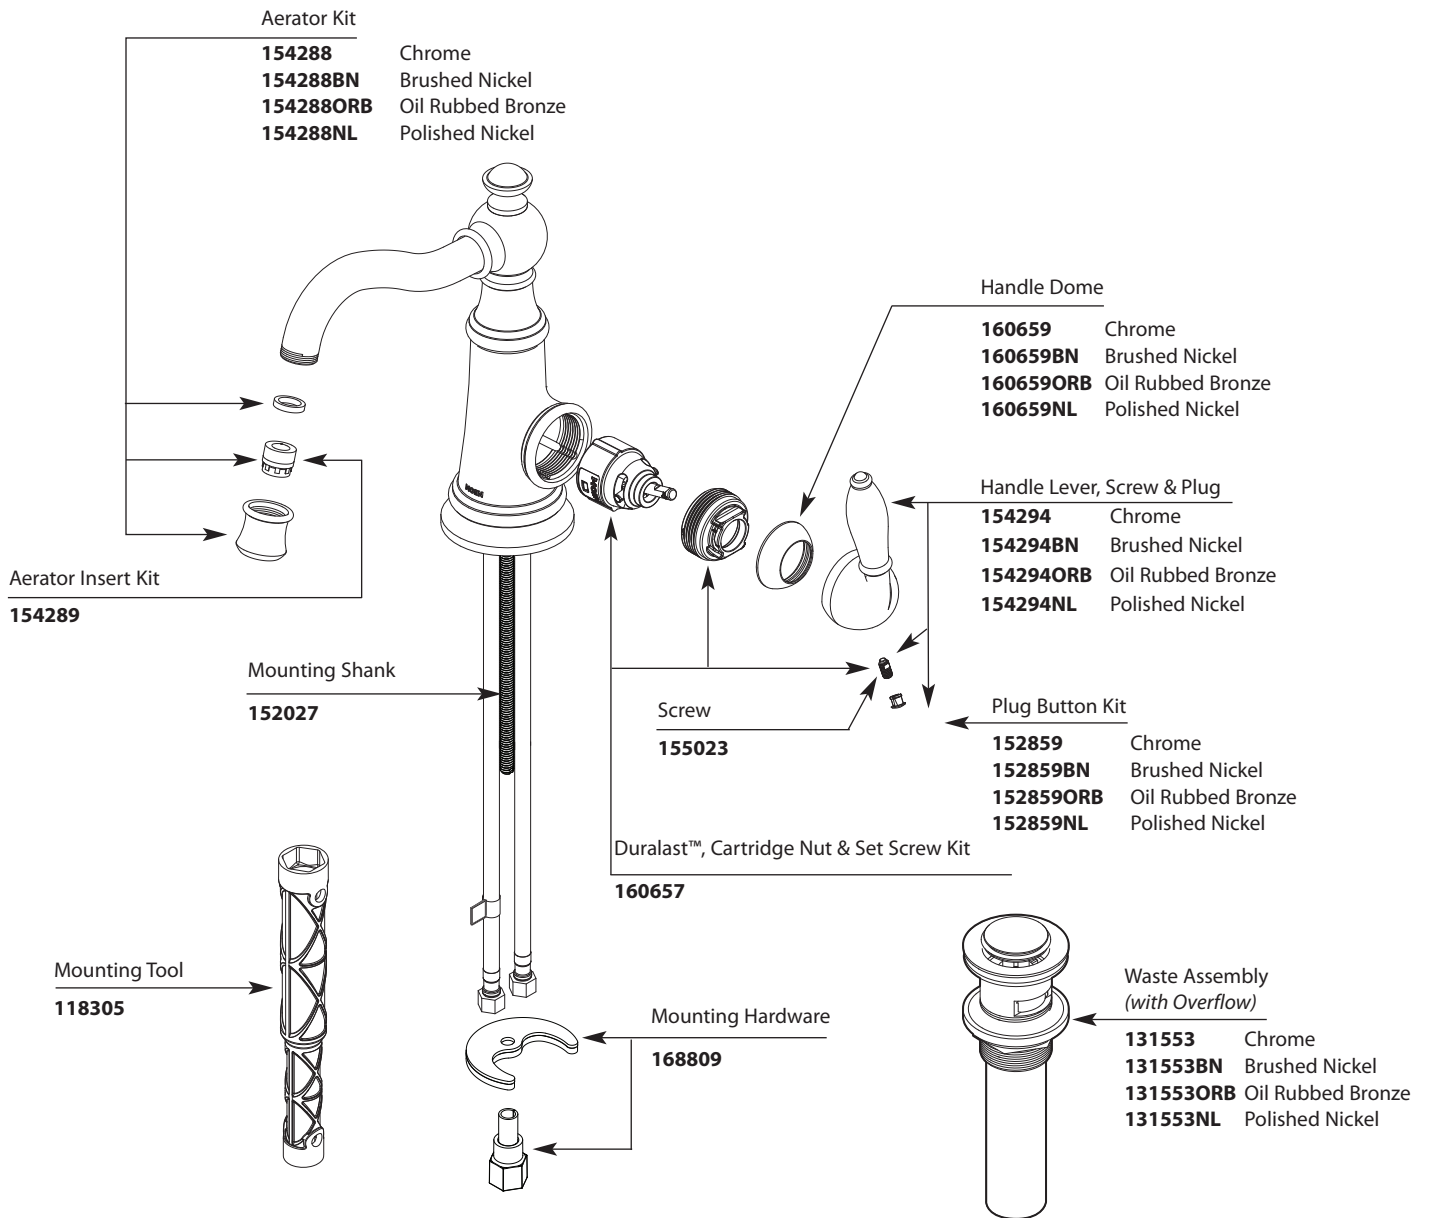

Buy it for looks. Buy it for life.®

Illustrated Parts

■ Order by Part Number

*There is more than 1 version of this model.
Page down to identify the version you have.*

WEYMOUTH™		
Single-Handle Lavatory Faucet		
MODEL	HANDLE	FINISH
S42107	Lever	Chrome
S42107BN	Lever	Brushed Nickel
S42107ORB	Lever	Oil Rubbed Bronze
S42107NL	Lever	Polished Nickel

Buy it for looks. Buy it for life.®

■ Order by Part Number

Illustrated Parts

WEYMOUTH™		
Single-Handle Lavatory Faucet		
MODEL	HANDLE	FINISH
S42107	Lever	Chrome
S42107BN	Lever	Brushed Nickel
S42107ORB	Lever	Oil Rubbed Bronze
S42107NL	Lever	Polished Nickel