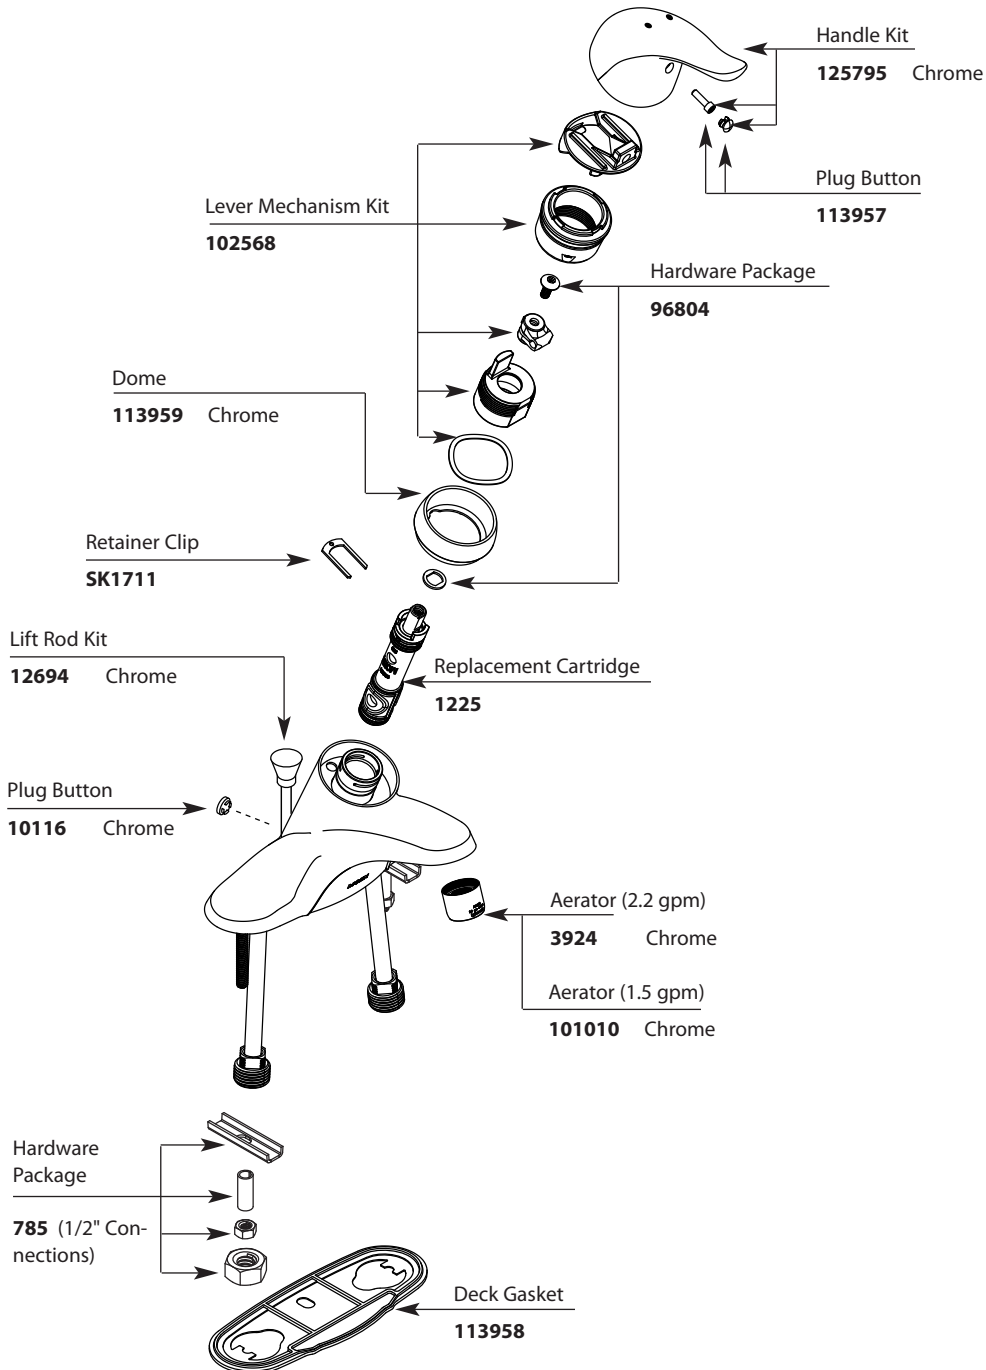

Buy it for looks. Buy it for life.®

■ Order by Part Number

*There is more than 1 version of this model.
Page down to identify the version you have.*

Illustrated Parts

CHATEAU® Single-Handle Lavatory Faucet		
MODEL	HANDLE	FINISH
L4635	Lever	Chrome
L4605	Lever	Chrome
L64635	Lever	Chrome

TO ORDER PARTS CALL: 1-800-BUY-MOEN

www.moen.com

Illustrated Parts

Buy it for looks. Buy it for life.®

CHATEAU® Single-Handle Lavatory Faucet					
MODEL	HANDLE	FINISH	MODEL	HANDLE	FINISH
L4621	Lever	Chrome	L64621	Lever	Chrome
L4621CP	Lever	Chrome/Pol. Brass	L64621P	Lever	Polished Brass
L4621P	Lever	Polished Brass	L64621W	Lever	Glacier
L4601	Lever	Chrome	L64620	Lever	Chrome
L64601	Lever	Chrome	L64635	Lever	Chrome
L4605	Lever	Chrome			
L4635	Lever	Chrome			