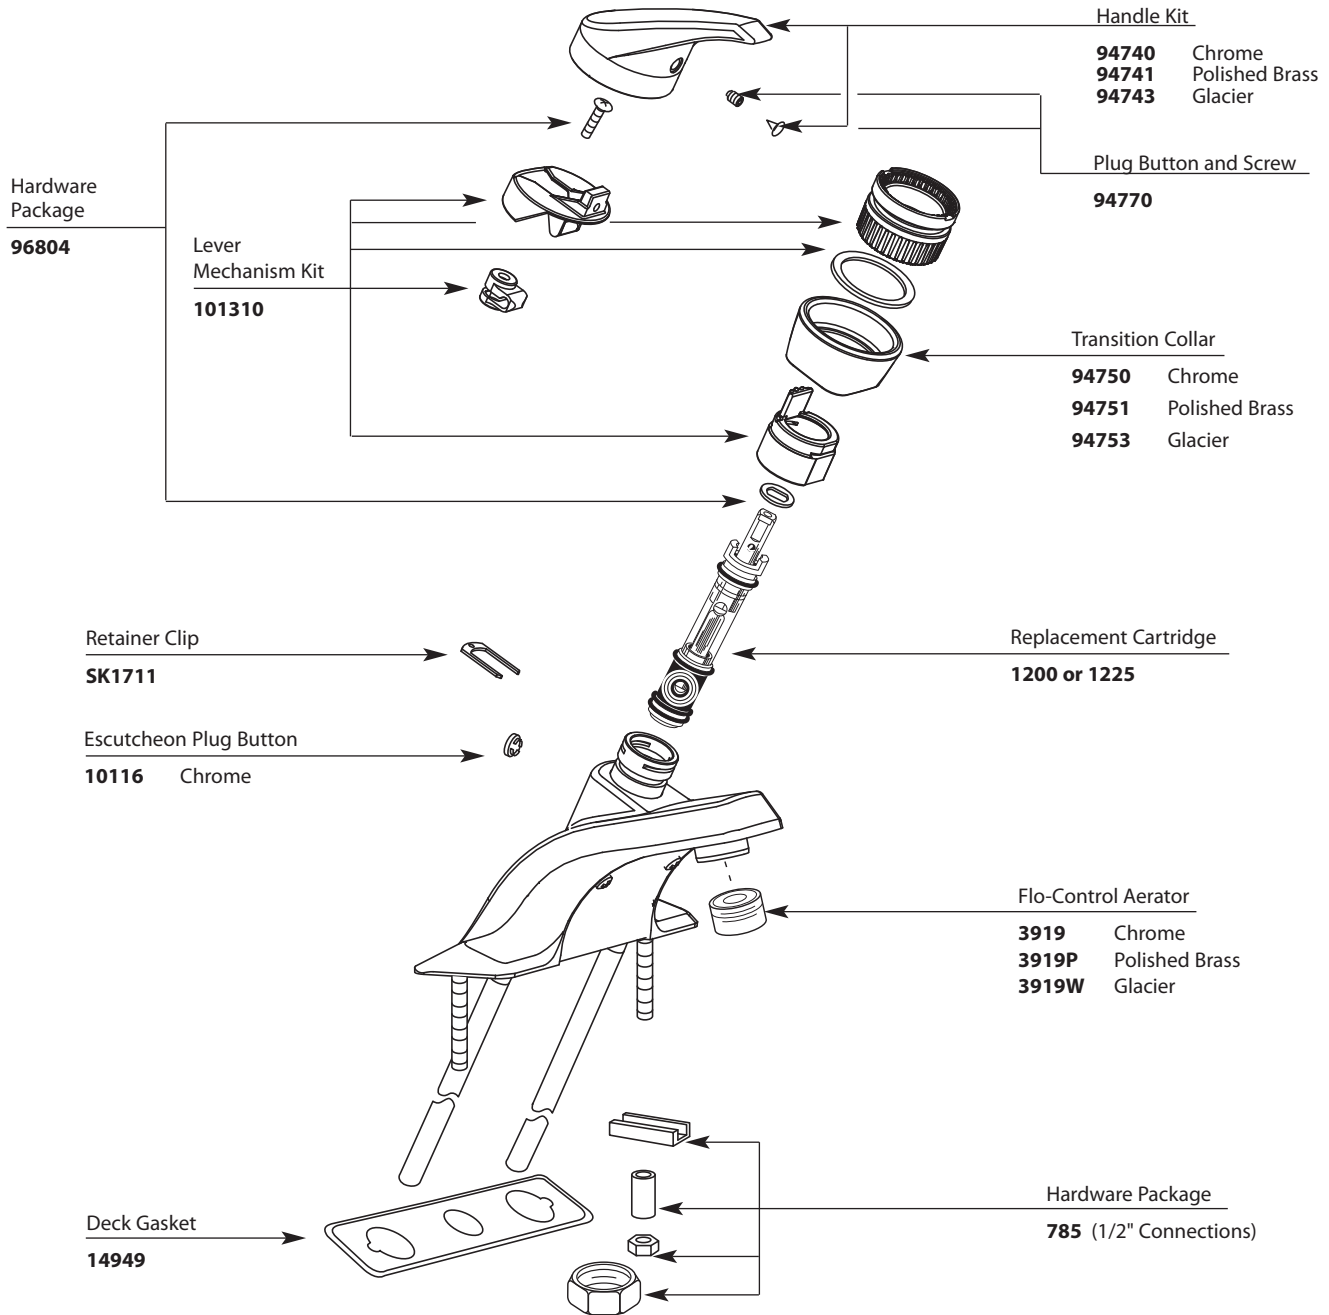

Buy it for looks. Buy it for life.®

■ Order by Part Number

*There is more than 1 version of this model.
Page down to identify the version you have.*

Illustrated Parts

CHATEAU® Single-Handle Lavatory Faucet		
MODEL	HANDLE	FINISH
L4635	Lever	Chrome
L4605	Lever	Chrome
L64635	Lever	Chrome

TO ORDER PARTS CALL: 1-800-BUY-MOEN

www.moen.com

Illustrated Parts

Buy it for looks. Buy it for life.®

CHATEAU® Single-Handle Lavatory Faucet					
MODEL	HANDLE	FINISH	MODEL	HANDLE	FINISH
L4621	Lever	Chrome	L64621	Lever	Chrome
L4621CP	Lever	Chrome/Pol. Brass	L64621P	Lever	Polished Brass
L4621P	Lever	Polished Brass	L64621W	Lever	Glacier
L4601	Lever	Chrome	L64620	Lever	Chrome
L64601	Lever	Chrome	L64635	Lever	Chrome
L4605	Lever	Chrome			
L4635	Lever	Chrome			