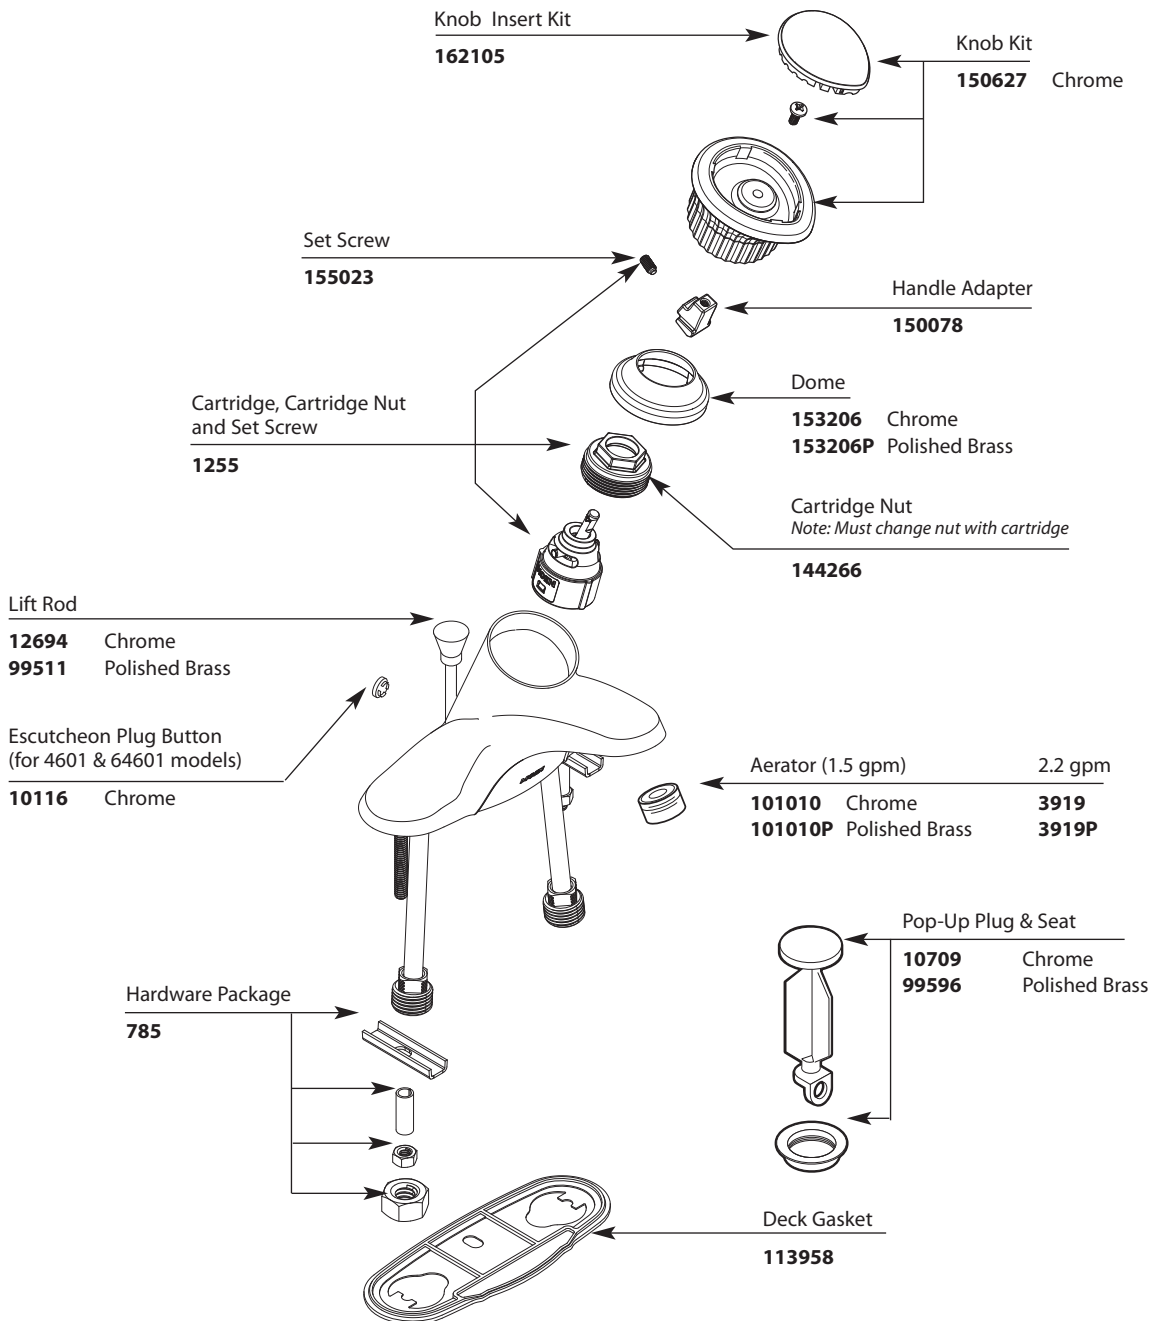

# Illustrated Parts

■ Order by Part Number

*There is more than 1 version of this model.  
Page down to identify the version you have.*

CHATEAU® Single-Handle Lavatory Faucet			
MODEL		WASTE	FINISH
4601	Lav 1/2" connections	None	Chrome
4621	Lav 1/2" connections	Metallic	Chrome
4621P	Lav 1/2" connections	Metallic	Polished Brass
4625	Lav 3/8" flex supplies	Metallic	Chrome
64601	Lav 1/2" connections	None	Chrome
64620	Lav 1/2" connections	Metallic	Chrome
64621	Lav 1/2" connections	50/50	Chrome
64625	Lav 3/8" flex supplies	50/50	Chrome

# Illustrated Parts

■ Order by Part Number

<b>CHATEAU®</b>			
<b>Single-Handle Lavatory Faucet</b>			
<u>MODEL</u>		<u>WASTE</u>	<u>FINISH</u>
4601	Lav 1/2" connections	None	Chrome
4621	Lav 1/2" connections	Metallic	Chrome
4621P	Lav 1/2" connections	Metallic	Polished Brass
4625	Lav 1/2" connections	Metallic	Chrome
64601	Lav 16" supplies	None	Chrome
64620	Lav 1/2" connections	Metallic	Chrome
64621	Lav 1/2" connections	50/50	Chrome
64624	Lav 16" supplies	Metallic	Chrome
64625	Lav 16" supplies	50/50	Chrome </tr

MOEN, CHATEAU, 300025268