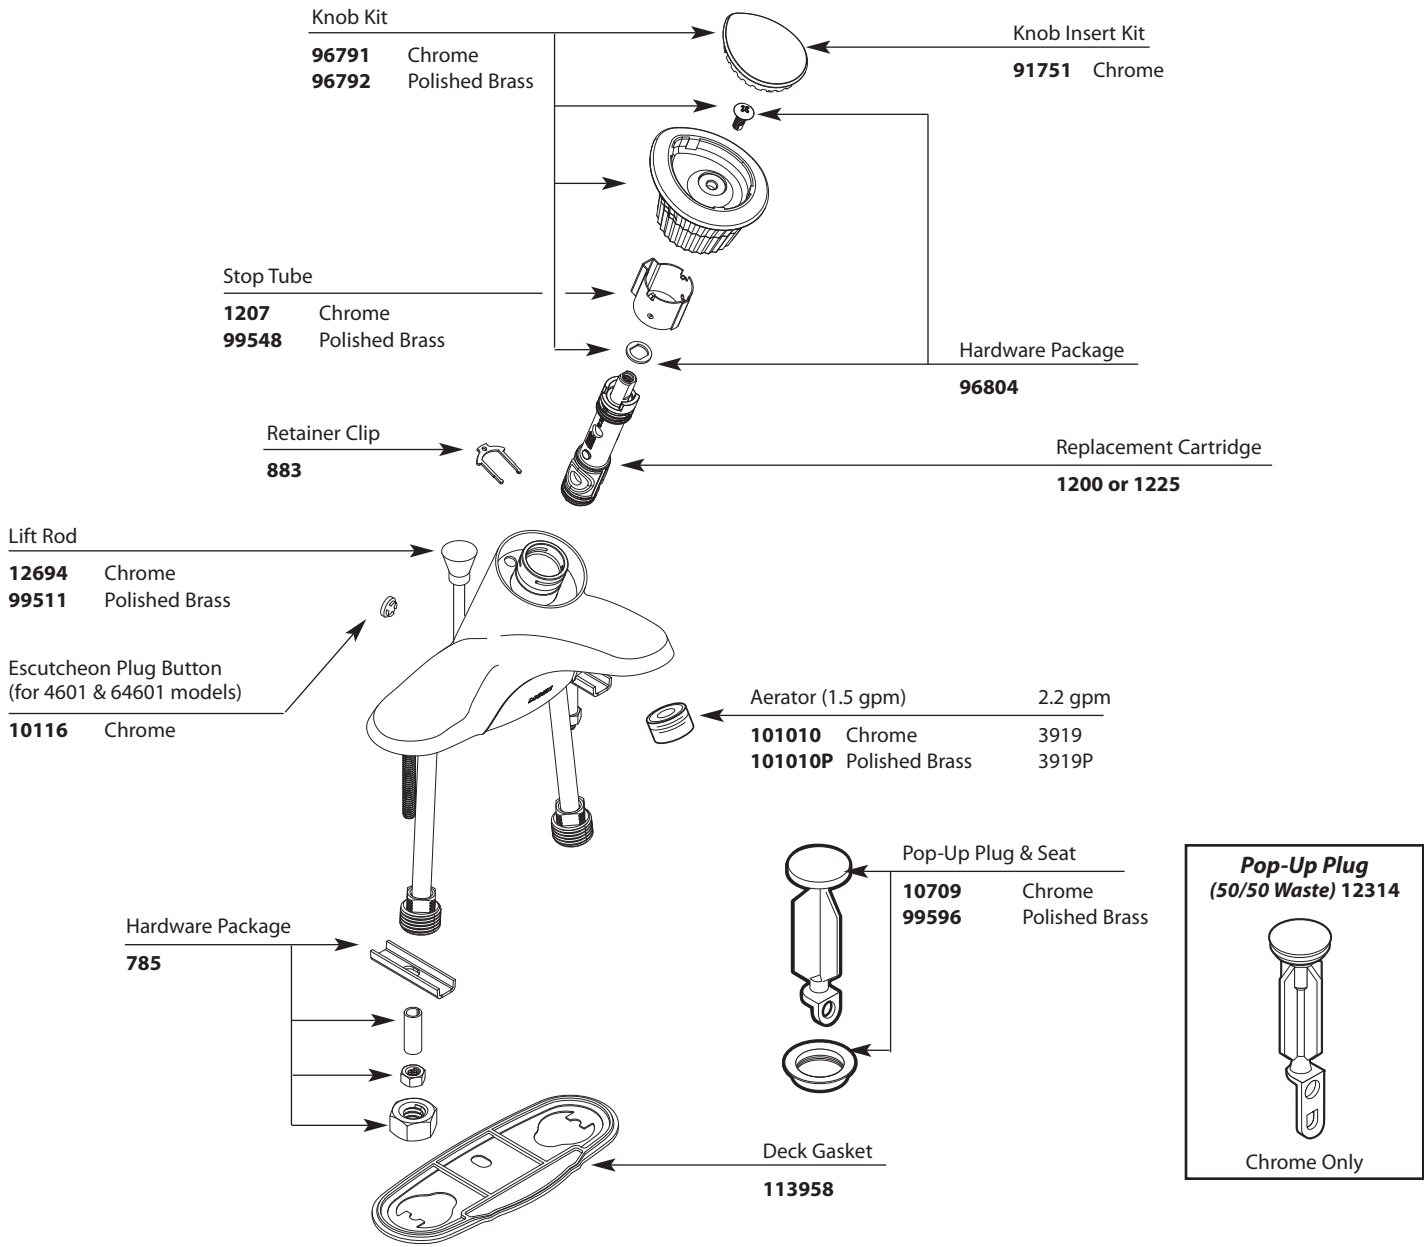

# Illustrated Parts

■ Order by Part Number

*There is more than 1 version of this model.  
Page down to identify the version you have.*

CHATEAU® Single-Handle Lavatory Faucet			
MODEL		WASTE	FINISH
4601	Lav 1/2" connections	None	Chrome
4621	Lav 1/2" connections	Metallic	Chrome
4621P	Lav 1/2" connections	Metallic	Polished Brass
4625	Lav 3/8" flex supplies	Metallic	Chrome
64601	Lav 1/2" connections	None	Chrome
64620	Lav 1/2" connections	Metallic	Chrome
64621	Lav 1/2" connections	50/50	Chrome
64625	Lav 3/8" flex supplies	50/50	Chrome

# Illustrated Parts

■ Order by Part Number

<b>CHATEAU®</b>			
<b>Single-Handle Lavatory Faucet</b>			
<u>MODEL</u>		<u>WASTE</u>	<u>FINISH</u>
4601	Lav 1/2" connections	None	Chrome
4621	Lav 1/2" connections	Metallic	Chrome
4621P	Lav 1/2" connections	Metallic	Polished Brass
4625	Lav 1/2" connections	Metallic	Chrome
64601	Lav 16" supplies	None	Chrome
64620	Lav 1/2" connections	Metallic	Chrome
64621	Lav 1/2" connections	50/50	Chrome
64624	Lav 16" supplies	Metallic	Chrome
64625	Lav 16" supplies	50/50	Chrome </tr