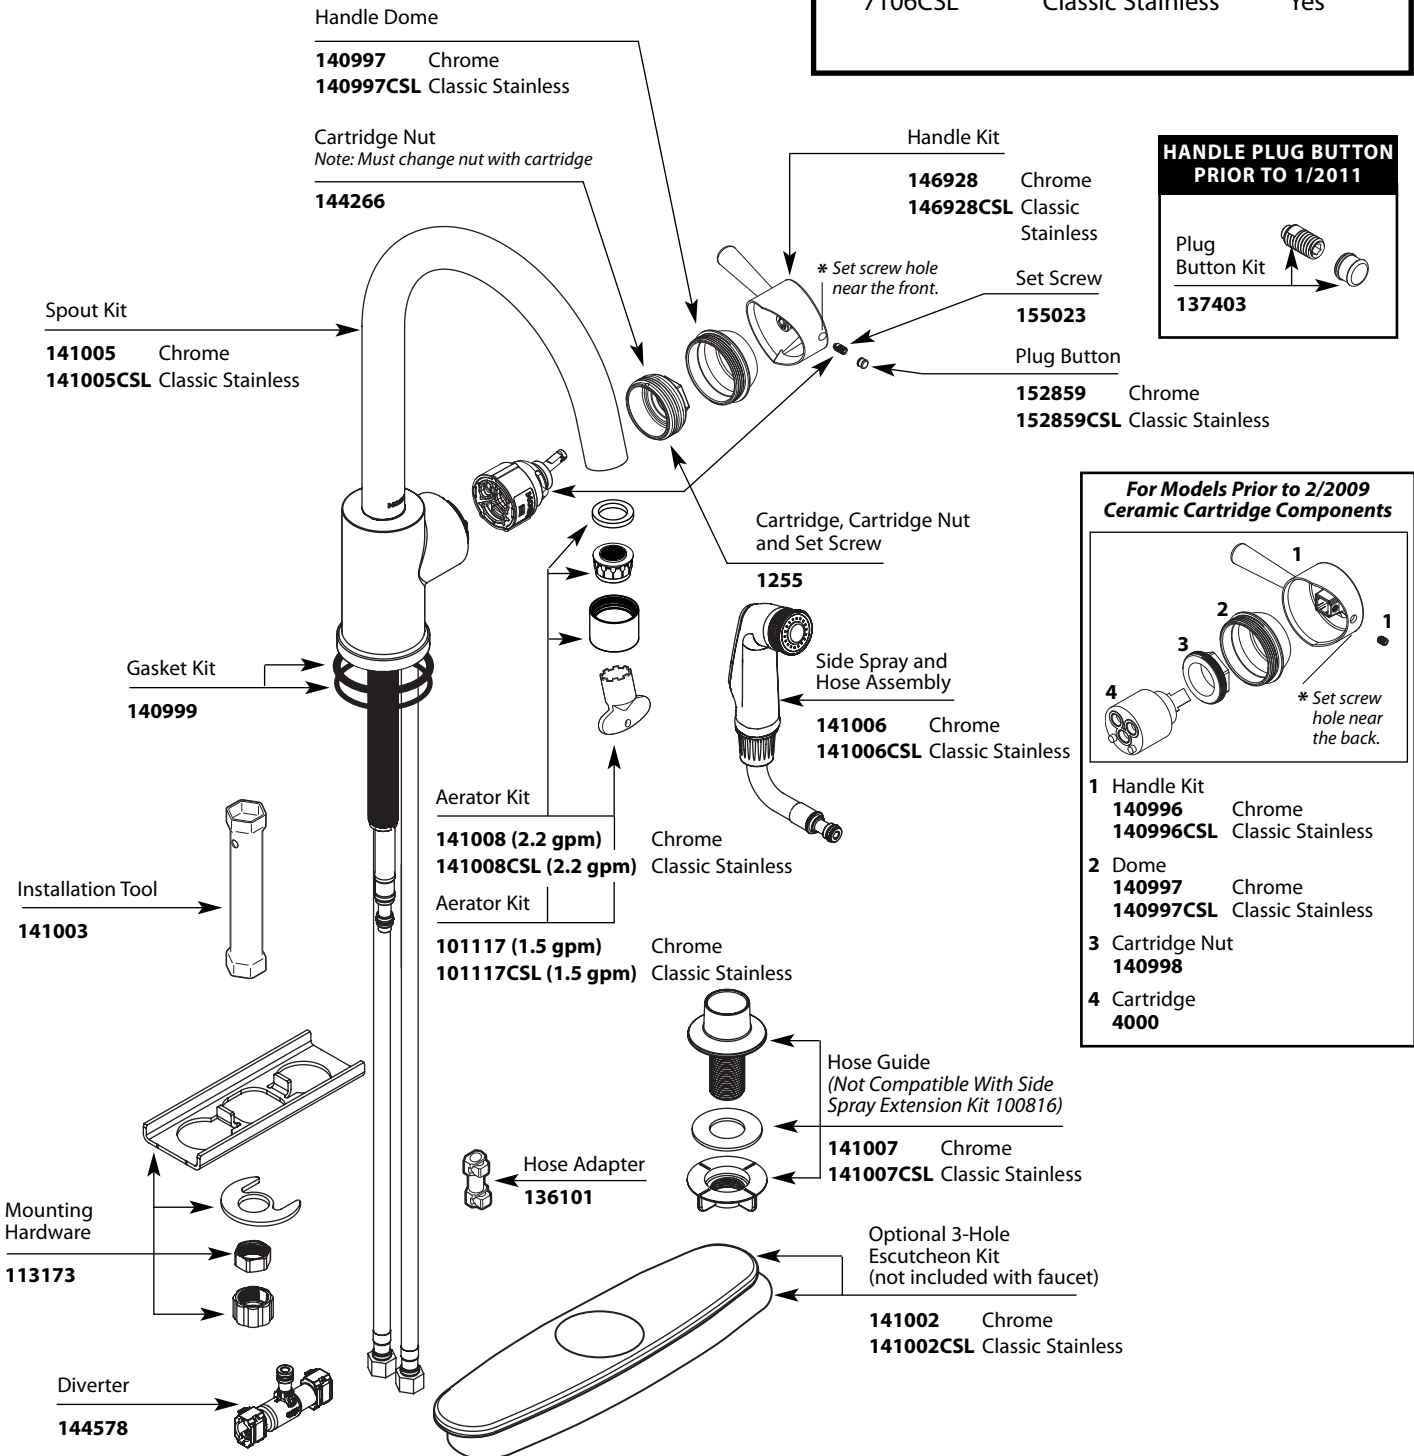

Buy it for looks. Buy it for life.®

Illustrated Parts

Order by Part Number

There is more than 1 version of this model.
Page down to identify the version you have.

This page is for models **after 02/2009**

LEVEL™		
Single-Handle Kitchen Faucet		
<u>MODELS</u>	<u>FINISH</u>	<u>w/SPRAY</u>
7100	Chrome	No
7100CSL	Classic Stainless	No
7106	Chrome	Yes
7106CSL	Classic Stainless	Yes

For Models Prior to 2/2009 Ceramic Cartridge Components

1 Handle Kit
140996 Chrome
140996CSL Classic Stainless

2 Dome
140997 Chrome
140997CSL Classic Stainless

3 Cartridge Nut
140998

4 Cartridge
4000

* Set screw hole near the back.