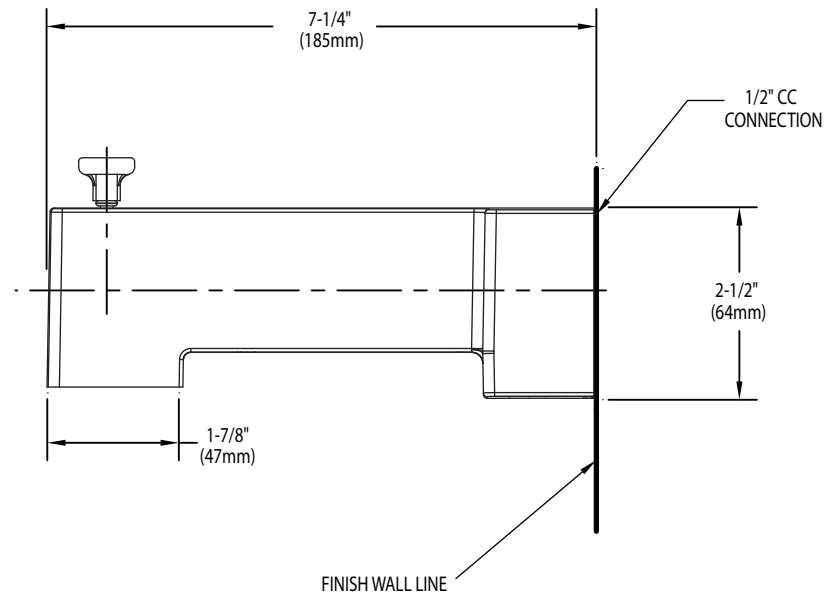

## DESCRIPTION

- Metal construction with various finishes identified by suffix
- Designed to be installed on a 1/2" pipe slip fit-CC connection

## 90 DEGREE™ Tub Spouts 1/2" Slip Fit

**Diverter:** S3896 series

**Tub Filler:** S3898 series

## CRITICAL DIMENSIONS

(DO NOT SCALE)