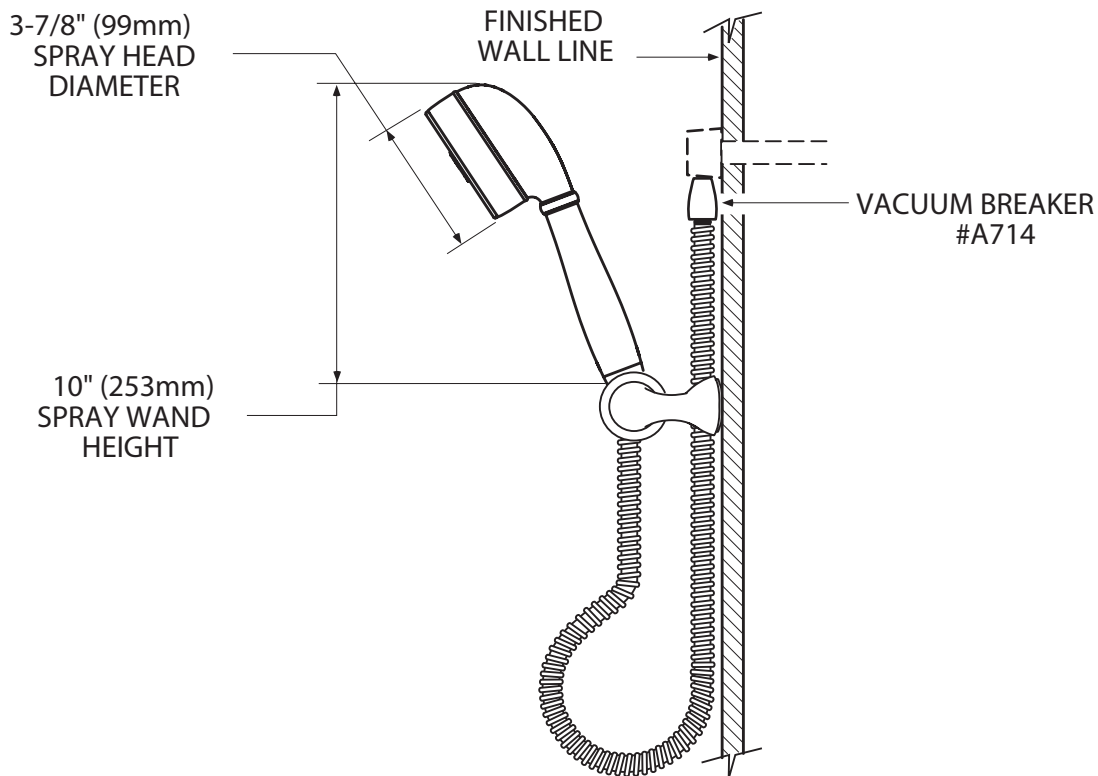

Buy it for looks. Buy it for life.®

Specifications

DESCRIPTION

- Various finishes identified by suffix
- Handheld shower (non-metallic)
- 69" double interlock spiral hose (metal)
- Vacuum breaker
- Adjustable wall bracket

OPERATION

- 4-Function massage, fine, full and combined (massage and full): rotate outer ring to select
- Wall bracket rotates to adjust angle of hand shower

FLOW

- Designed to deliver 2.5 gpm (9.5 L/min) at 80 psi

4-Function Massaging Handshower with Bracket and Hose

Models: 3836 series

CRITICAL DIMENSIONS

(DO NOT SCALE)