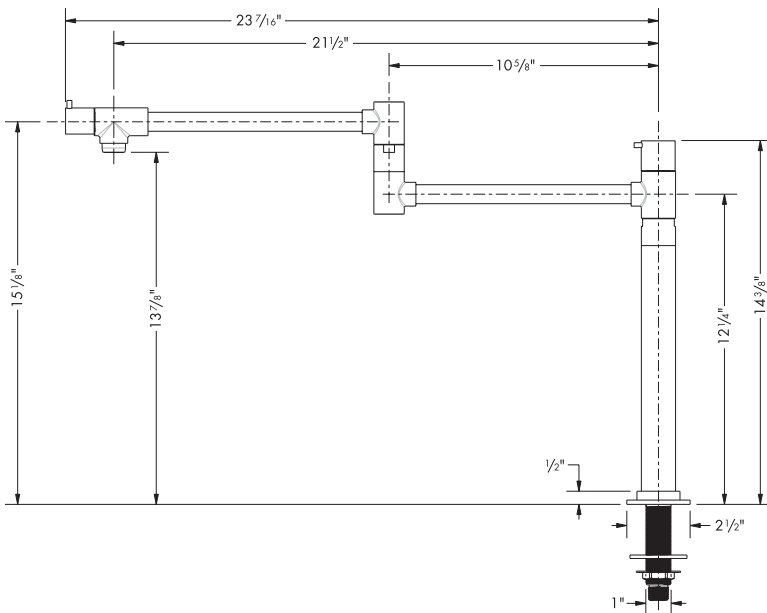

## Installation Notes

- Requires 1/2" NPSM connection hose
- Allow sufficient space for escutcheon

The measurements shown are for reference only.

Products and specifications shown are subject to change without notice.

Specification sheet revised 4/2008