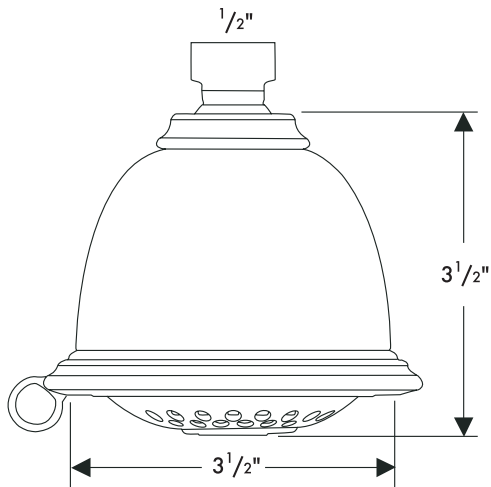

Product Features

- Traditional design
- Two spray modes: full and massage
- Rubit™ cleaning system
- 40 no-clog spray channels
- 2.5 gpm max.

Code Compliance

This unit meets or exceeds the following:

- ASME A112.18.1
- CSA B125.1
- Listed by IAPMO