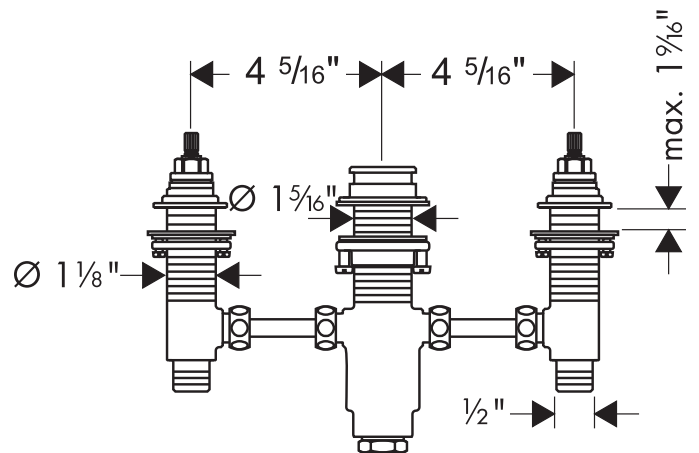

Rough, 3-Hole Roman Tub 06607000

Product Specification

Brass construction

90° ceramic cartridges

Connecting tubes are type "K" copper tubing. The plumber may provide his own copper tubing if a custom installation is desired.

Max. flow rate @ 44 psi approx. 10 gpm

Hole sizes

valves $1 \frac{1}{4}''$

spout $1 \frac{3}{8}''$

spout pin $\frac{3}{16}''$

Max. mounting surface thickness $1 \frac{9}{16}''$

Trim not included

Requires $\frac{1}{2}''$ supply lines (not included)