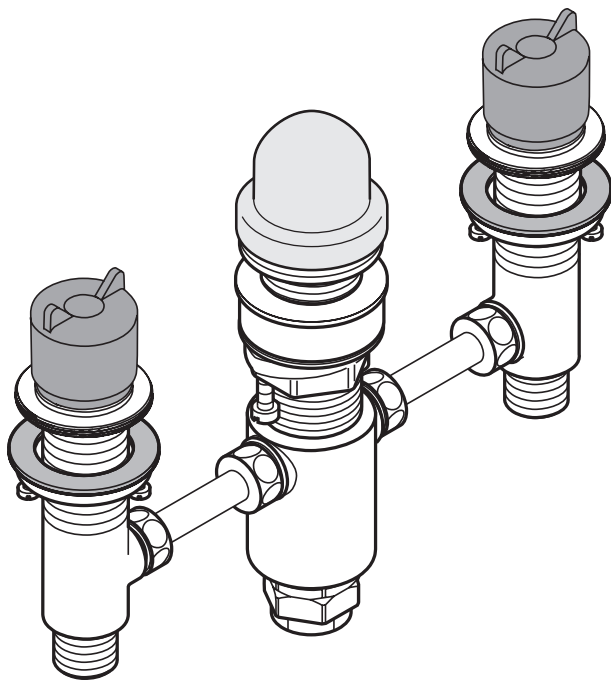

Rough, 3-Hole Roman Tub 06607000

Product Specification

Brass construction

90° ceramic cartridges

Connecting tubes are type "K" copper tubing. The plumber may provide his own copper tubing if a custom installation is desired.

Max. flow rate @ 44 psi approx. 10 gpm

Hole sizes

valves $1 \frac{1}{4}''$

spout $1 \frac{3}{8}''$

spout pin $\frac{3}{16}''$

Max. mounting surface thickness $1 \frac{9}{16}''$

Trim not included

Requires $\frac{1}{2}''$ supply lines (not included)