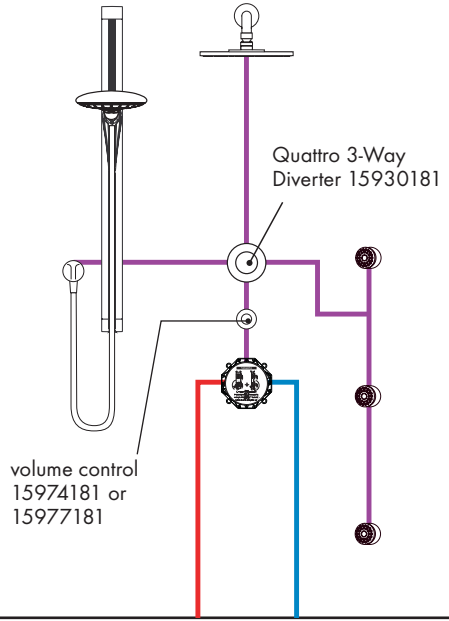

Hansgrohe Thermostat with Shut Off Valve

One-function Shower

Two-function Shower

Three-function Shower

Hansgrohe Thermostat with Shut Off Valve / Diverter

Two-function Shower

Tub/Shower

Do not use a diverter spout.

Hansgrohe Pressure Balance Valve

One-function Shower

Two-function Shower

Tub/Shower

**Axor Thermostatic Mixer
One-function Shower**

Two-function Shower

**Axor Thermostatic Mixer
Two-function Shower**

Tub/Shower

Do not use
a diverter
spout.

**Axor Thermostatic Mixer
 Tub/Shower**

 Do not use
 a diverter
 spout.

Three-function Shower

**Axor Thermostatic Mixer
 Three-function Shower**

Shower with Rainfall