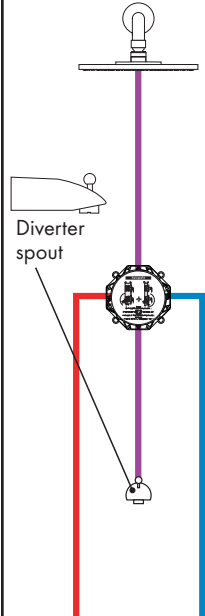

Hansgrohe Thermostat with Shut Off Valve

One-function Shower

Two-function Shower

Three-function Shower

Hansgrohe Thermostat with Shut Off Valve / Diverter

Two-function Shower

Tub/Shower

Do not use a diverter spout.

Hansgrohe Pressure Balance Valve

One-function Shower

Two-function Shower

Tub/Shower

**Axor Thermostatic Mixer
One-function Shower**

Two-function Shower

**Axor Thermostatic Mixer
Two-function Shower**

Tub/Shower

Do not use
a diverter
spout.

**Axor Thermostatic Mixer
 Tub/Shower**

 Do not use
 a diverter
 spout.

Three-function Shower

**Axor Thermostatic Mixer
 Three-function Shower**

Shower with Rainfall