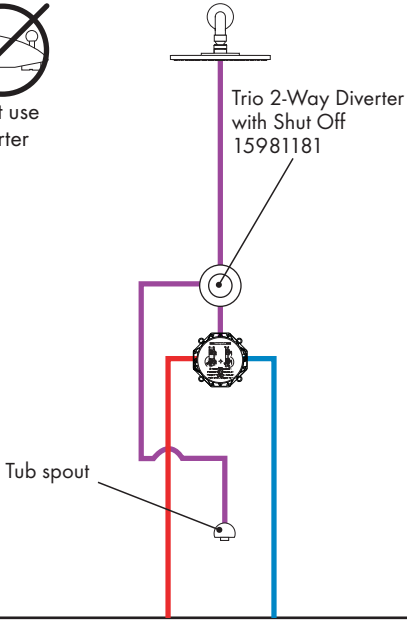

Hansgrohe Thermostat with Shut Off Valve

One-function Shower

Two-function Shower

Three-function Shower

Hansgrohe Thermostat with Shut Off Valve / Diverter

Two-function Shower

Tub/Shower

Do not use a diverter spout.

Hansgrohe Pressure Balance Valve

One-function Shower

Two-function Shower

Tub/Shower

**Axor Thermostatic Mixer
One-function Shower**

Two-function Shower

**Axor Thermostatic Mixer
Two-function Shower**

Tub/Shower

Do not use
a diverter
spout.

**Axor Thermostatic Mixer
 Tub/Shower**

 Do not use
 a diverter
 spout.

Three-function Shower

**Axor Thermostatic Mixer
 Three-function Shower**

Shower with Rainfall