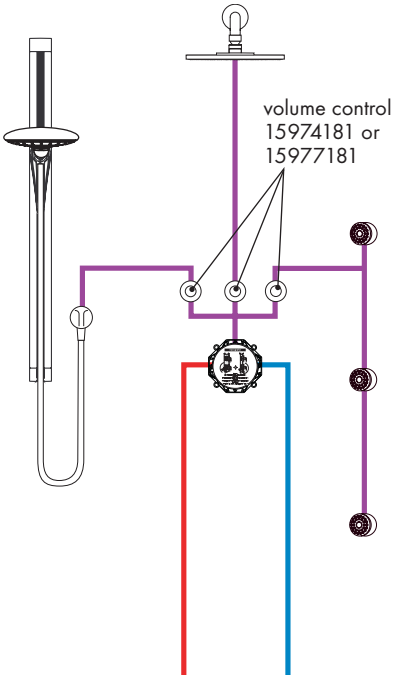

Hansgrohe Thermostat with Shut Off Valve

One-function Shower

Two-function Shower

Three-function Shower

Hansgrohe Thermostat with Shut Off Valve / Diverter

Two-function Shower

Tub/Shower

Do not use a diverter spout.

Hansgrohe Pressure Balance Valve

One-function Shower

Two-function Shower

Tub/Shower

**Axor Thermostatic Mixer
One-function Shower**

Two-function Shower

**Axor Thermostatic Mixer
Two-function Shower**

Tub/Shower

Do not use
a diverter
spout.

**Axor Thermostatic Mixer
 Tub/Shower**

 Do not use
 a diverter
 spout.

Three-function Shower

**Axor Thermostatic Mixer
 Three-function Shower**

Shower with Rainfall