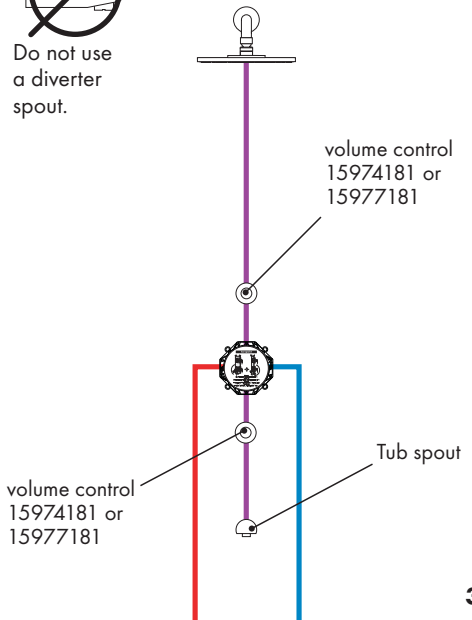

Hansgrohe Thermostat with Shut Off Valve

One-function Shower

Two-function Shower

Three-function Shower

Hansgrohe Thermostat with Shut Off Valve / Diverter

Two-function Shower

Tub/Shower

Do not use a diverter spout.

Hansgrohe Pressure Balance Valve

One-function Shower

Two-function Shower

Tub/Shower

**Axor Thermostatic Mixer
One-function Shower**

Two-function Shower

**Axor Thermostatic Mixer
Two-function Shower**

Tub/Shower

Do not use
a diverter
spout.

**Axor Thermostatic Mixer
 Tub/Shower**

 Do not use
 a diverter
 spout.

Three-function Shower

**Axor Thermostatic Mixer
 Three-function Shower**

Shower with Rainfall