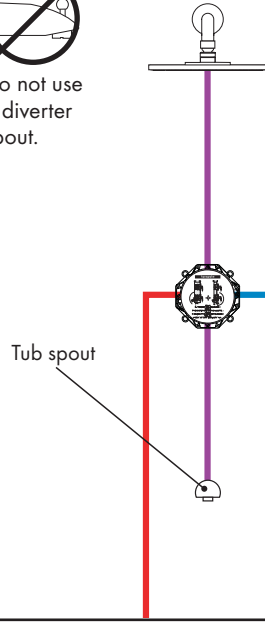

Hansgrohe Thermostat with Shut Off Valve

One-function Shower

Two-function Shower

Three-function Shower

Hansgrohe Thermostat with Shut Off Valve / Diverter

Two-function Shower

Tub/Shower

Do not use a diverter spout.

Hansgrohe Pressure Balance Valve

One-function Shower

Two-function Shower

Tub/Shower

**Axor Thermostatic Mixer
One-function Shower**

Two-function Shower

**Axor Thermostatic Mixer
Two-function Shower**

Tub/Shower

Do not use
a diverter
spout.

**Axor Thermostatic Mixer
 Tub/Shower**

 Do not use
 a diverter
 spout.

Three-function Shower

**Axor Thermostatic Mixer
 Three-function Shower**

Shower with Rainfall