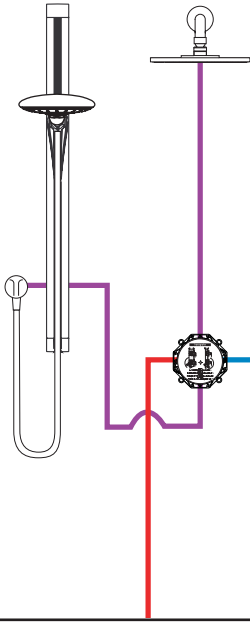

Hansgrohe Thermostat with Shut Off Valve

One-function Shower

Two-function Shower

Three-function Shower

Hansgrohe Thermostat with Shut Off Valve / Diverter

Two-function Shower

Tub/Shower

Do not use a diverter spout.

Hansgrohe Pressure Balance Valve

One-function Shower

Two-function Shower

Tub/Shower

**Axor Thermostatic Mixer
One-function Shower**

Two-function Shower

**Axor Thermostatic Mixer
Two-function Shower**

Tub/Shower

Do not use
a diverter
spout.

**Axor Thermostatic Mixer
 Tub/Shower**

 Do not use
 a diverter
 spout.

Three-function Shower

**Axor Thermostatic Mixer
 Three-function Shower**

Shower with Rainfall