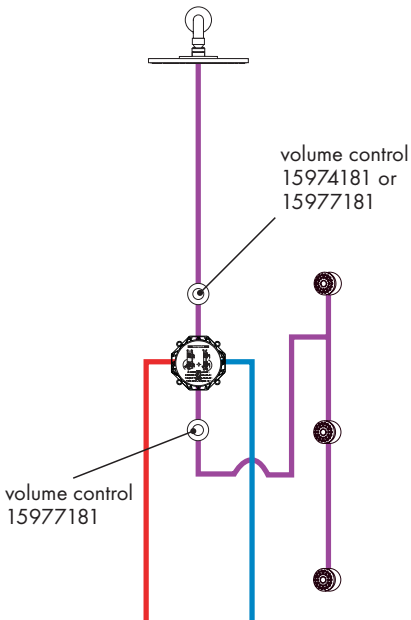

Hansgrohe Thermostat with Shut Off Valve

One-function Shower

Two-function Shower

Three-function Shower

Hansgrohe Thermostat with Shut Off Valve / Diverter

Two-function Shower

Tub/Shower

Do not use a diverter spout.

Hansgrohe Pressure Balance Valve

One-function Shower

Two-function Shower

Tub/Shower

**Axor Thermostatic Mixer
One-function Shower**

Two-function Shower

**Axor Thermostatic Mixer
Two-function Shower**

Tub/Shower

Do not use
a diverter
spout.

**Axor Thermostatic Mixer
 Tub/Shower**

 Do not use
 a diverter
 spout.

Three-function Shower

**Axor Thermostatic Mixer
 Three-function Shower**

Shower with Rainfall