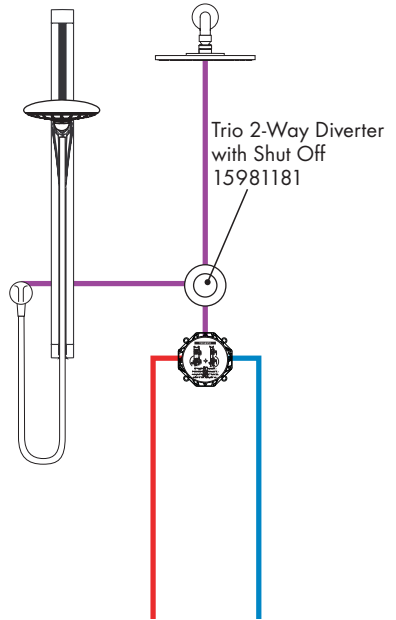

Hansgrohe Thermostat with Shut Off Valve

One-function Shower

Two-function Shower

Three-function Shower

Hansgrohe Thermostat with Shut Off Valve / Diverter

Two-function Shower

Tub/Shower

Do not use a diverter spout.

Hansgrohe Pressure Balance Valve

One-function Shower

Two-function Shower

Tub/Shower

**Axor Thermostatic Mixer
One-function Shower**

Two-function Shower

**Axor Thermostatic Mixer
Two-function Shower**

Tub/Shower

Do not use
a diverter
spout.

**Axor Thermostatic Mixer
 Tub/Shower**

 Do not use
 a diverter
 spout.

Three-function Shower

**Axor Thermostatic Mixer
 Three-function Shower**

Shower with Rainfall