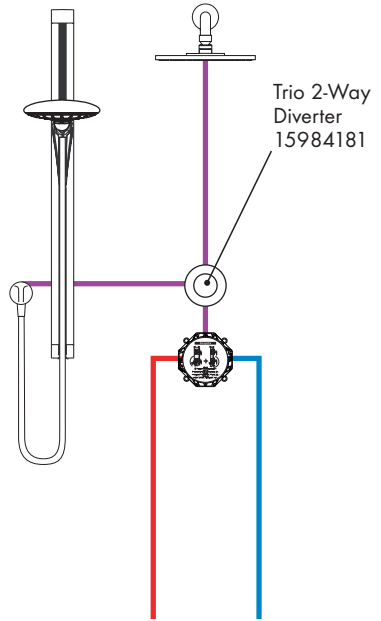

Hansgrohe Thermostat with Shut Off Valve

One-function Shower

Two-function Shower

Three-function Shower

Hansgrohe Thermostat with Shut Off Valve / Diverter

Two-function Shower

Tub/Shower

Do not use a diverter spout.

Hansgrohe Pressure Balance Valve

One-function Shower

Two-function Shower

Tub/Shower

**Axor Thermostatic Mixer
One-function Shower**

Two-function Shower

**Axor Thermostatic Mixer
Two-function Shower**

Tub/Shower

Do not use
a diverter
spout.

**Axor Thermostatic Mixer
 Tub/Shower**

 Do not use
 a diverter
 spout.

Three-function Shower

**Axor Thermostatic Mixer
 Three-function Shower**

Shower with Rainfall