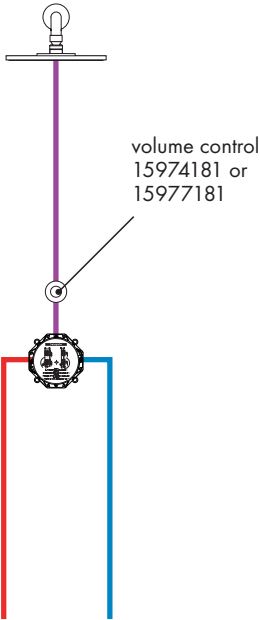

Hansgrohe Thermostat with Shut Off Valve

One-function Shower

Two-function Shower

Three-function Shower

Hansgrohe Thermostat with Shut Off Valve / Diverter

Two-function Shower

Tub/Shower

Do not use a diverter spout.

Hansgrohe Pressure Balance Valve

One-function Shower

Two-function Shower

Tub/Shower

**Axor Thermostatic Mixer
One-function Shower**

Two-function Shower

**Axor Thermostatic Mixer
Two-function Shower**

Tub/Shower

Do not use
a diverter
spout.

**Axor Thermostatic Mixer
 Tub/Shower**

 Do not use
 a diverter
 spout.

Three-function Shower

**Axor Thermostatic Mixer
 Three-function Shower**

Shower with Rainfall