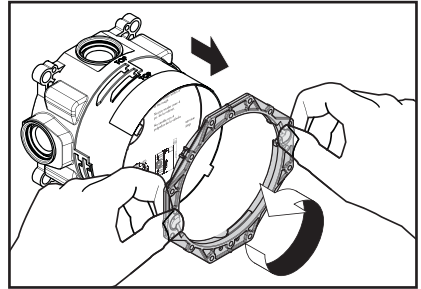

Hansgrohe Thermostat with Shut Off Valve

One-function Shower

Two-function Shower

Three-function Shower

Hansgrohe Thermostat with Shut Off Valve / Diverter

Two-function Shower

Tub/Shower

Do not use a diverter spout.

Do not use
a diverter
spout.

**Axor Thermostatic Mixer
 Tub/Shower**

 Do not use
 a diverter
 spout.

Three-function Shower

**Axor Thermostatic Mixer
 Three-function Shower**

Shower with Rainfall