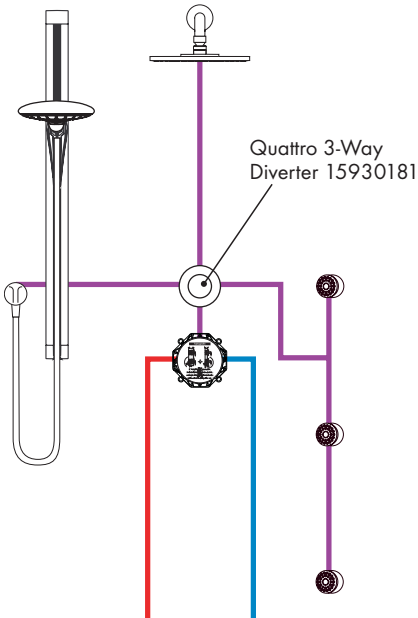

Hansgrohe Thermostat with Shut Off Valve

One-function Shower

Two-function Shower

Three-function Shower

Hansgrohe Thermostat with Shut Off Valve / Diverter

Two-function Shower

Tub/Shower

Do not use a diverter spout.

Hansgrohe Pressure Balance Valve

One-function Shower

Two-function Shower

Tub/Shower

**Axor Thermostatic Mixer
One-function Shower**

Two-function Shower

**Axor Thermostatic Mixer
Two-function Shower**

Tub/Shower

Do not use
a diverter
spout.

**Axor Thermostatic Mixer
 Tub/Shower**

 Do not use
 a diverter
 spout.

Three-function Shower

**Axor Thermostatic Mixer
 Three-function Shower**

Shower with Rainfall