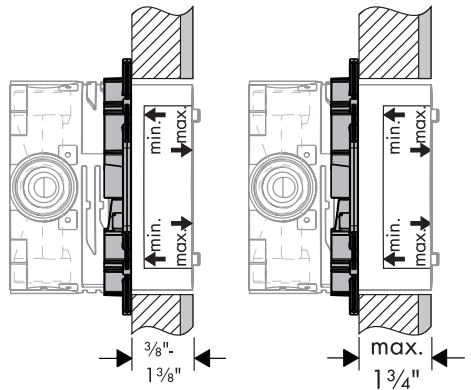

Hansgrohe Thermostat with Shut Off Valve

One-function Shower

Two-function Shower

Three-function Shower

Hansgrohe Thermostat with Shut Off Valve / Diverter

Two-function Shower

Tub/Shower

Do not use a diverter spout.

Hansgrohe Pressure Balance Valve

One-function Shower

Two-function Shower

Tub/Shower

**Axor Thermostatic Mixer
One-function Shower**

Two-function Shower

**Axor Thermostatic Mixer
Two-function Shower**

Tub/Shower

Do not use
a diverter
spout.

**Axor Thermostatic Mixer
 Tub/Shower**

 Do not use
 a diverter
 spout.

Three-function Shower

**Axor Thermostatic Mixer
 Three-function Shower**

Shower with Rainfall