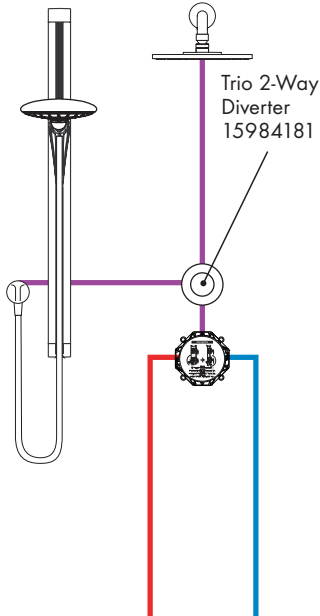

Hansgrohe Thermostat with Shut Off Valve

One-function Shower

Two-function Shower

Three-function Shower

Hansgrohe Thermostat with Shut Off Valve / Diverter

Two-function Shower

Tub/Shower

Do not use a diverter spout.

Hansgrohe Pressure Balance Valve

One-function Shower

Two-function Shower

Tub/Shower

**Axor Thermostatic Mixer
One-function Shower**

Two-function Shower

**Axor Thermostatic Mixer
Two-function Shower**

Tub/Shower

Do not use
a diverter
spout.

**Axor Thermostatic Mixer
 Tub/Shower**

 Do not use
 a diverter
 spout.

Three-function Shower

**Axor Thermostatic Mixer
 Three-function Shower**

Shower with Rainfall