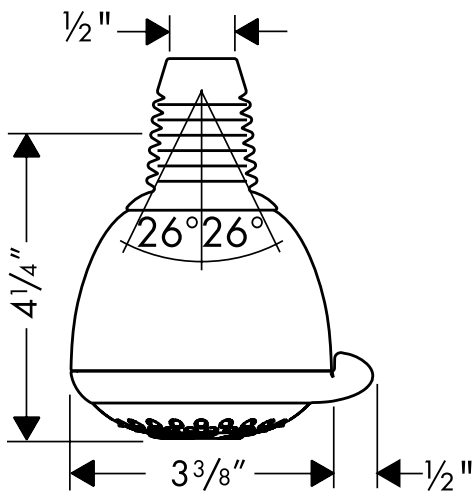

**ECO
RIGHT**

**QUICK
CLEAN**

Product Features

- Full, Pulsating Massage, and Intense Turbo spray modes
- 40 no-clog spray channels
- QuickClean cleaning system
- 2.0 gpm

Available Finishes

Chrome

04335000

Brushed Nickel

04335820

The measurements shown are for reference only.

Products and specifications shown are subject to change without notice.

Specification sheet revised 6/2010