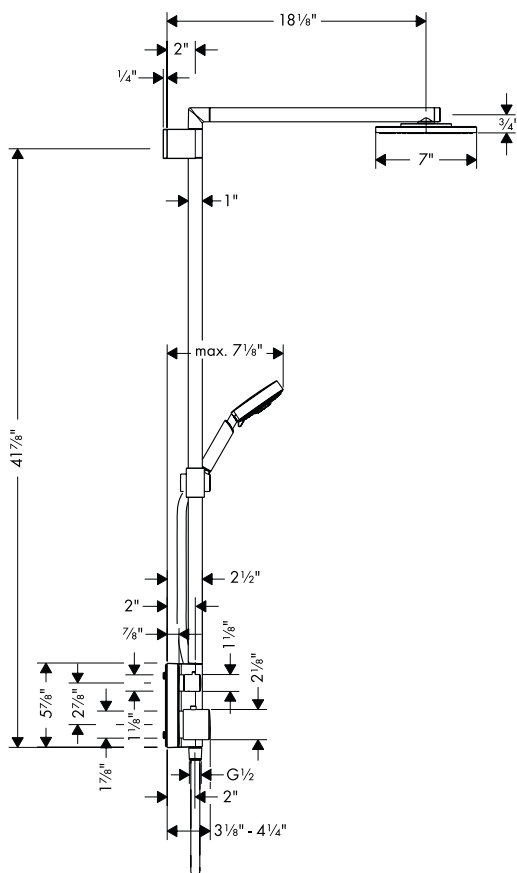

**AIR  
POWER**

**QUICK  
CLEAN**

The measurements shown are for reference only.

Products and specifications shown are subject to change without notice.

Specification sheet revised 4/2010

## Product Features

- 7" plate showerhead, 2.5 gpm
- Raindance S 100 AIR 3-jet handshower, 2.5 gpm, 3 spray modes
- Both the showerhead and handshower use the QuickClean self-cleaning system.
- 63" Techniflex handshower hose
- Handshower holder moves up and down pipe, angle adjustable
- Thermostatic mixing valve
- High temperature limit stop may be reset to comply with local plumbing codes
- Volume control/diverter allows bather to use one function at a time or both simultaneously.