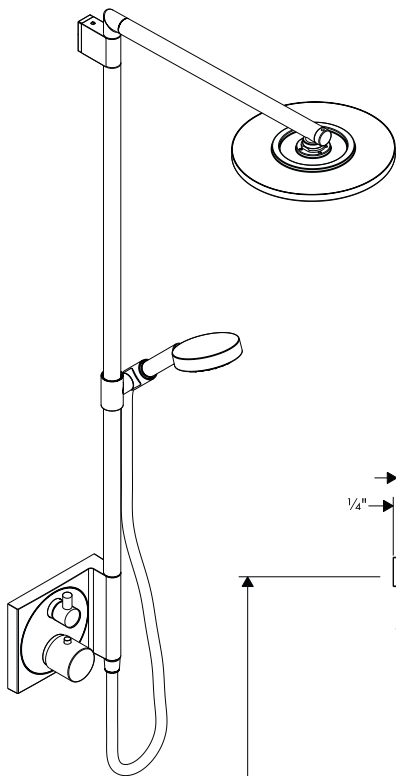

**AIR  
POWER**

**QUICK  
CLEAN**

The measurements shown are for reference only.

Products and specifications shown are subject to change without notice.

Specification sheet revised 4/2010

## Product Features

- 7" plate showerhead, 2.5 gpm
- Raindance S 100 AIR 3-jet handshower, 2.5 gpm, 3 spray modes
- Both the showerhead and handshower use the QuickClean self-cleaning system.
- 63" Techniflex handshower hose
- Handshower holder moves up and down pipe, angle adjustable
- Thermostatic mixing valve
- High temperature limit stop may be reset to comply with local plumbing codes
- Volume control/diverter allows bather to use one function at a time or both simultaneously.