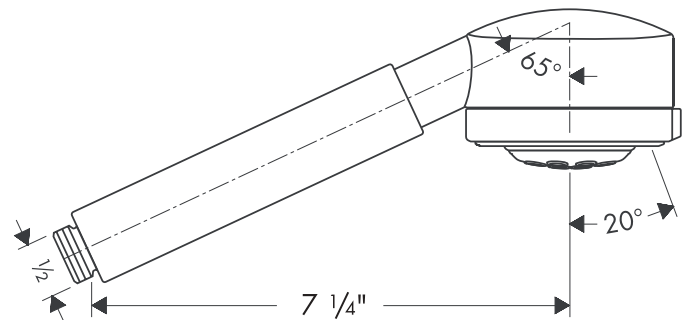

Axor Handshower

38850XX1

Available in Chrome (00), Platinum (42), or Satinox (81)

Product Specification

3 spray modes: full shower, 50% water saving, soft aerated
Quick-Clean™ self cleaning system
Flow rate 2.5 gpm
Coordinates with Citterio and Uno trim