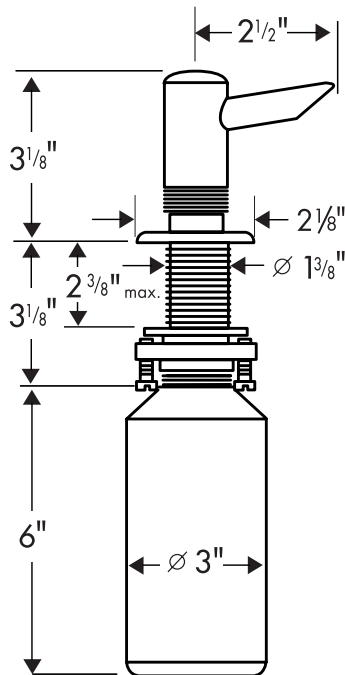

Product Features

- Deck mounted
- Fits most basin holes
- 12 oz. capacity

Available Finishes

Chrome

06328000

Steel Optik

06328860

The measurements shown are for reference only.