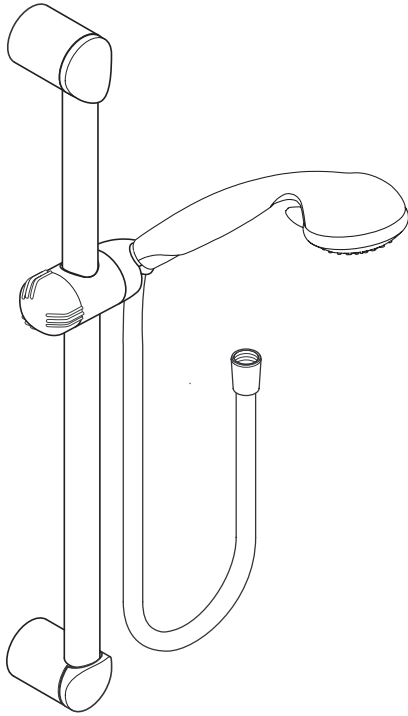

Croma 2-Jet Wallbar Set 06496XX0

Available in Chrome (00), Brushed Nickel (82)

Product Specification

- 24" wallbar
- Handshower holder is height and angle adjustable
- Croma 2-jet handshower
 - 2 spray modes: full, massage
 - Flow rate 2.5 gpm
- 63" Techniflex handshower hose