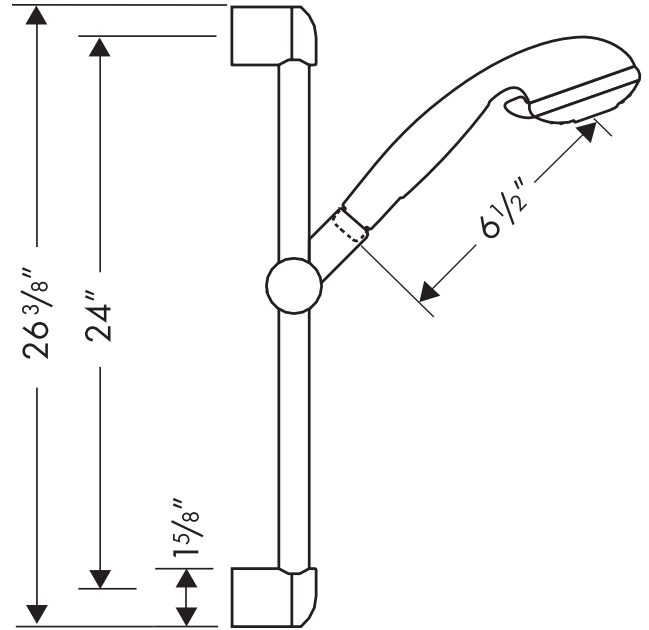

Croma 2-Jet Wallbar Set 06496XX0

Available in Chrome (00), Brushed Nickel (82)

Product Specification

- 24" wallbar
- Handshower holder is height and angle adjustable
- Croma 2-jet handshower
 - 2 spray modes: full, massage
 - Flow rate 2.5 gpm
- 63" Techniflex handshower hose