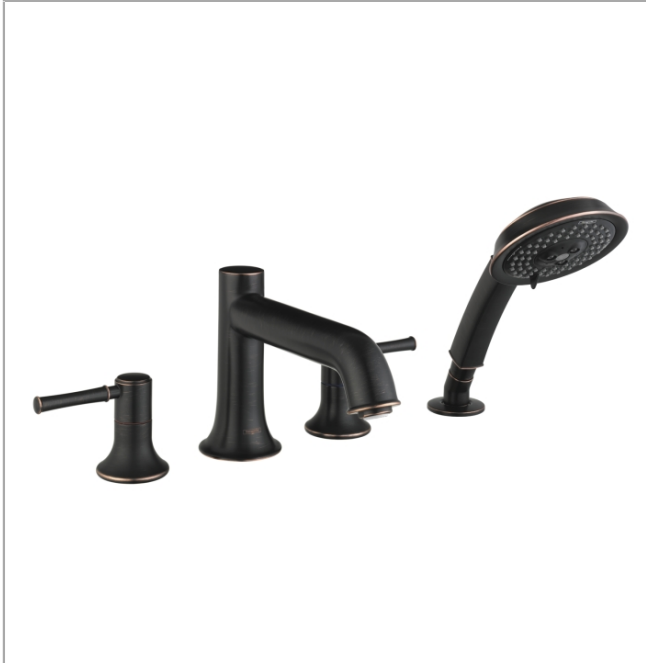

Talis C
Talis C 4-Hole Roman Tub Set Trim
Finishes : **Rubbed Bronze**   Part no. : **14314921**

Description

Features

- Flow: 5.0 GPM
- 90° ceramic valves
- Solid brass
- Integrated double backflow prevention
- Diverter for handshower

Comprised of

- Raindance C 100 AIR 3-Jet Handshower (#28548USA)

Required accessories

- Rough, 4-Hole Roman Tub Set (#06646USA)

Item details

List Price $ 934.00

Technology

Compliance

Product image