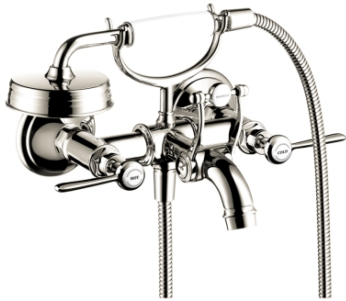

Axor Montreux
Axor Montreux Wall-Mounted Tub Filler with Lever Handles
 Finishes : **Polished Nickel** Part no. : **16551831**

Description

Features

- Flow: 5.3 GPM
- 90° ceramic valves
- Integrated double backflow prevention
- Diverter for handshower

Comprised of

- Axor Montreux 1-Jet Handshower (#16320USA)
- Metal Showerhose, 50" (#28112XXX)

Item details

List Price \$ 1,773.00

Technology

Compliance

Product image

Scale drawing