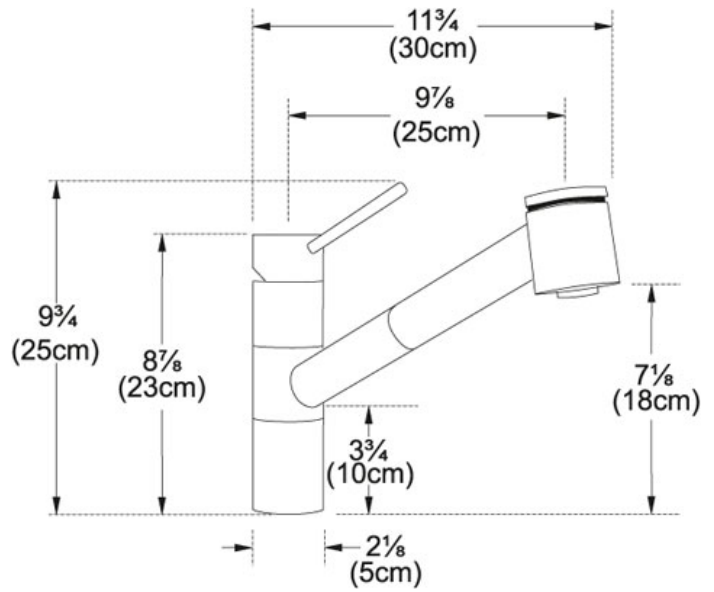

# SPECIFICATION SHEET

PRODUCT FAMILY: **Faucets** FINISH: **Polished Chrome** SERIES: **TWIN** MODEL: **FF-2000**

## Product Information

<b>FUN#</b>	115.0066.589
<b>US Part Number</b>	FF-2000
	Pull Out Spray
<b>Faucet Operation</b>	Top Lever
<b>Countertop hole diameter</b>	1 3/8"
<b>Faucet Hole</b>	1
<b>Type of Material</b>	Plated Brass