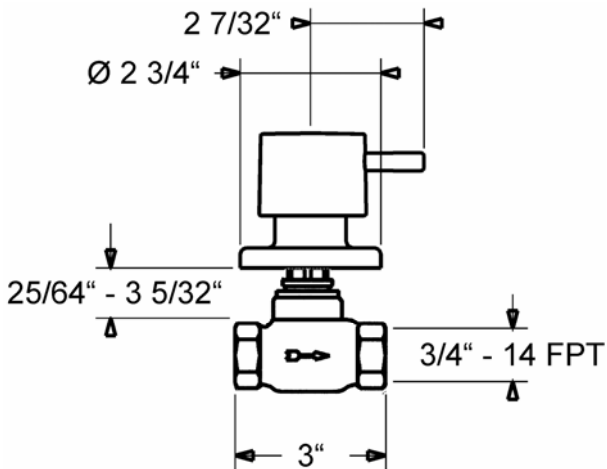

HANSA 3/4" Volume Control Valve 0226 0100 0017

Product Specification

Volume control rough-in with ceramic disc cartridge
3/4" FPT
Installation depth $1 \frac{3}{8}$ "- $2 \frac{3}{4}$ "

Flow Rate:
15gpm@60psi

*Complete unit consists of rough-in and trim kit, to be ordered separately.