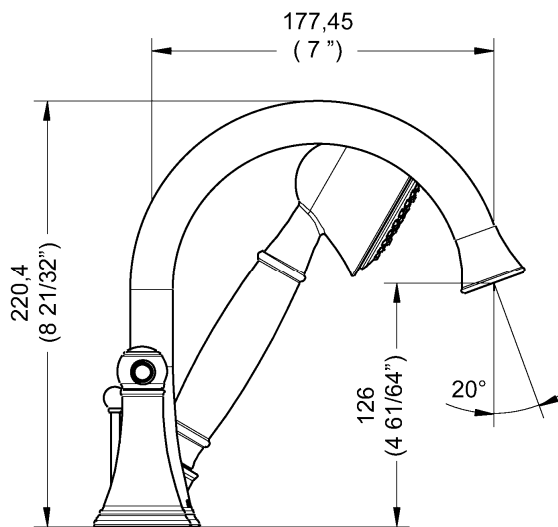

## HANSACLASSIC 4 Hole Roman Tub Trim Kit 5872 2011 XX17

### Product Specification:

Four hole, two handle roman tub trim kit  
Built-in diverter to hand shower  
Flexible supply lines

### Flow Rate:

7 gpm@60psi