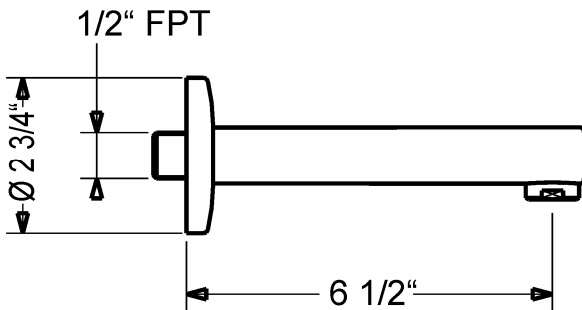

HANSARONDA Style Tub Spout 4582 2102 0017

Product Specification

Wall mount tub spout, 1/2" FPT

Finishes Offered:

Chrome