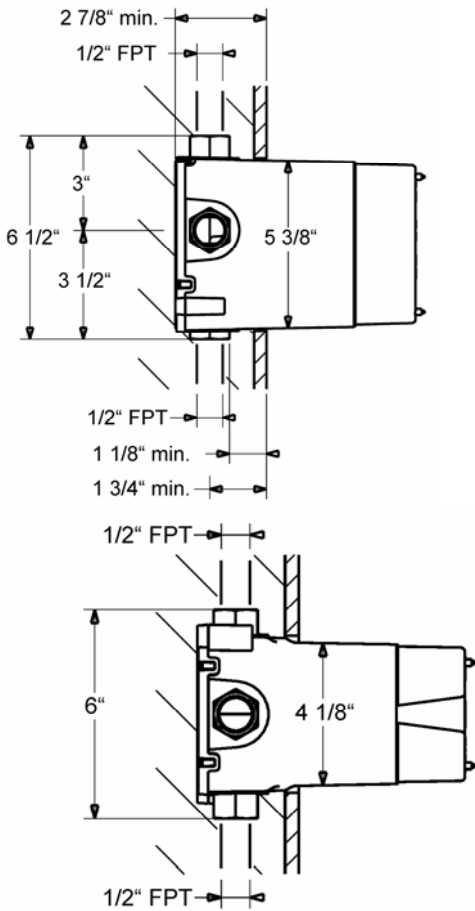

HANSAVARIO 1/2" Thermostatic Valve

0804 0290 0017

Product Specification

Thermostatic rough-in, 1/2"
Thermostatic cartridge without volume control

Flow Rate:

10gpm@60psi and 100°F

*Complete unit consists of rough-in and trim kit, to be ordered separately.