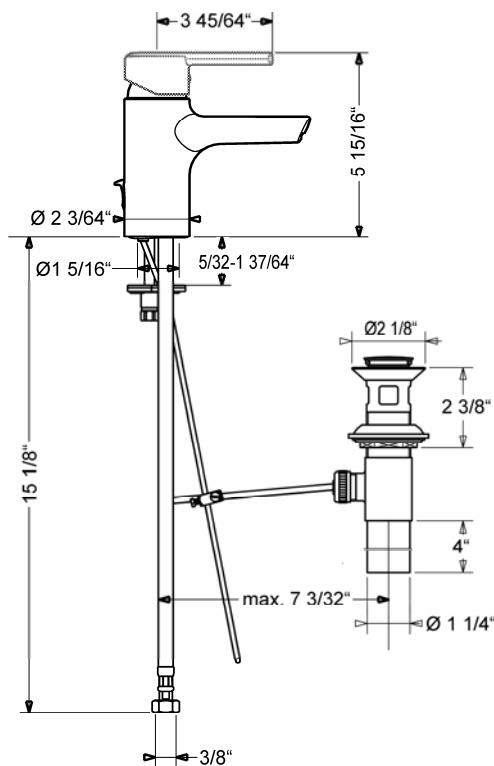

# HANSARONDA Style Basin Mixer 4302 2205 0017

## Product Specification

Single hole single lever basin mixer  
with loop lever  
with HANSAFLOW cascade stream spout  
Pop-up waste  
Flexible supply hoses

**Flow Rate:**  
2.2 gpm@60psi

**Finishes Offered:**  
Chrome