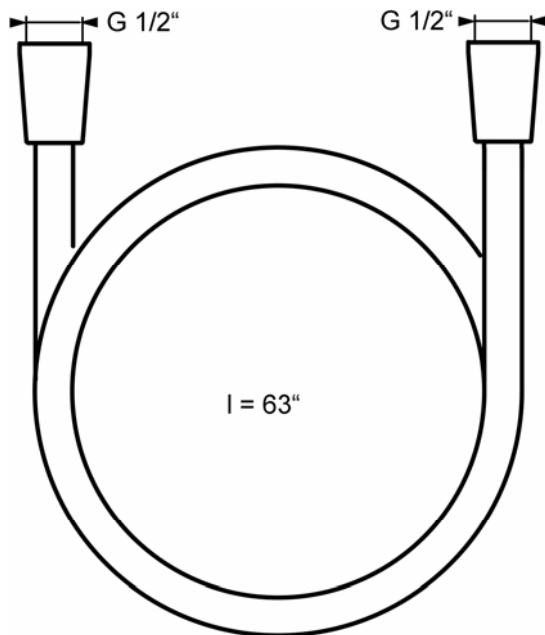

## HANSASILVERJET Shower Hose 5412 0500 0017

### Product Specification

Silverjet shower hose, 63"  
Hose connection with integrated twist guard

**Finishes Offered:**  
Chrome