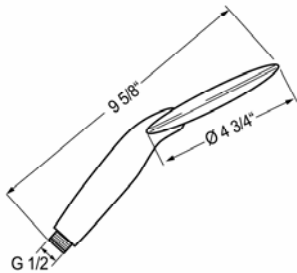

HANSAPUREJET Duo Hand Shower

0432 0200 0017

Product Specification

Hand shower (2 function)
Scroll adjustment
Limescale protection technology

Flow Rate:
2.5gpm@80psi

Finishes Offered:
Chrome