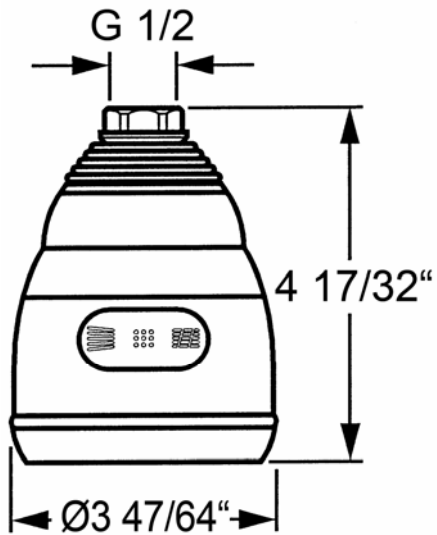

# HANSATRIJET-S Shower Head

0427 0100 0017

## Product Specification

Shower head (3 function)  
without shower arm  
HANSAJETCLEAN technology

**Flow Rate:**  
2.5gpm@80psi

**Finishes Offered:**  
Chrome