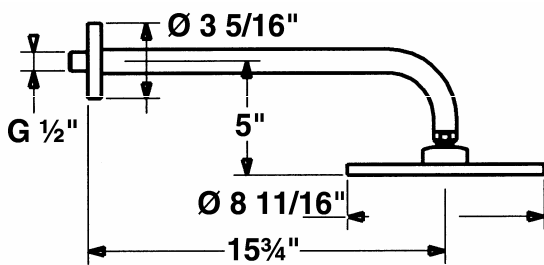

## HANSARAIN Shower Head 0418 0100 0017

### Product Specification

Overhead shower,  $\frac{1}{2}''$   
with wall mount shower arm  
HANSAJETCLEAN technology  
Shower head, solid brass

**Flow Rate:**  
2.5 gpm @ 80psi

**Finishes Offered:**  
Chrome