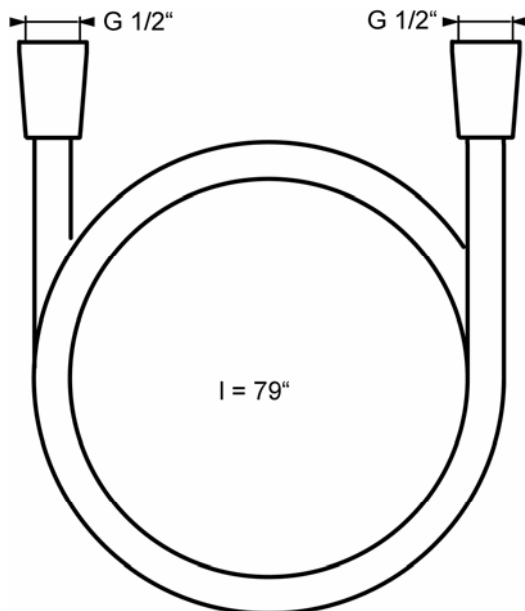

HANSASILVERJET Shower Hose 5412 0200 0017

Product Specification

Silverjet shower hose, 78 $\frac{3}{4}''$
Hose connection with integrated twist guard

Finishes Offered:

Chrome