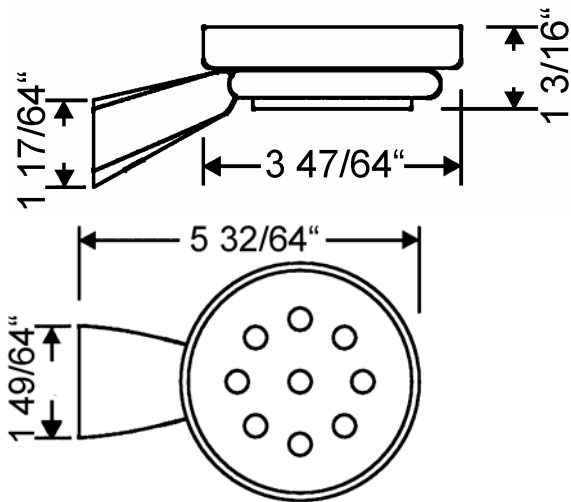

HANSA Soap Dish Holder 5427 0900 0017

Product Specification

Soap dish holder
with clear glass dish

Finishes Offered:

Chrome