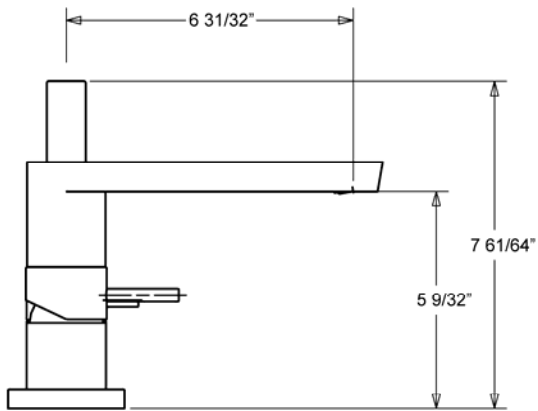

HANSASTELA Roman Tub Trim Kit 5730 2011 0017

Product Specification

4-hole roman tub trim kit

Flow Rate:

7gpm@60psi on tub spout
2.5gpm@60psi on hand shower

Finishes Offered:

Chrome

*Rough-in 5304 0200 sold separately